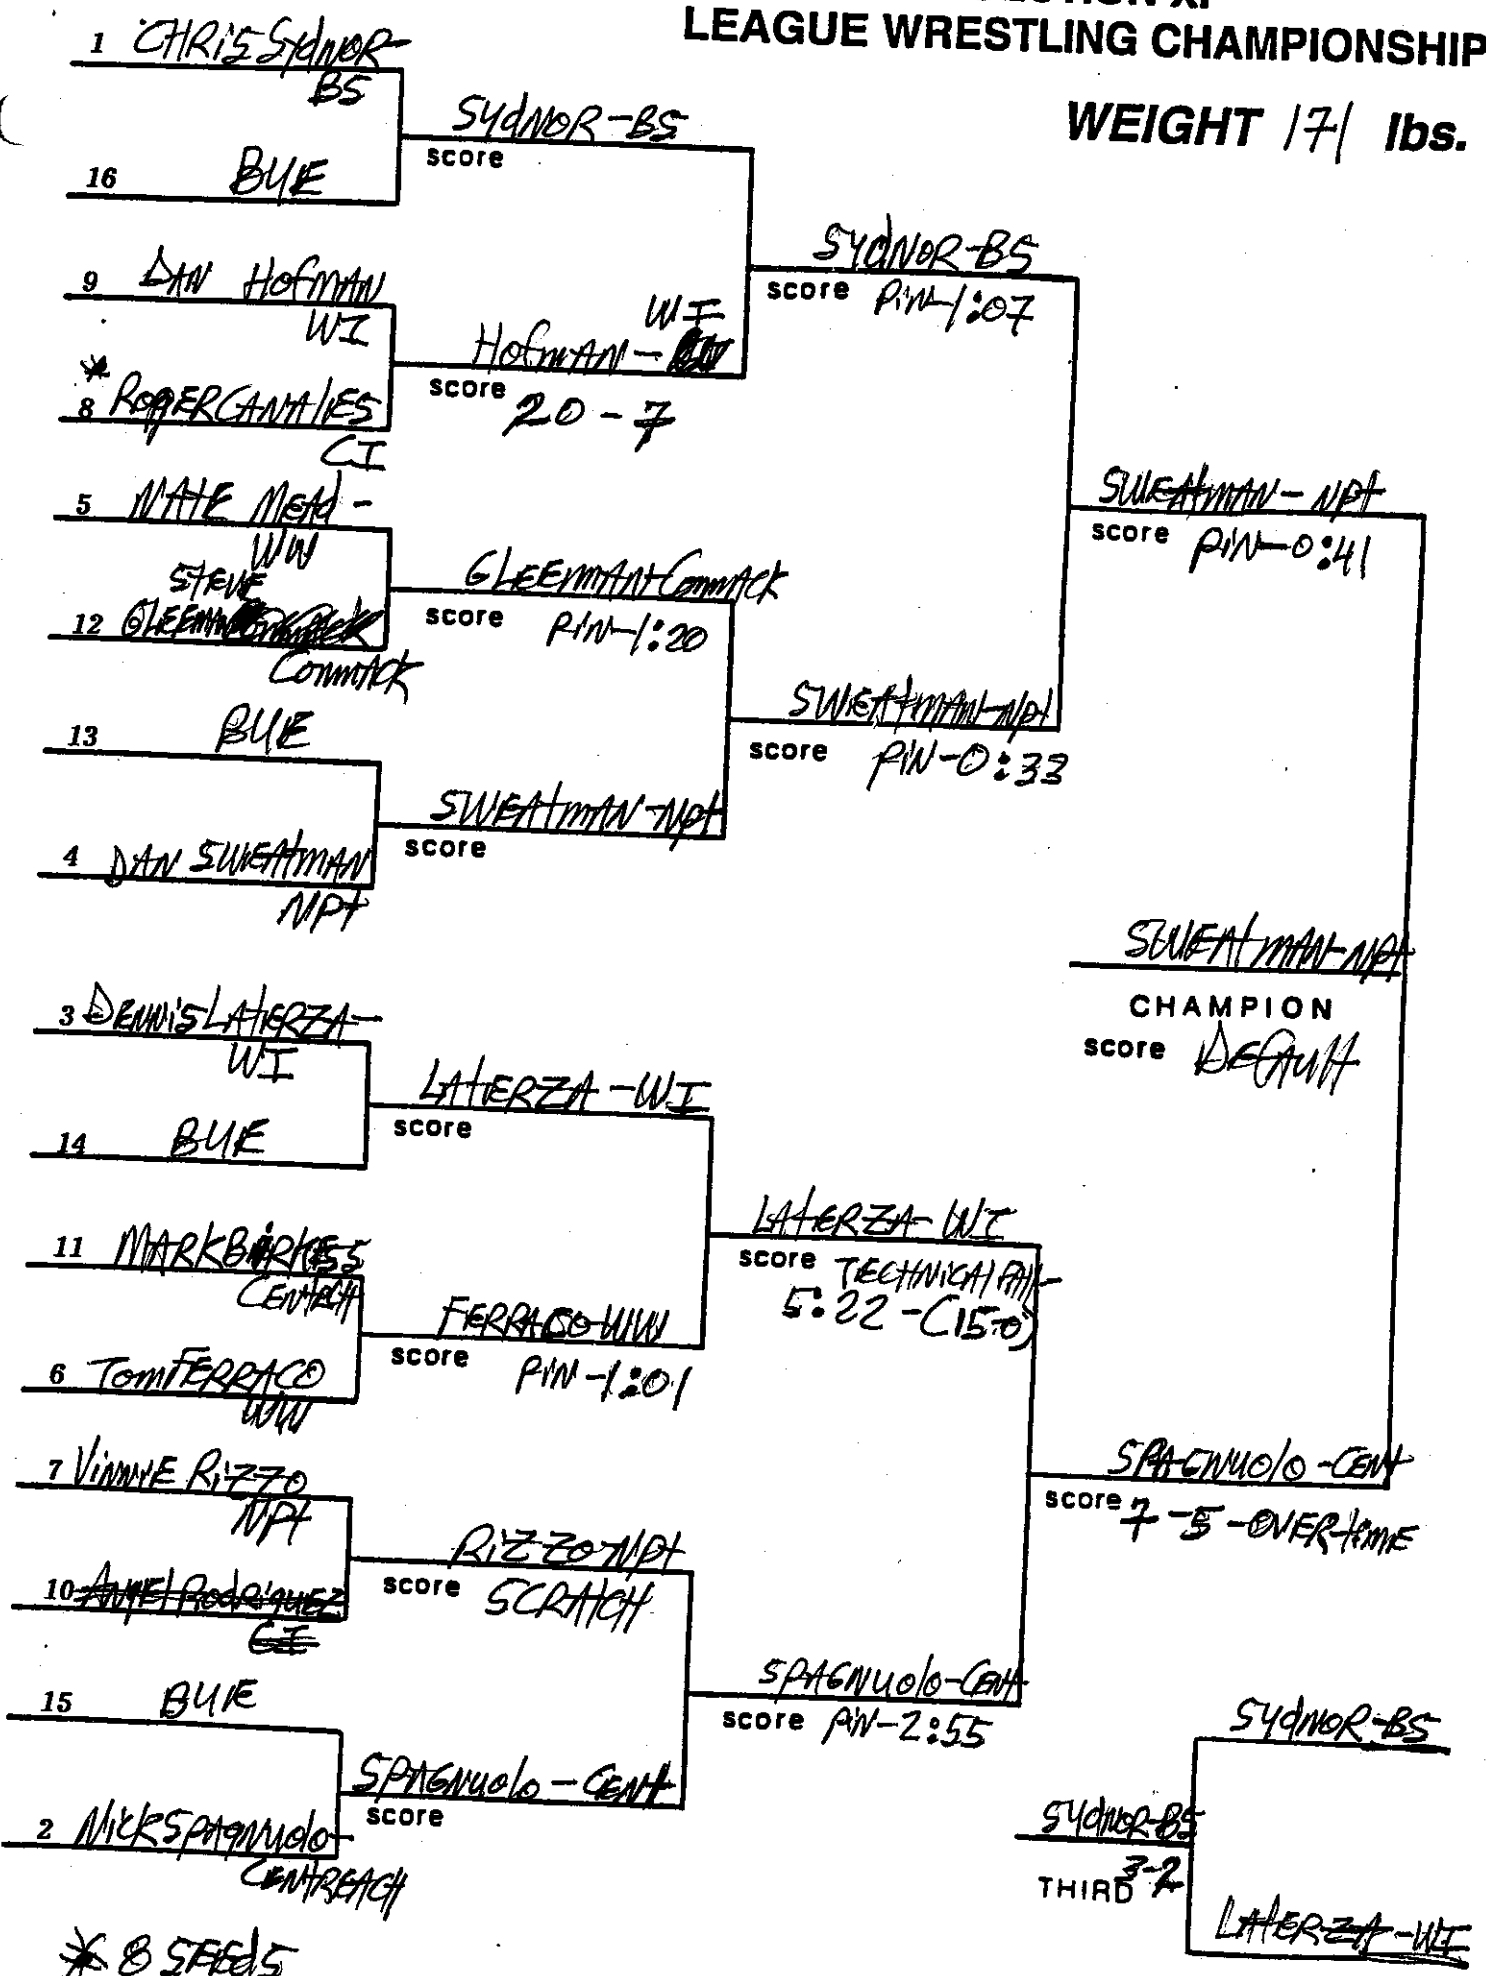

SECTION XI LEAGUE WRESTLING CHAMPIONSHIP

WEIGHT 171 lbs.

* 8 SEEDS