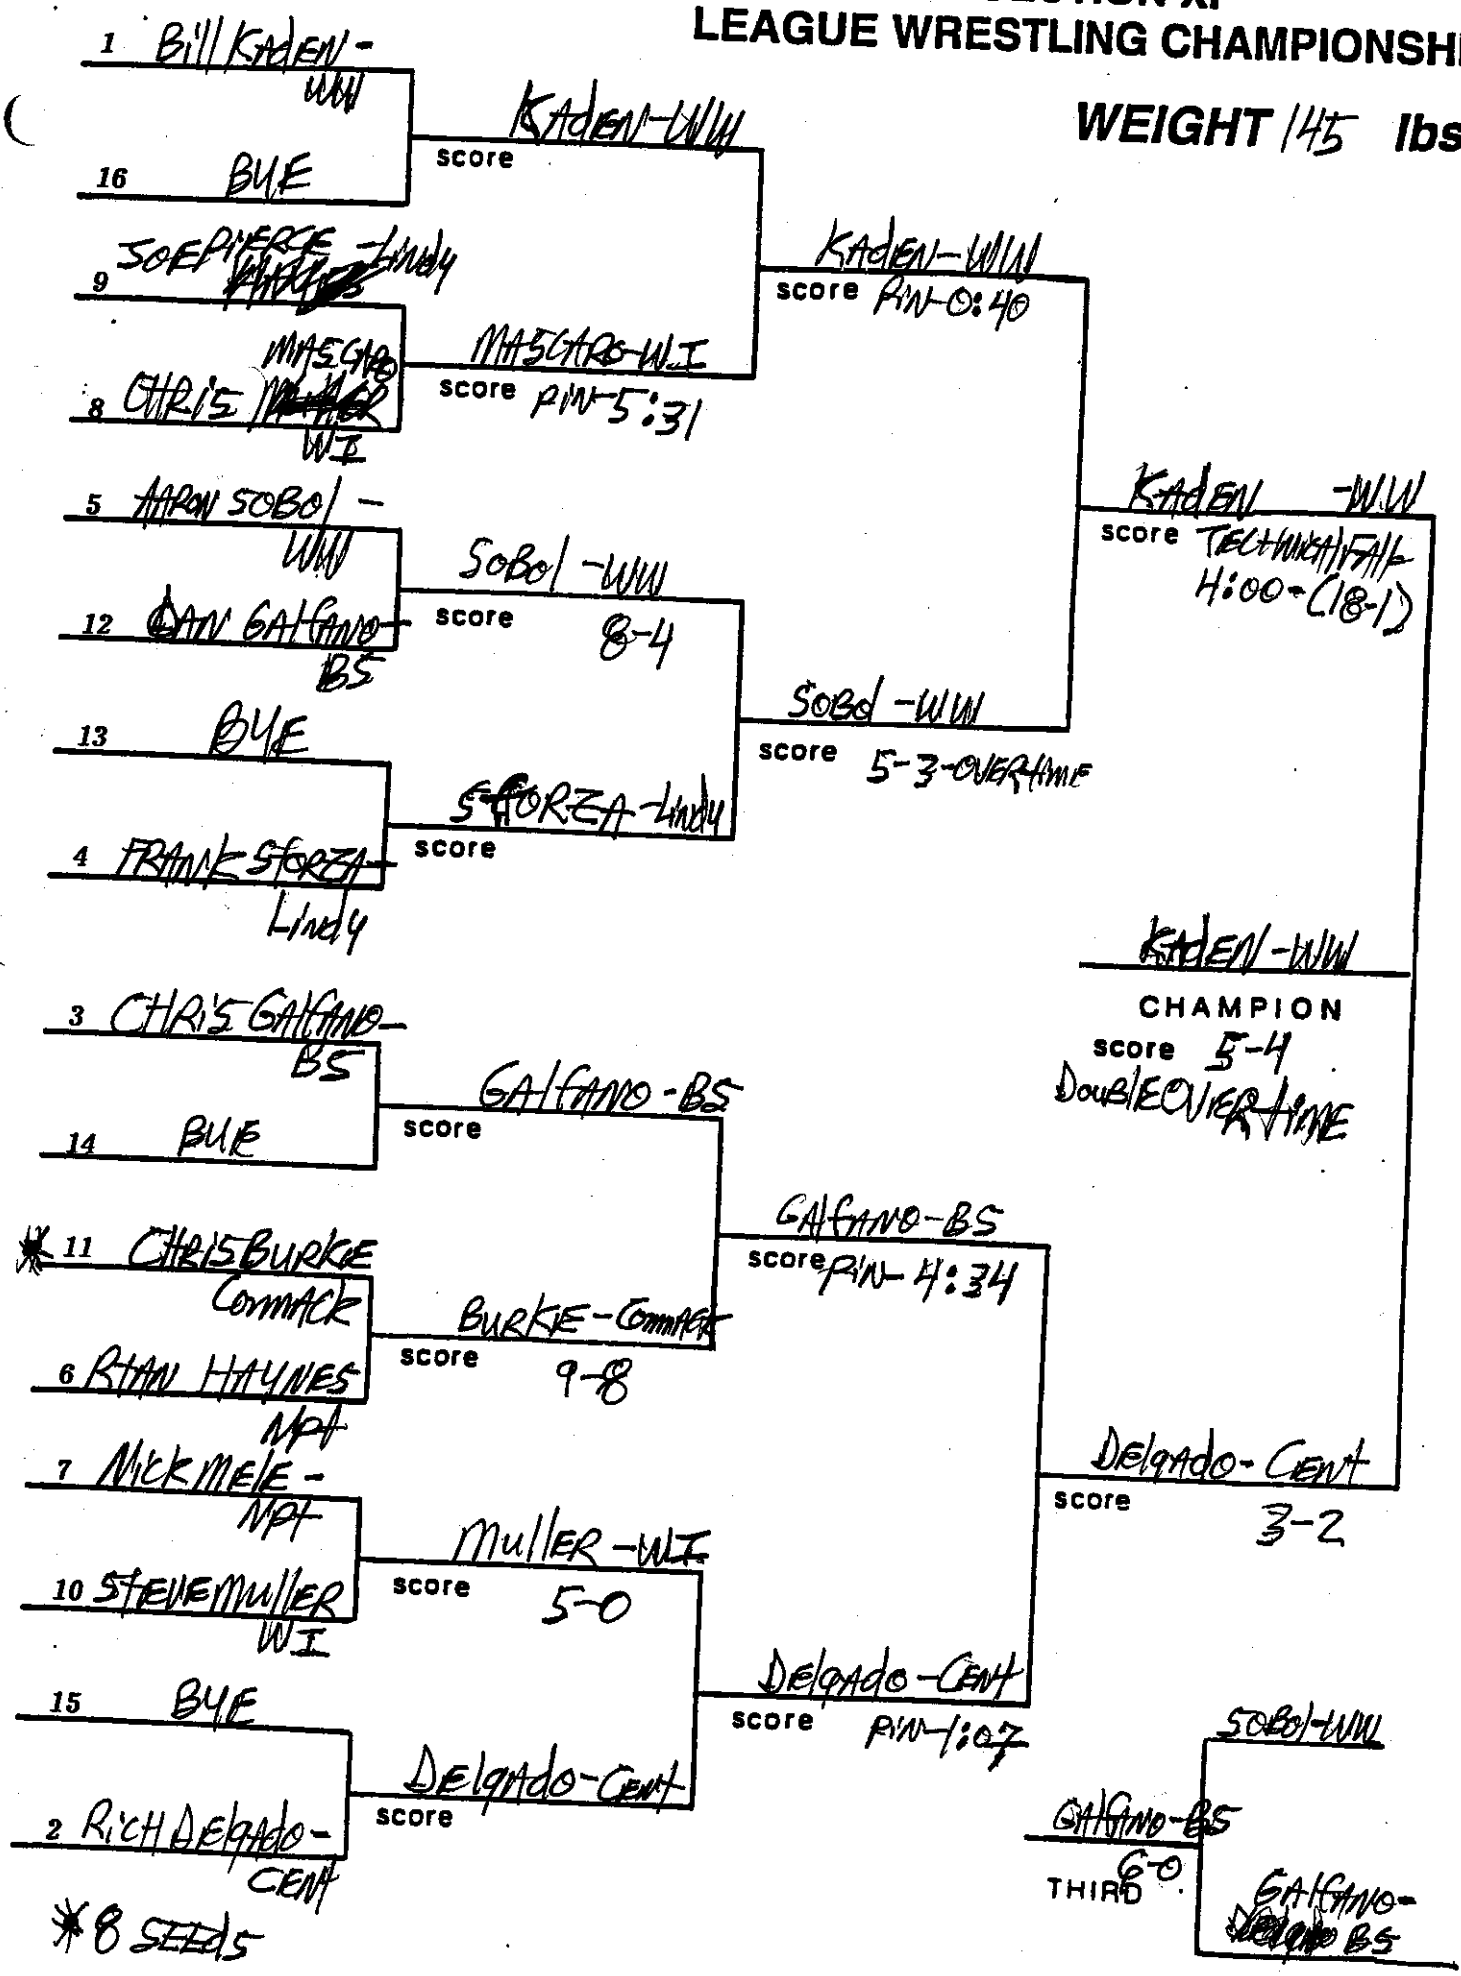

# SECTION XI LEAGUE WRESTLING CHAMPIONSHIP

**WEIGHT 152 lbs.**