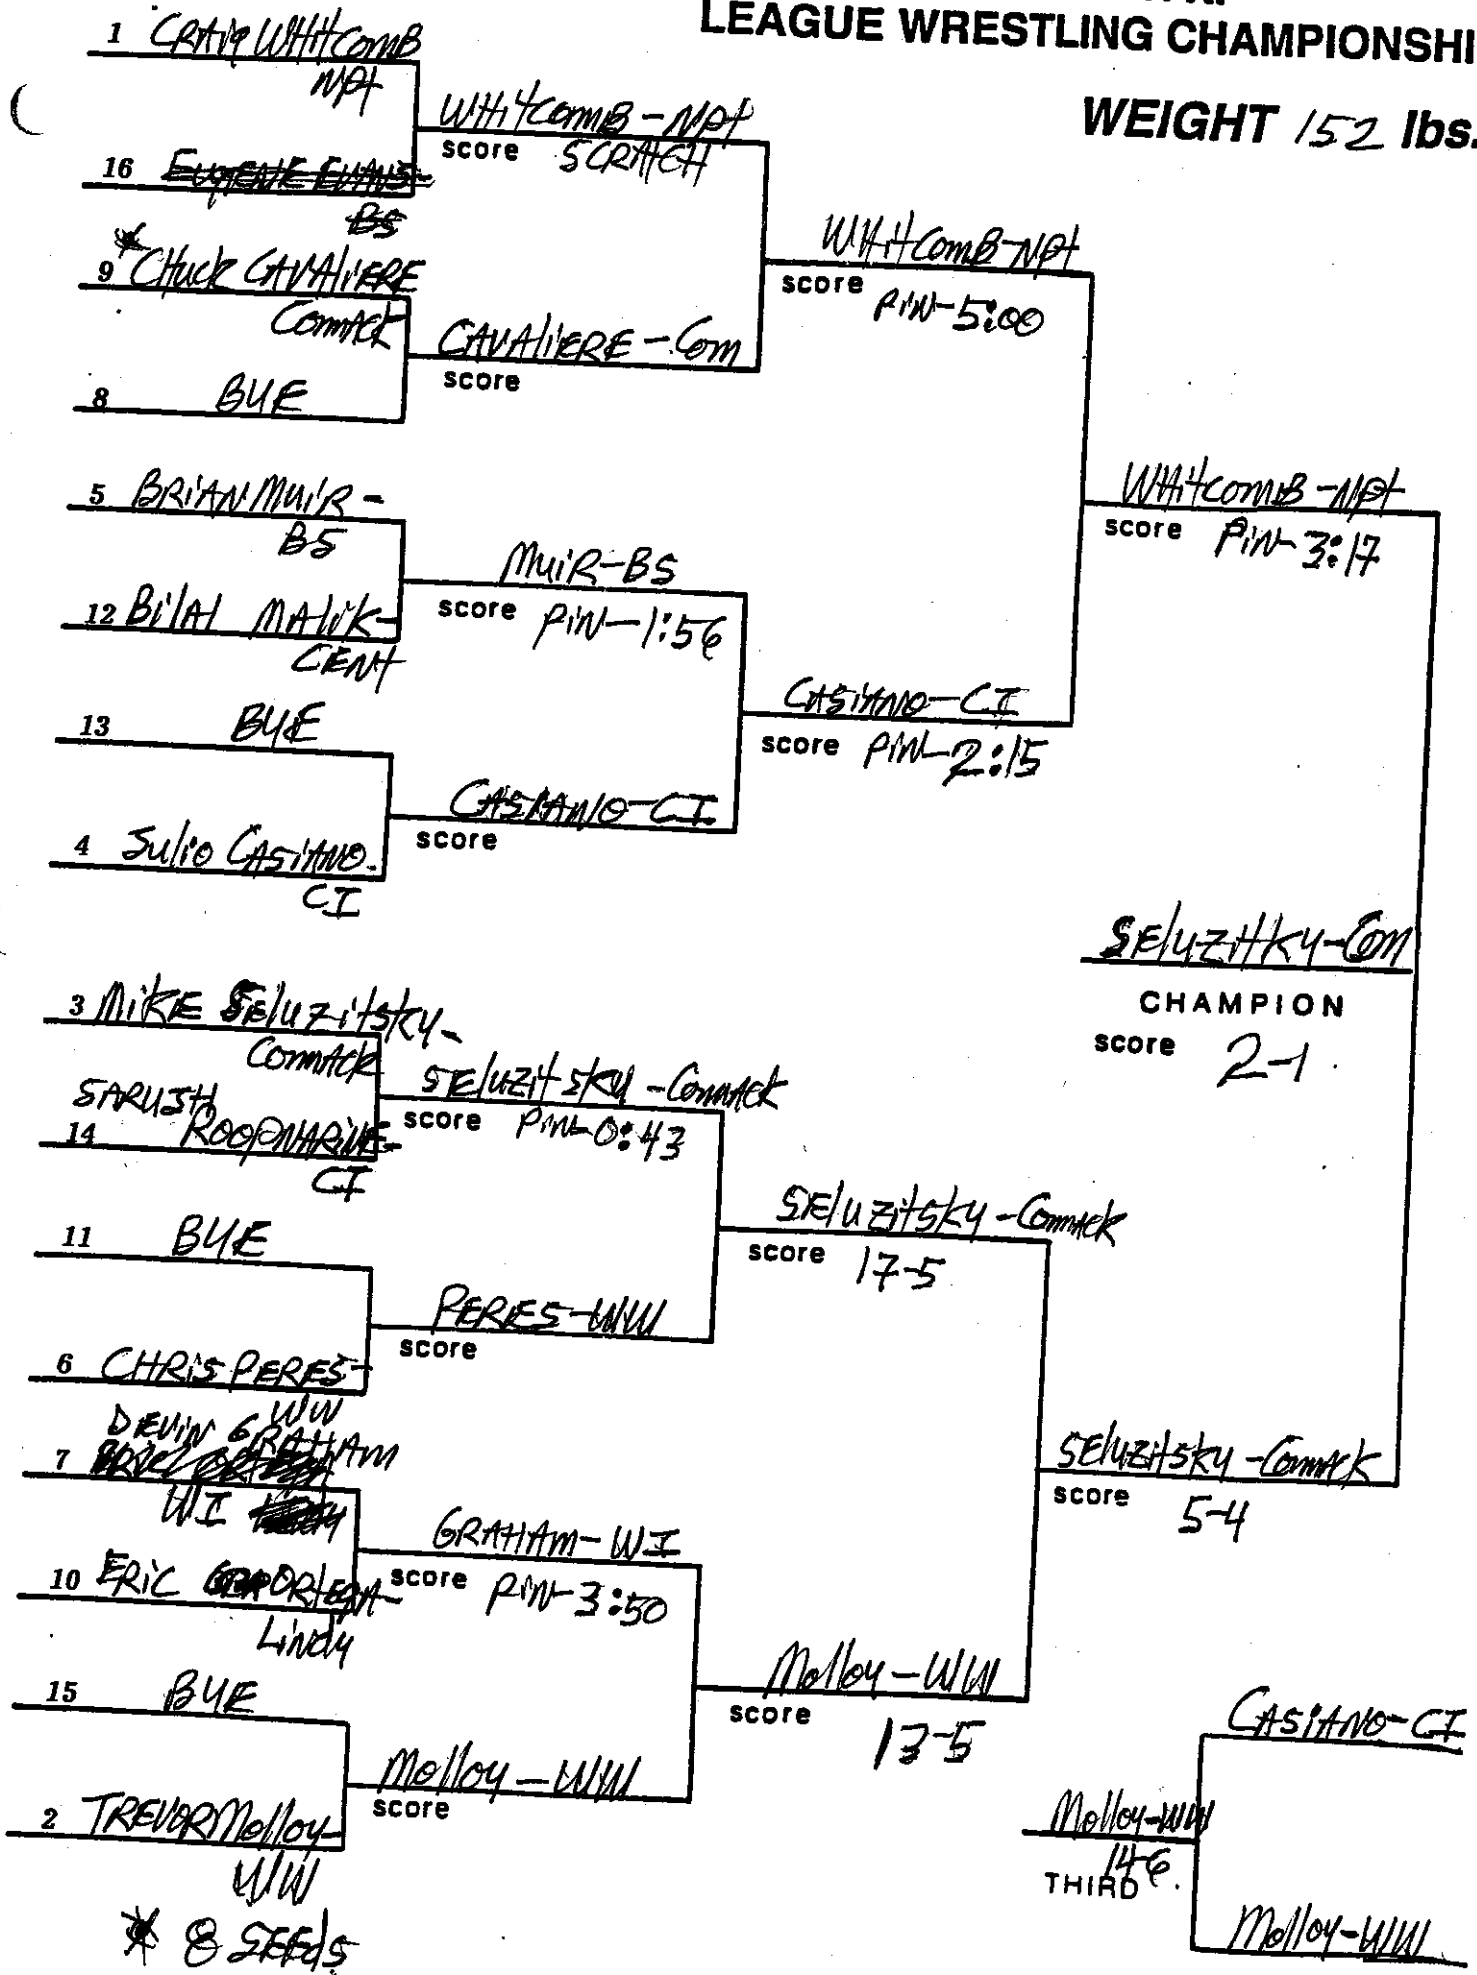

# SECTION XI LEAGUE WRESTLING CHAMPIONSHIP

**WEIGHT 152 lbs.**