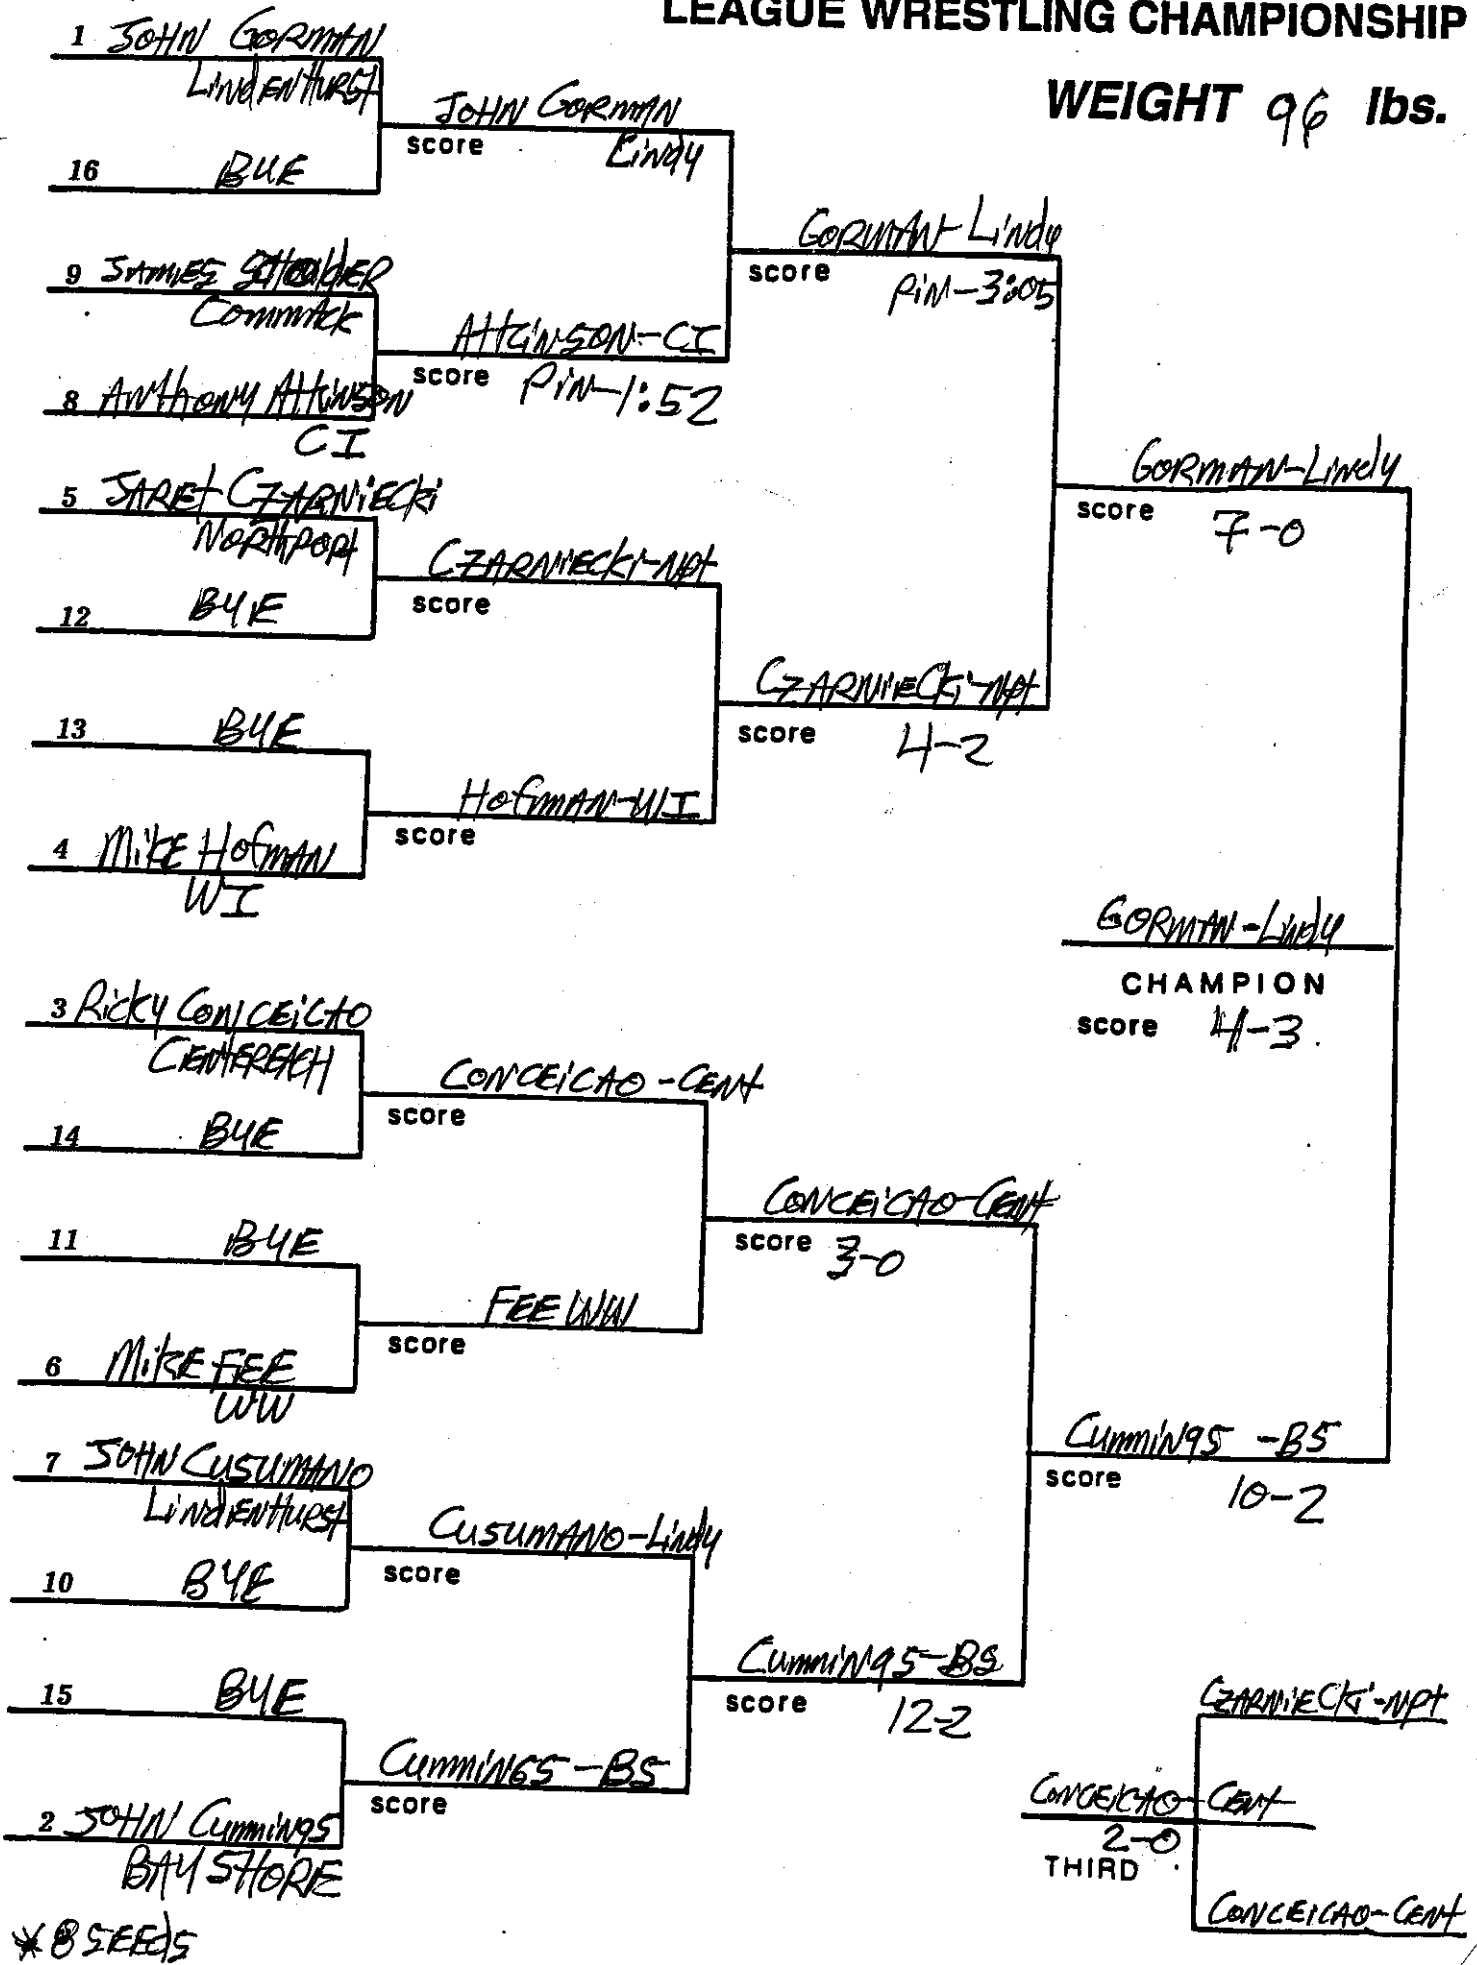

# SECTION XI LEAGUE WRESTLING CHAMPIONSHIP

**WEIGHT 96 lbs.**

# SECTION XI LEAGUE WRESTLING CHAMPIONSHIP

**WEIGHT 103 lbs.**

SECTION XI  
LEAGUE WRESTLING CHAMPIONSHIP

WEIGHT 112 lbs.

\* 7 SEEDS

SECTION XI  
LEAGUE WRESTLING CHAMPIONSHIP

WEIGHT 119 lbs.