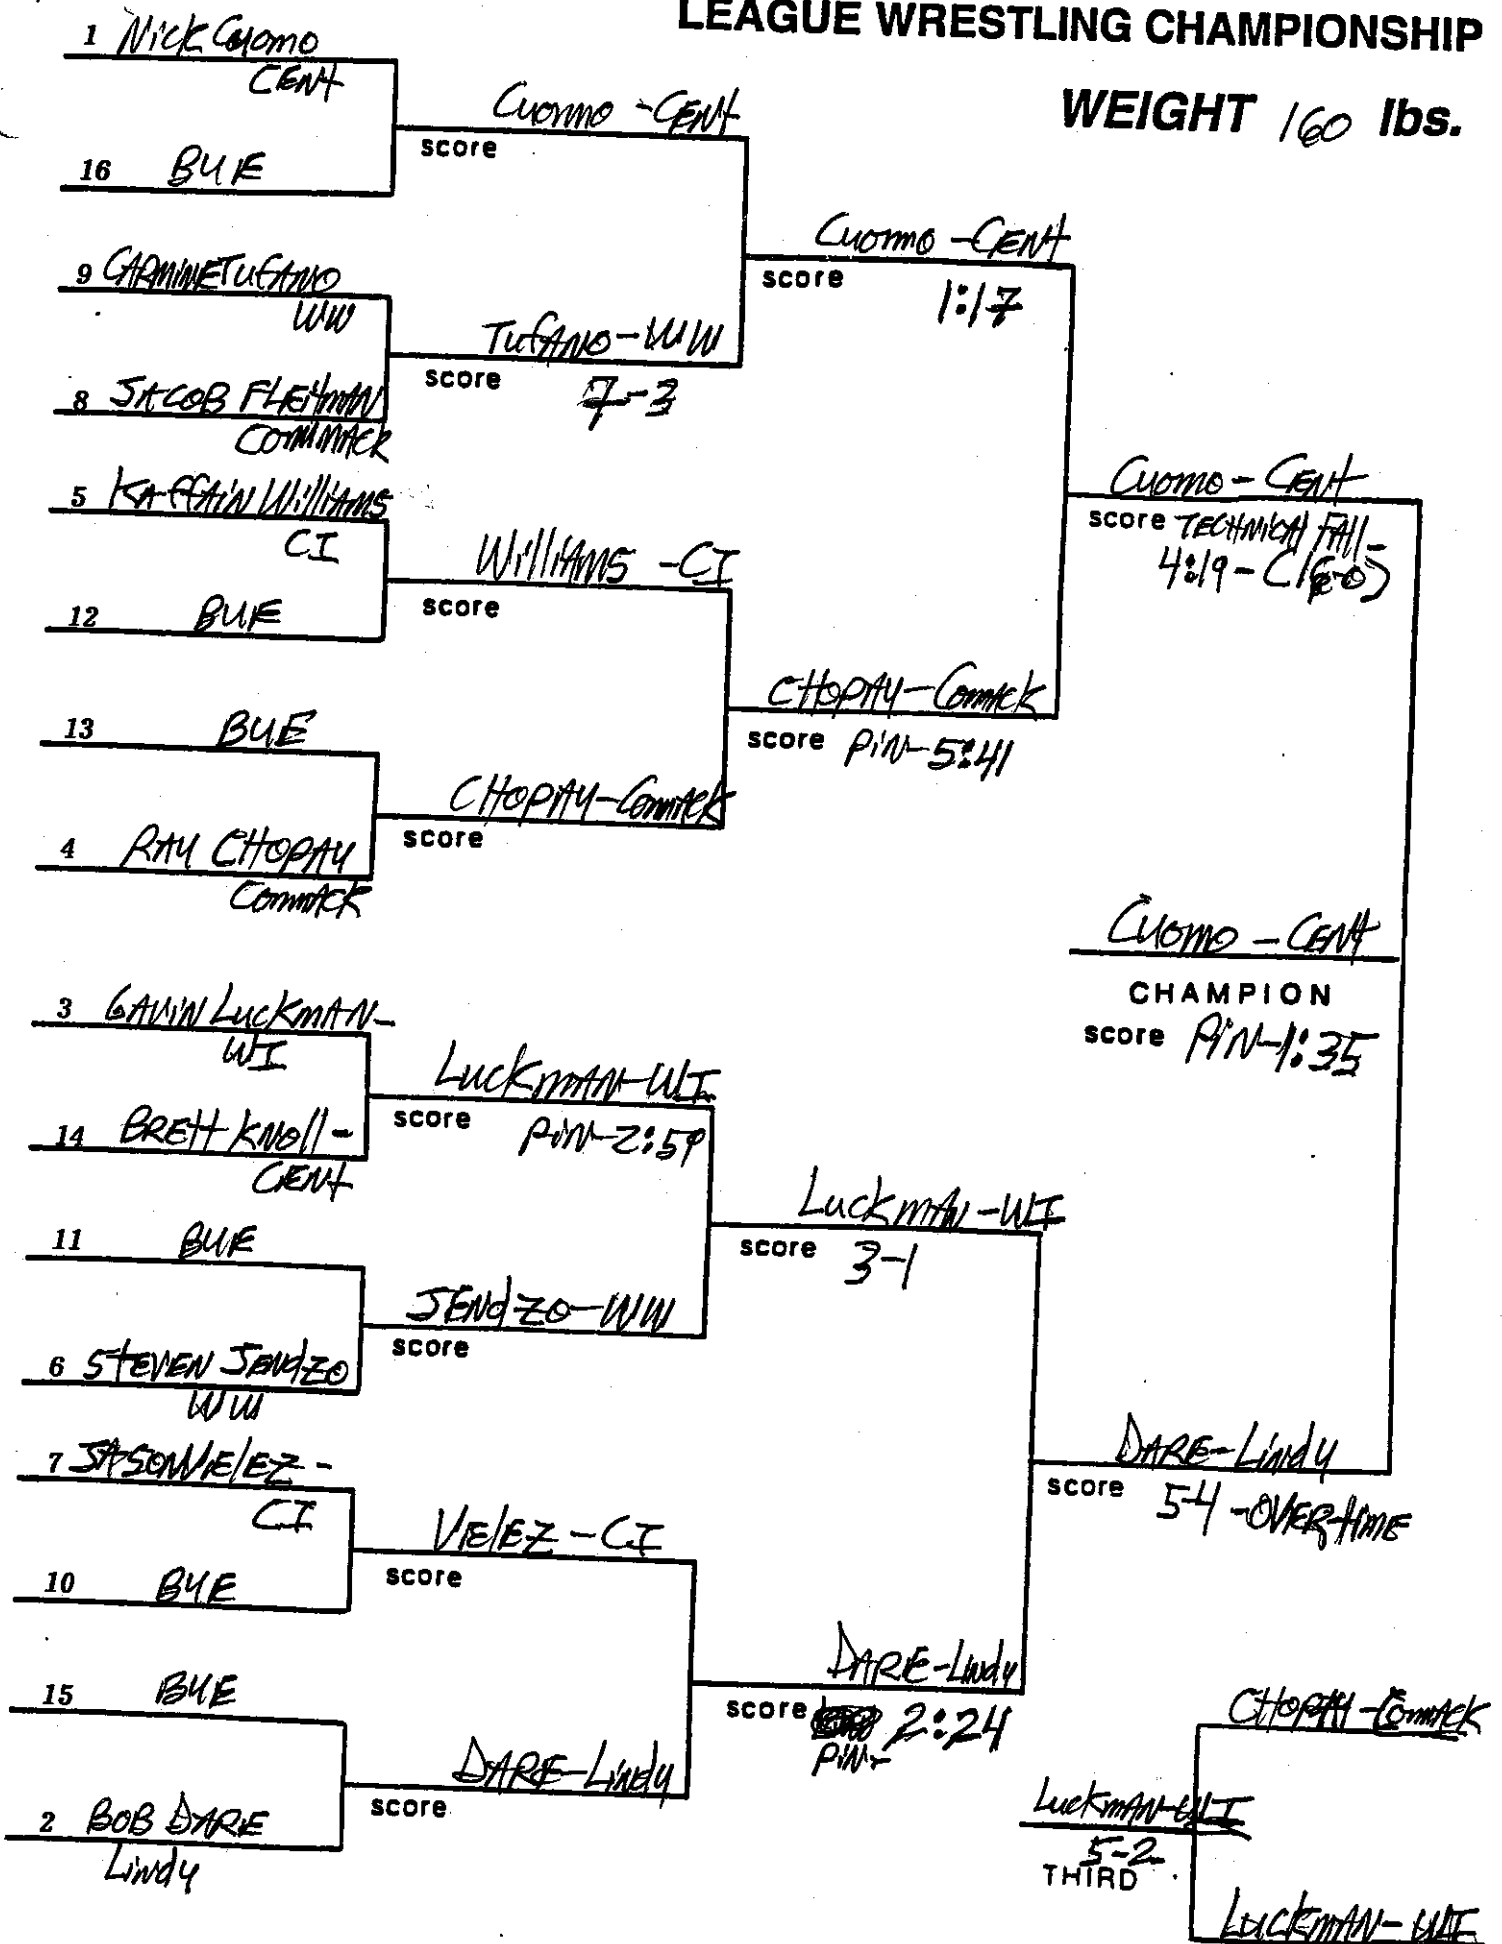

SECTION XI LEAGUE WRESTLING CHAMPIONSHIP

WEIGHT 160 lbs.