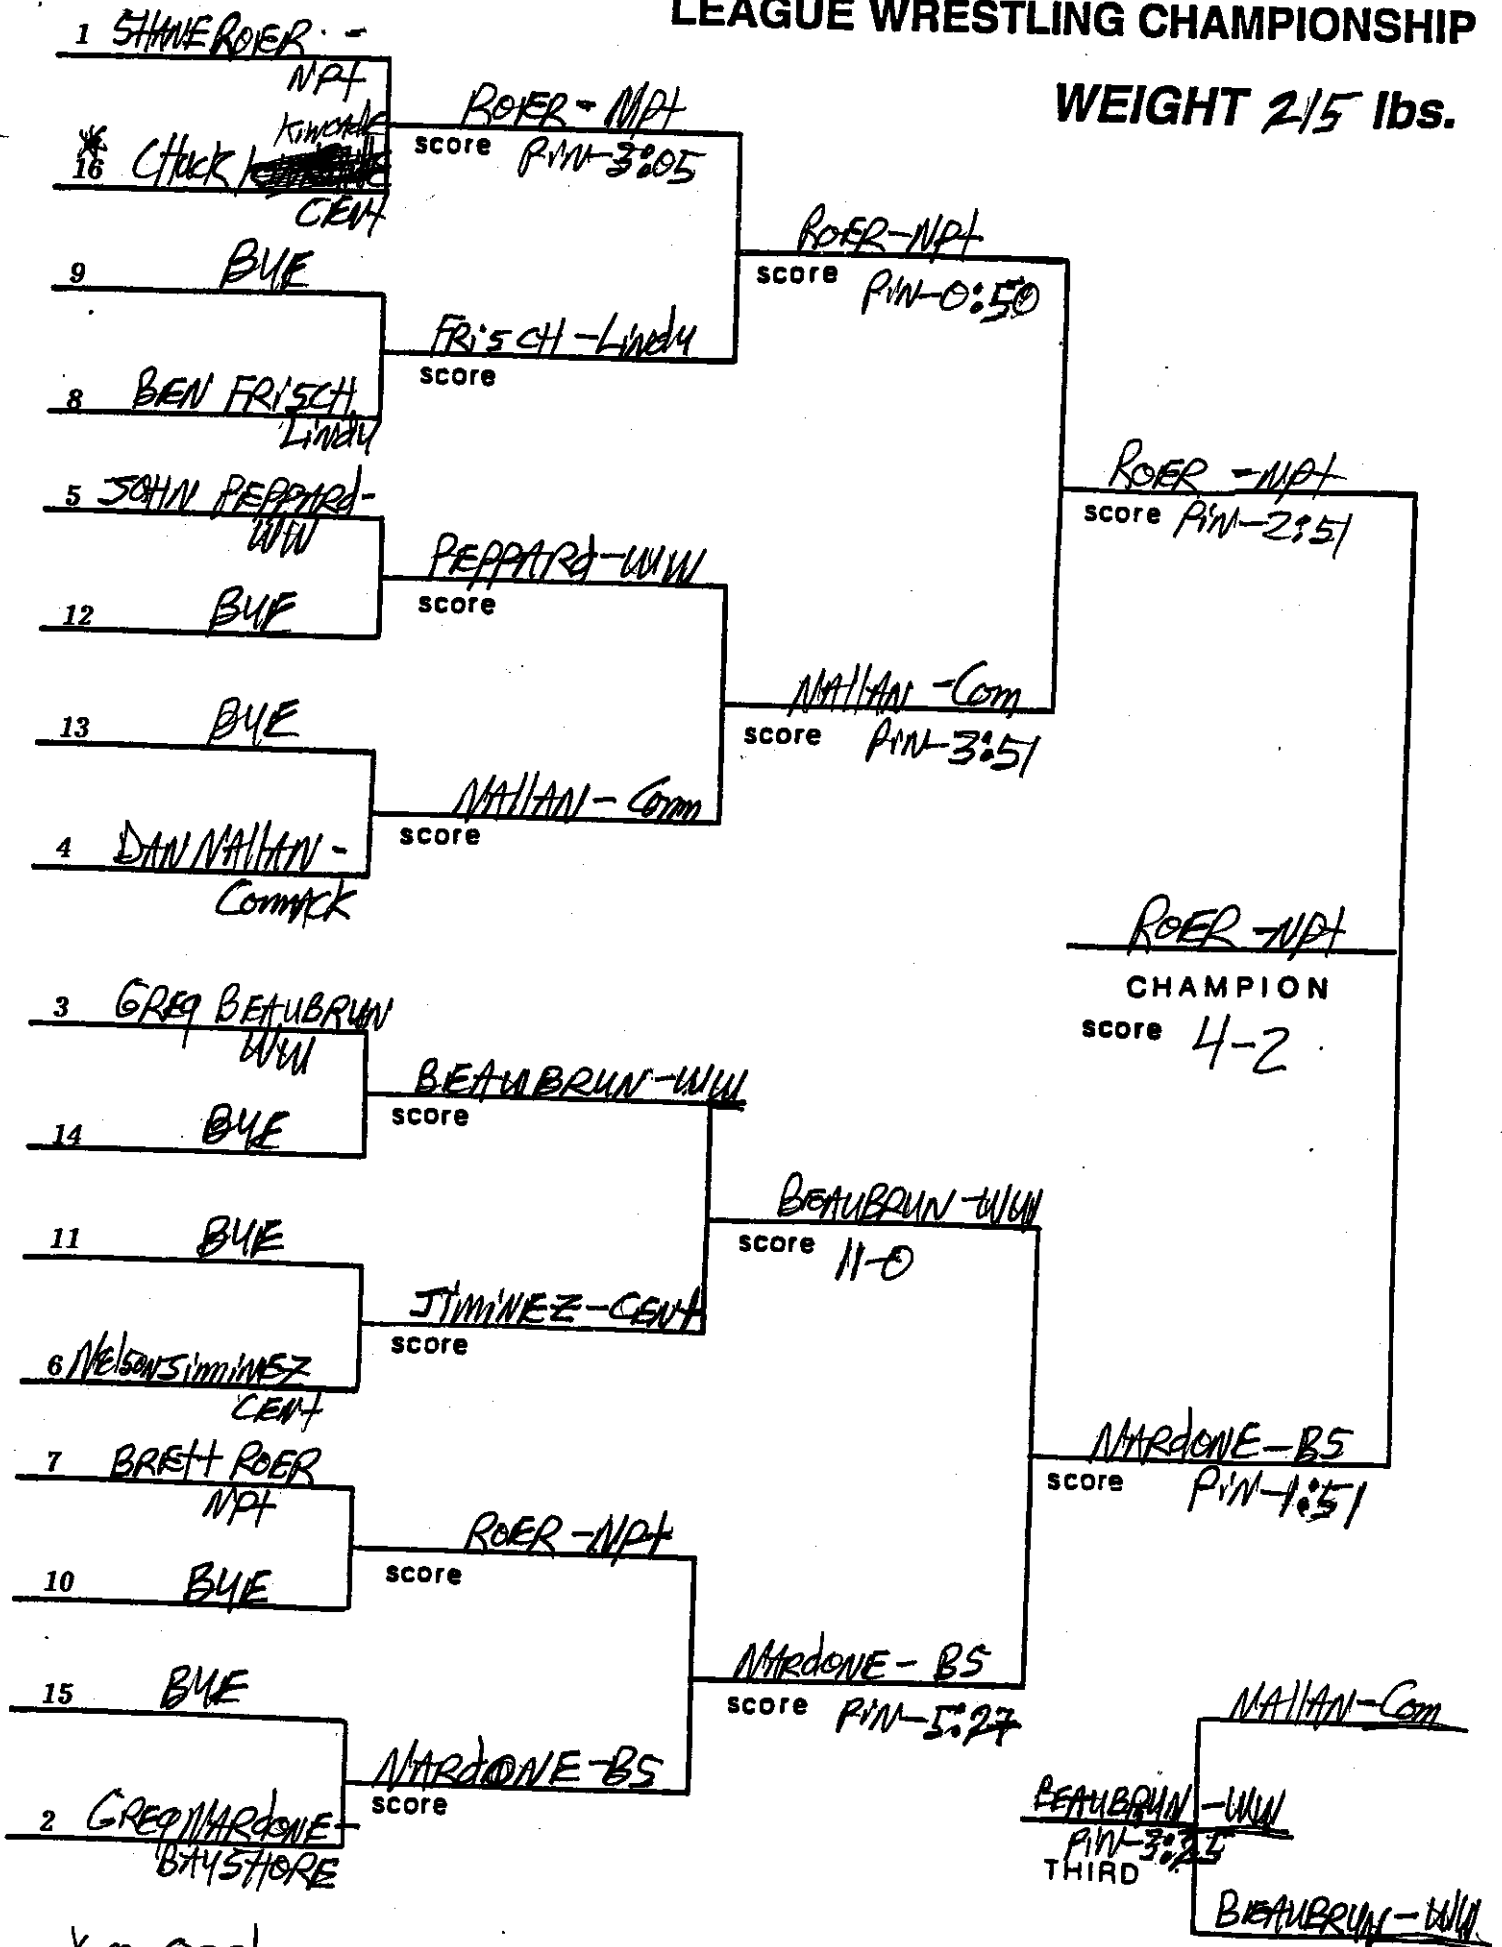

SECTION XI LEAGUE WRESTLING CHAMPIONSHIP

WEIGHT 215 lbs.

*8 SEEDS