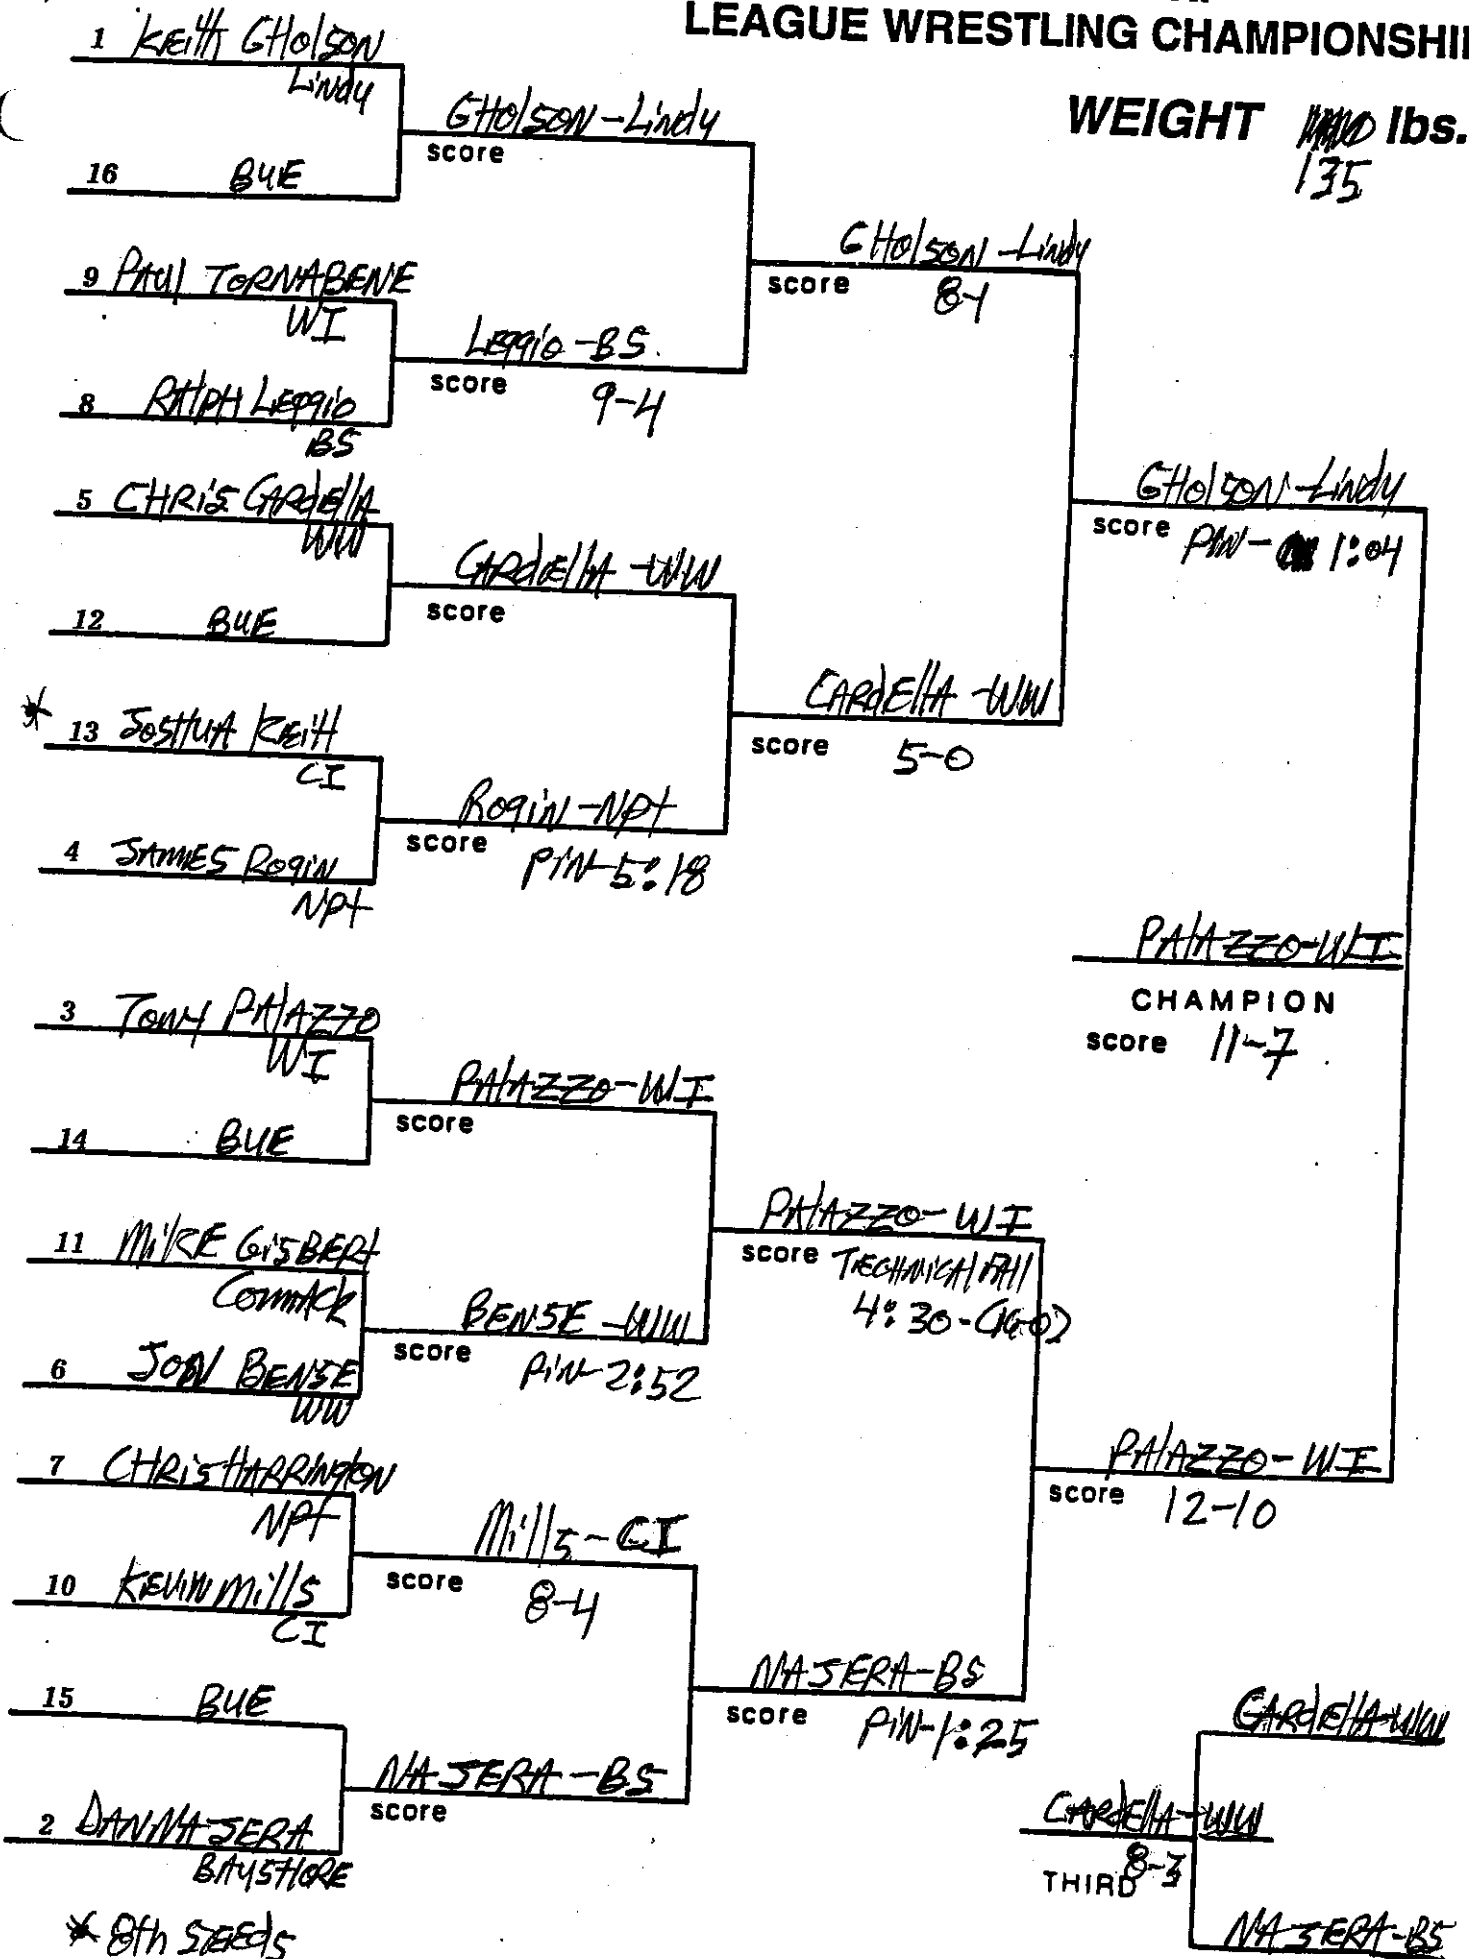

SECTION XI LEAGUE WRESTLING CHAMPIONSHIP

WEIGHT ~~140~~ lbs.
135

* 8th SEEDS