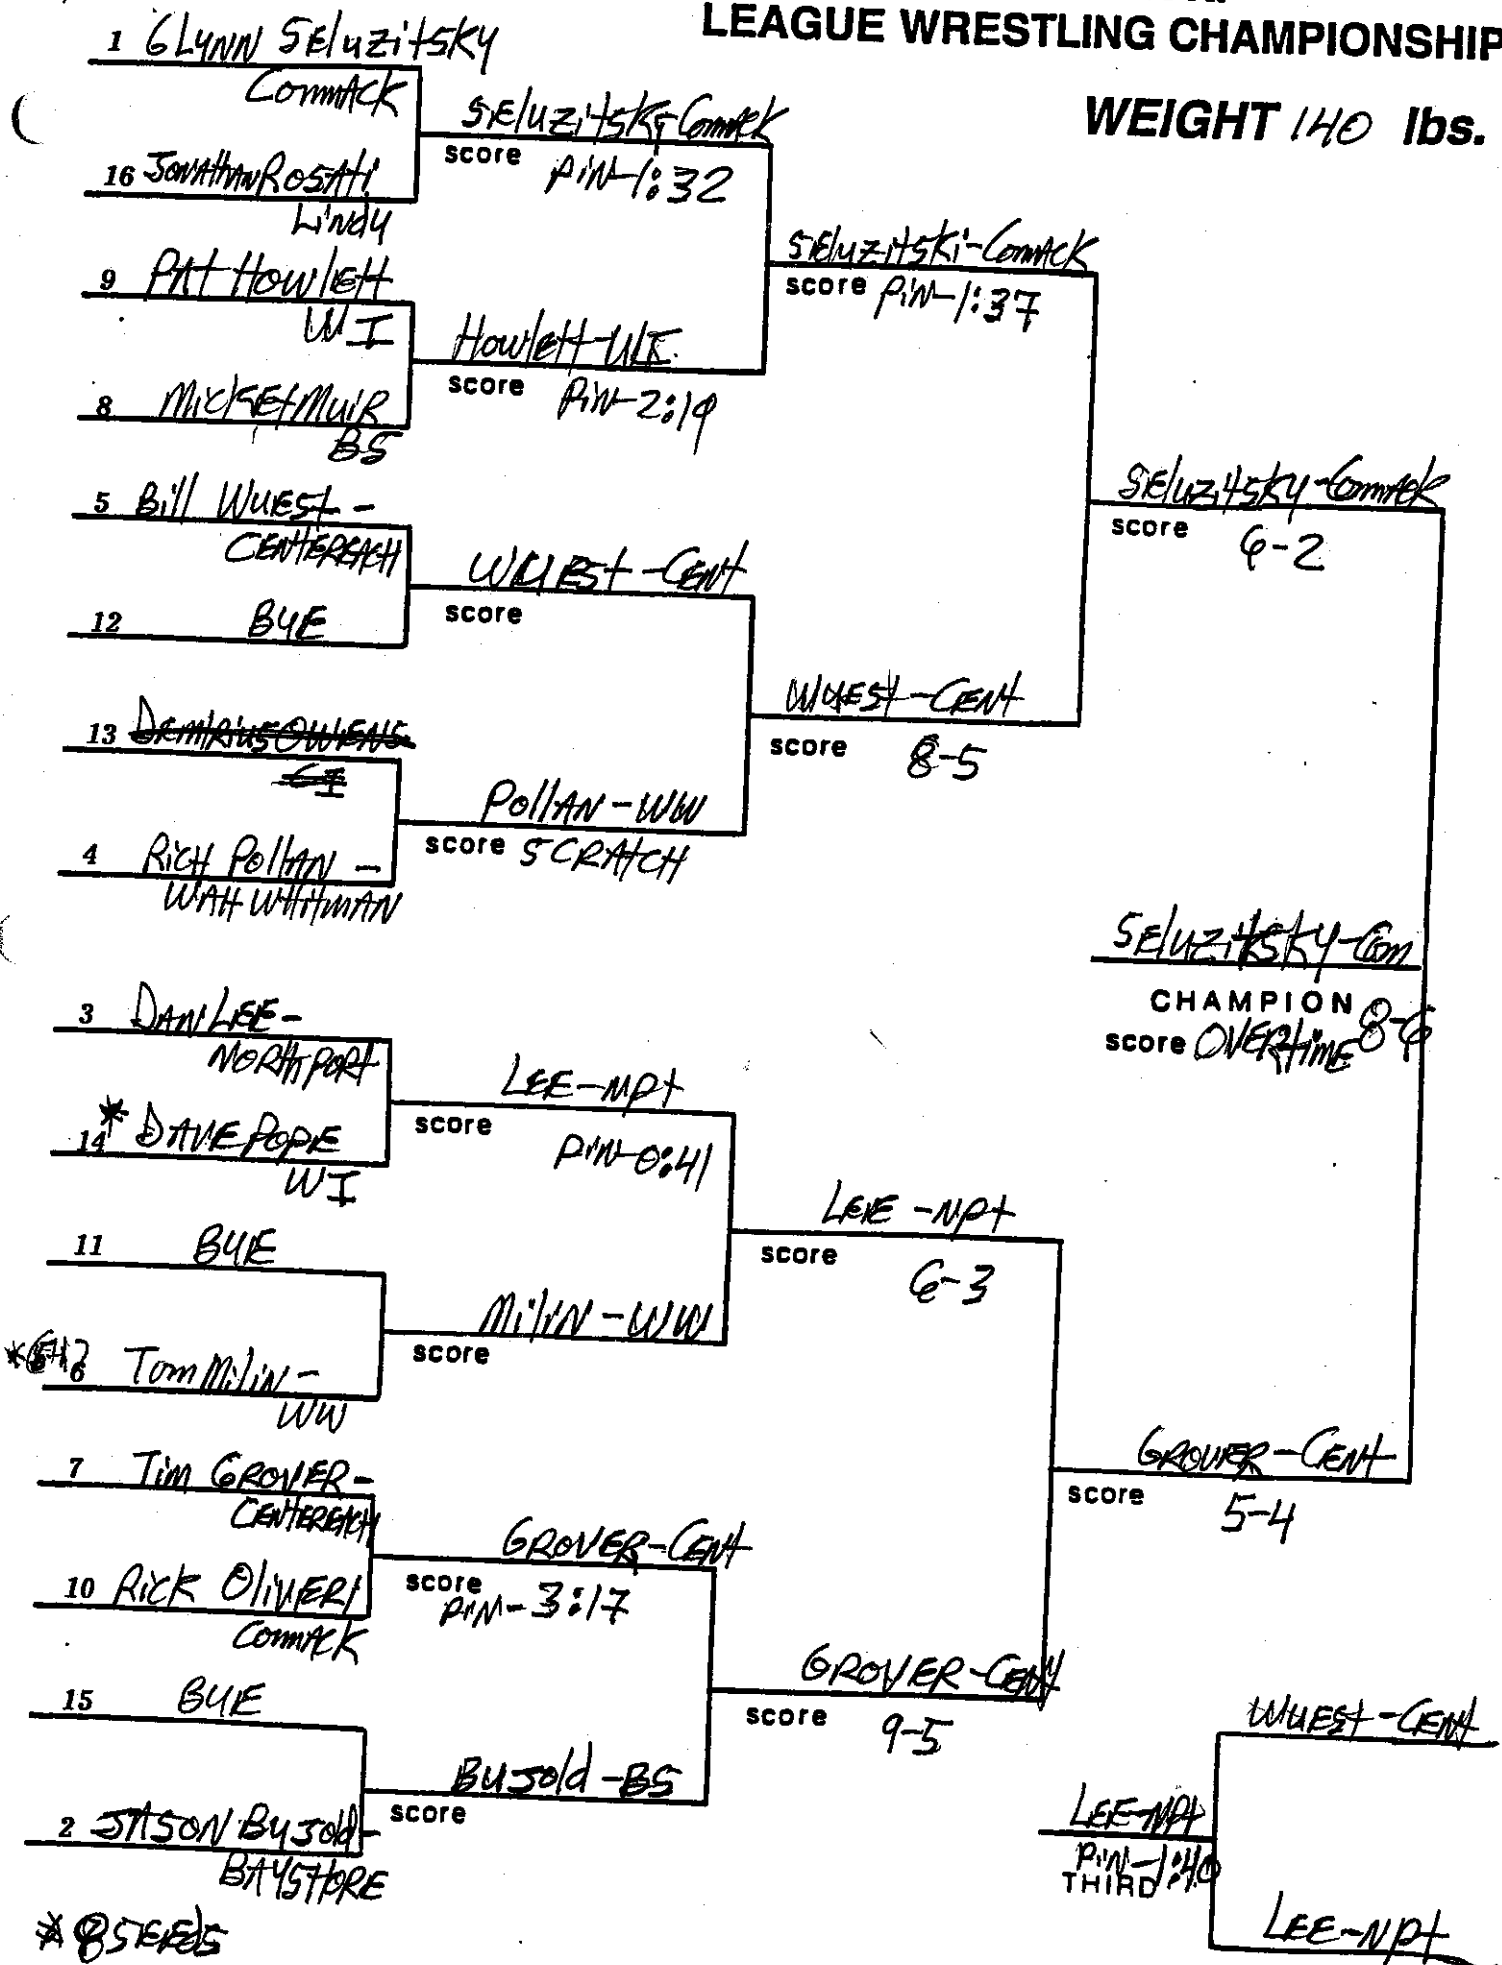

SECTION XI
LEAGUE WRESTLING CHAMPIONSHIP

WEIGHT 140 lbs.