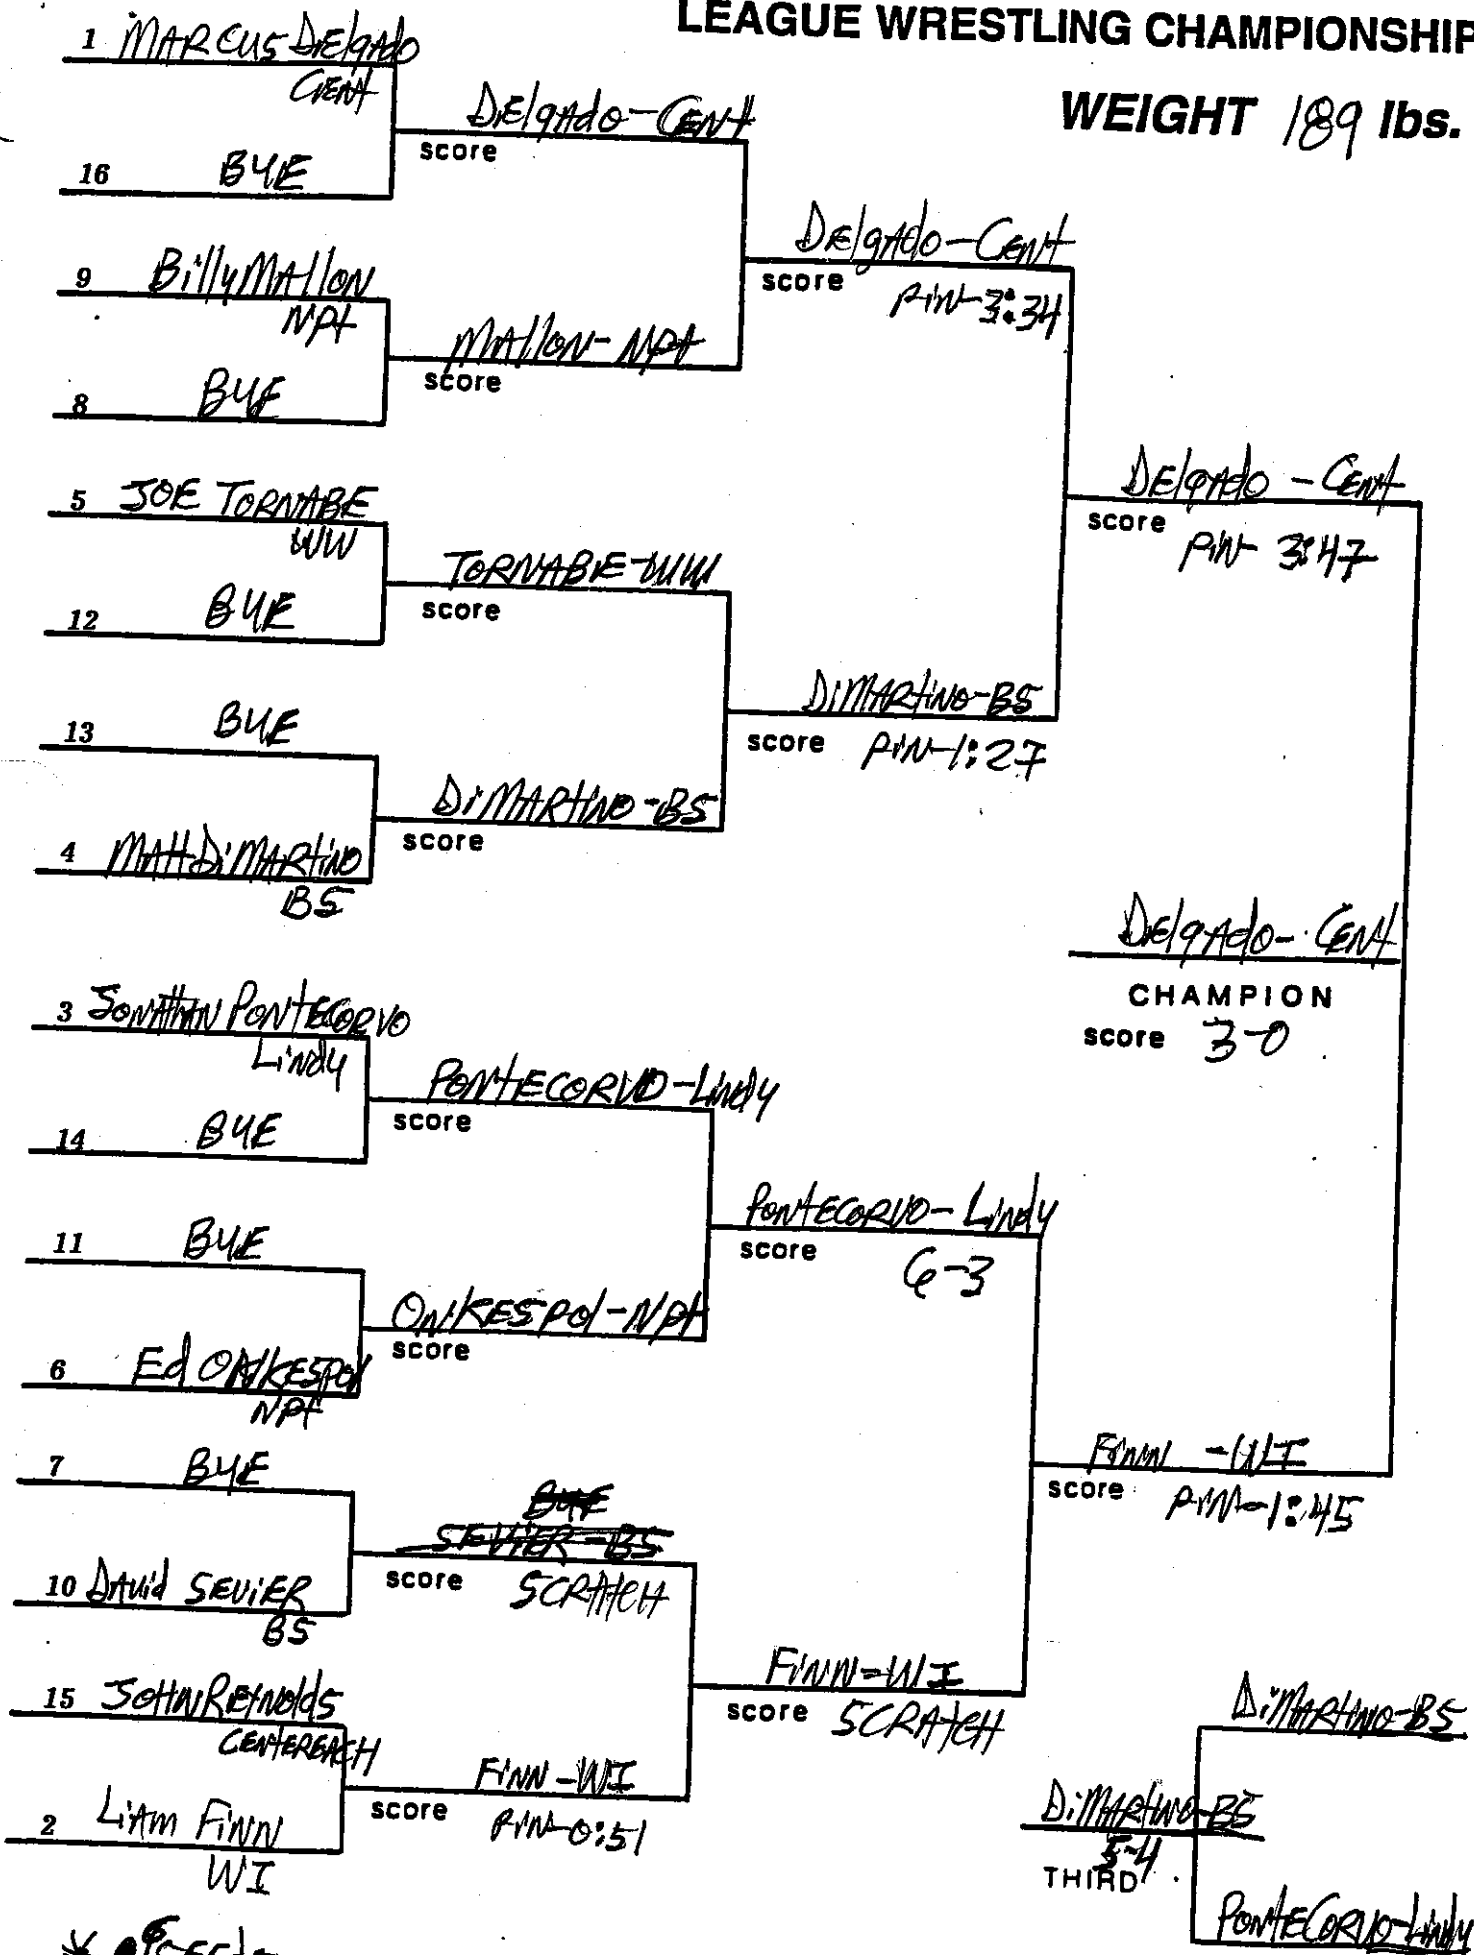

SECTION XI LEAGUE WRESTLING CHAMPIONSHIP

WEIGHT 189 lbs.

* SEEDS