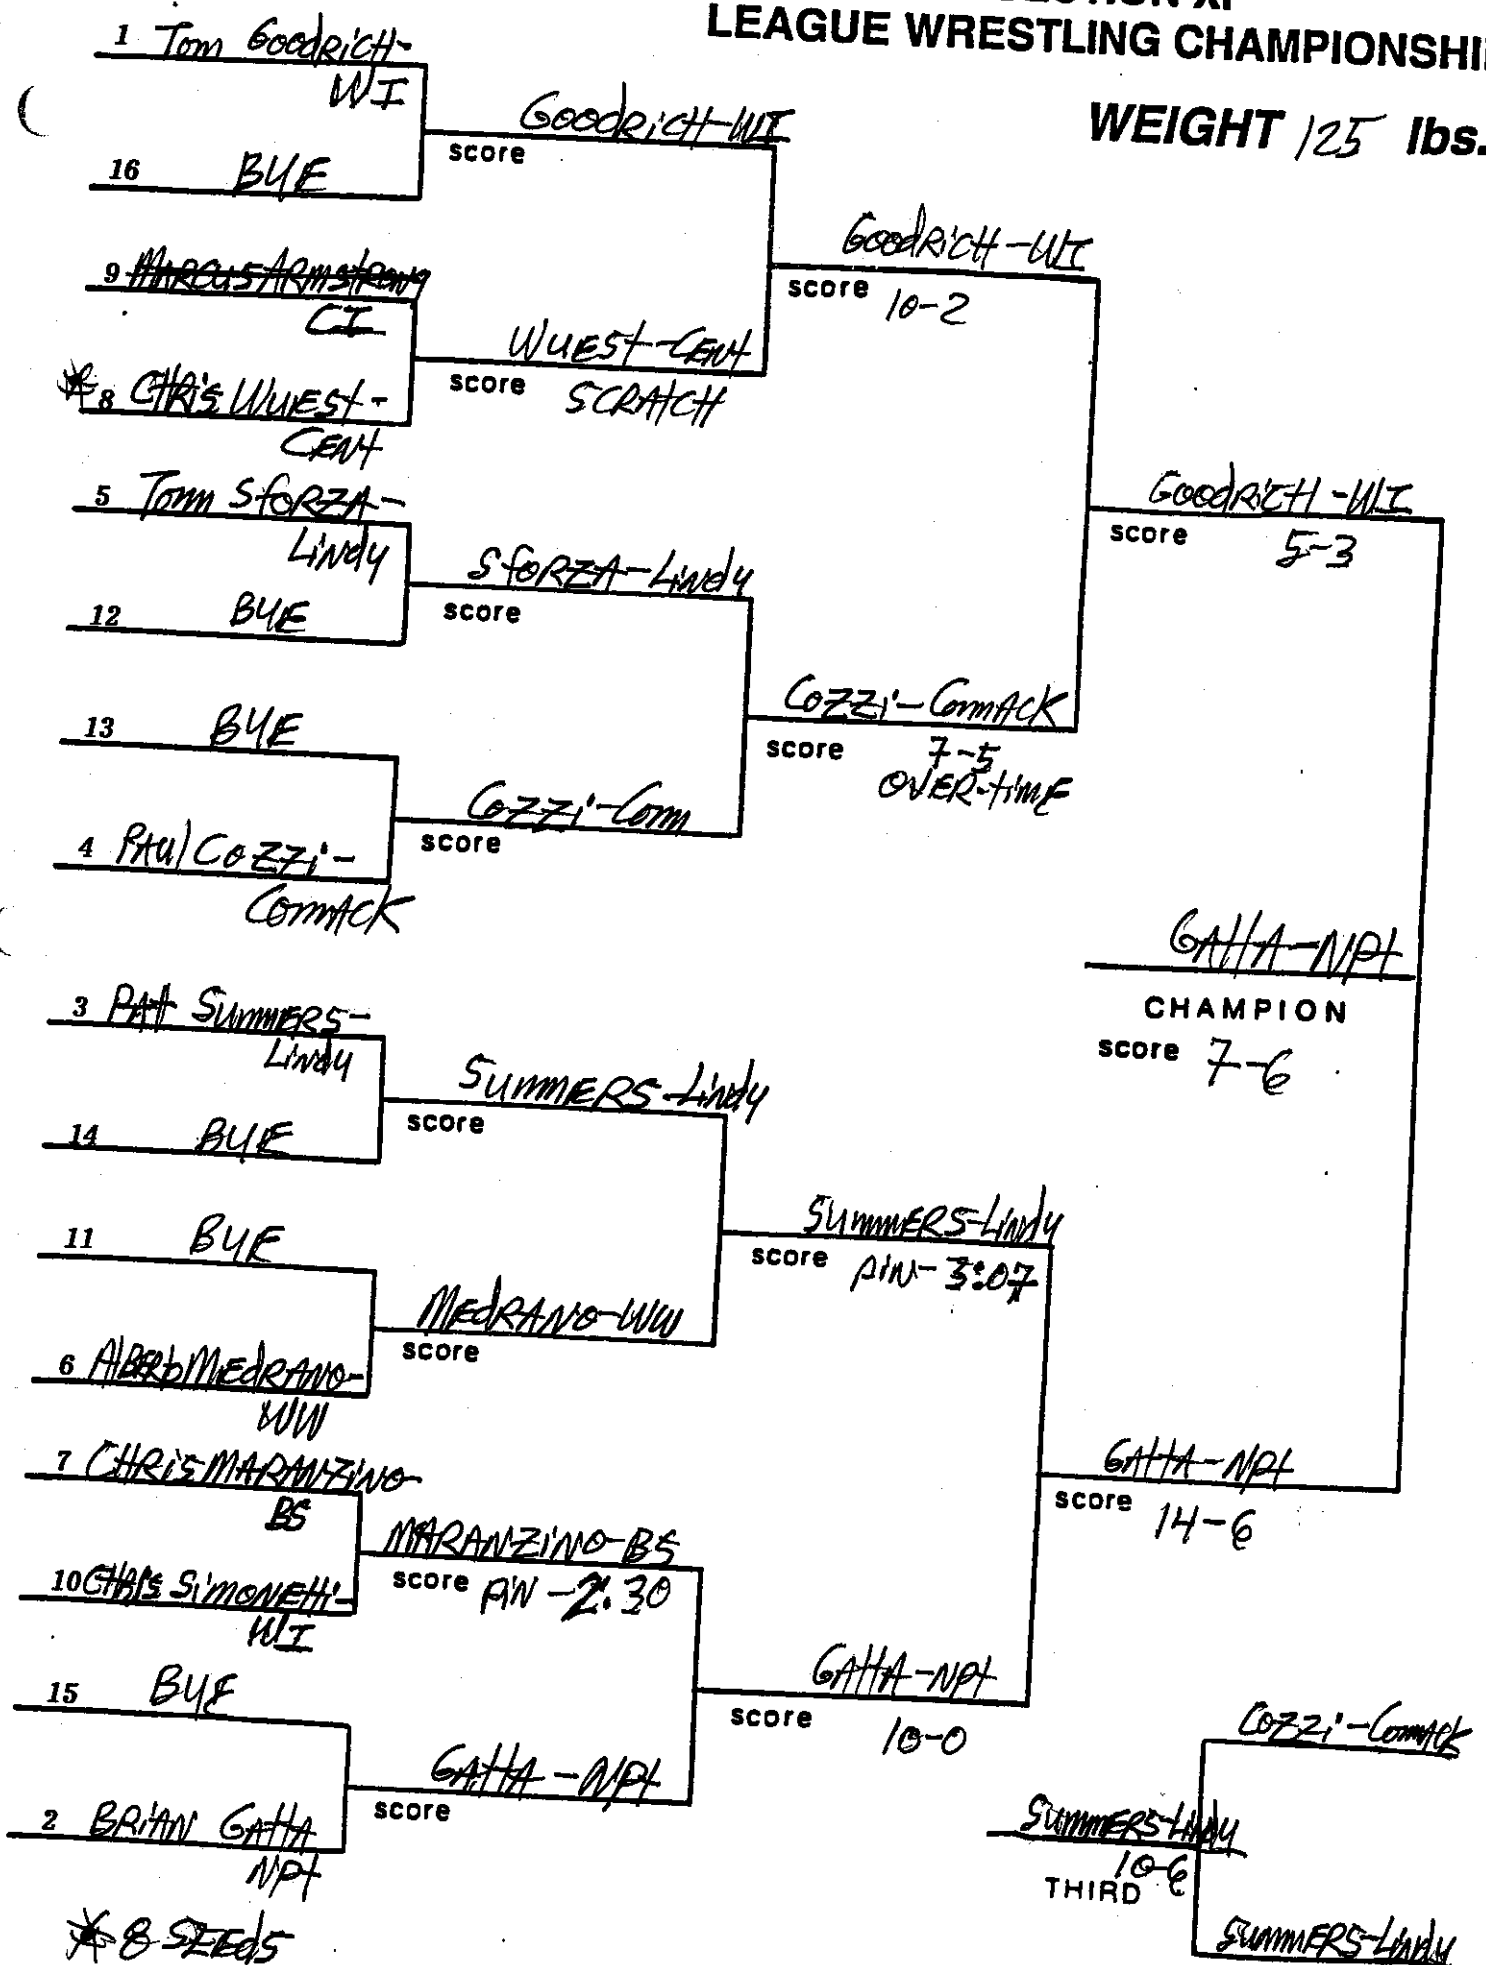

SECTION XI LEAGUE WRESTLING CHAMPIONSHIP

WEIGHT 125 lbs.