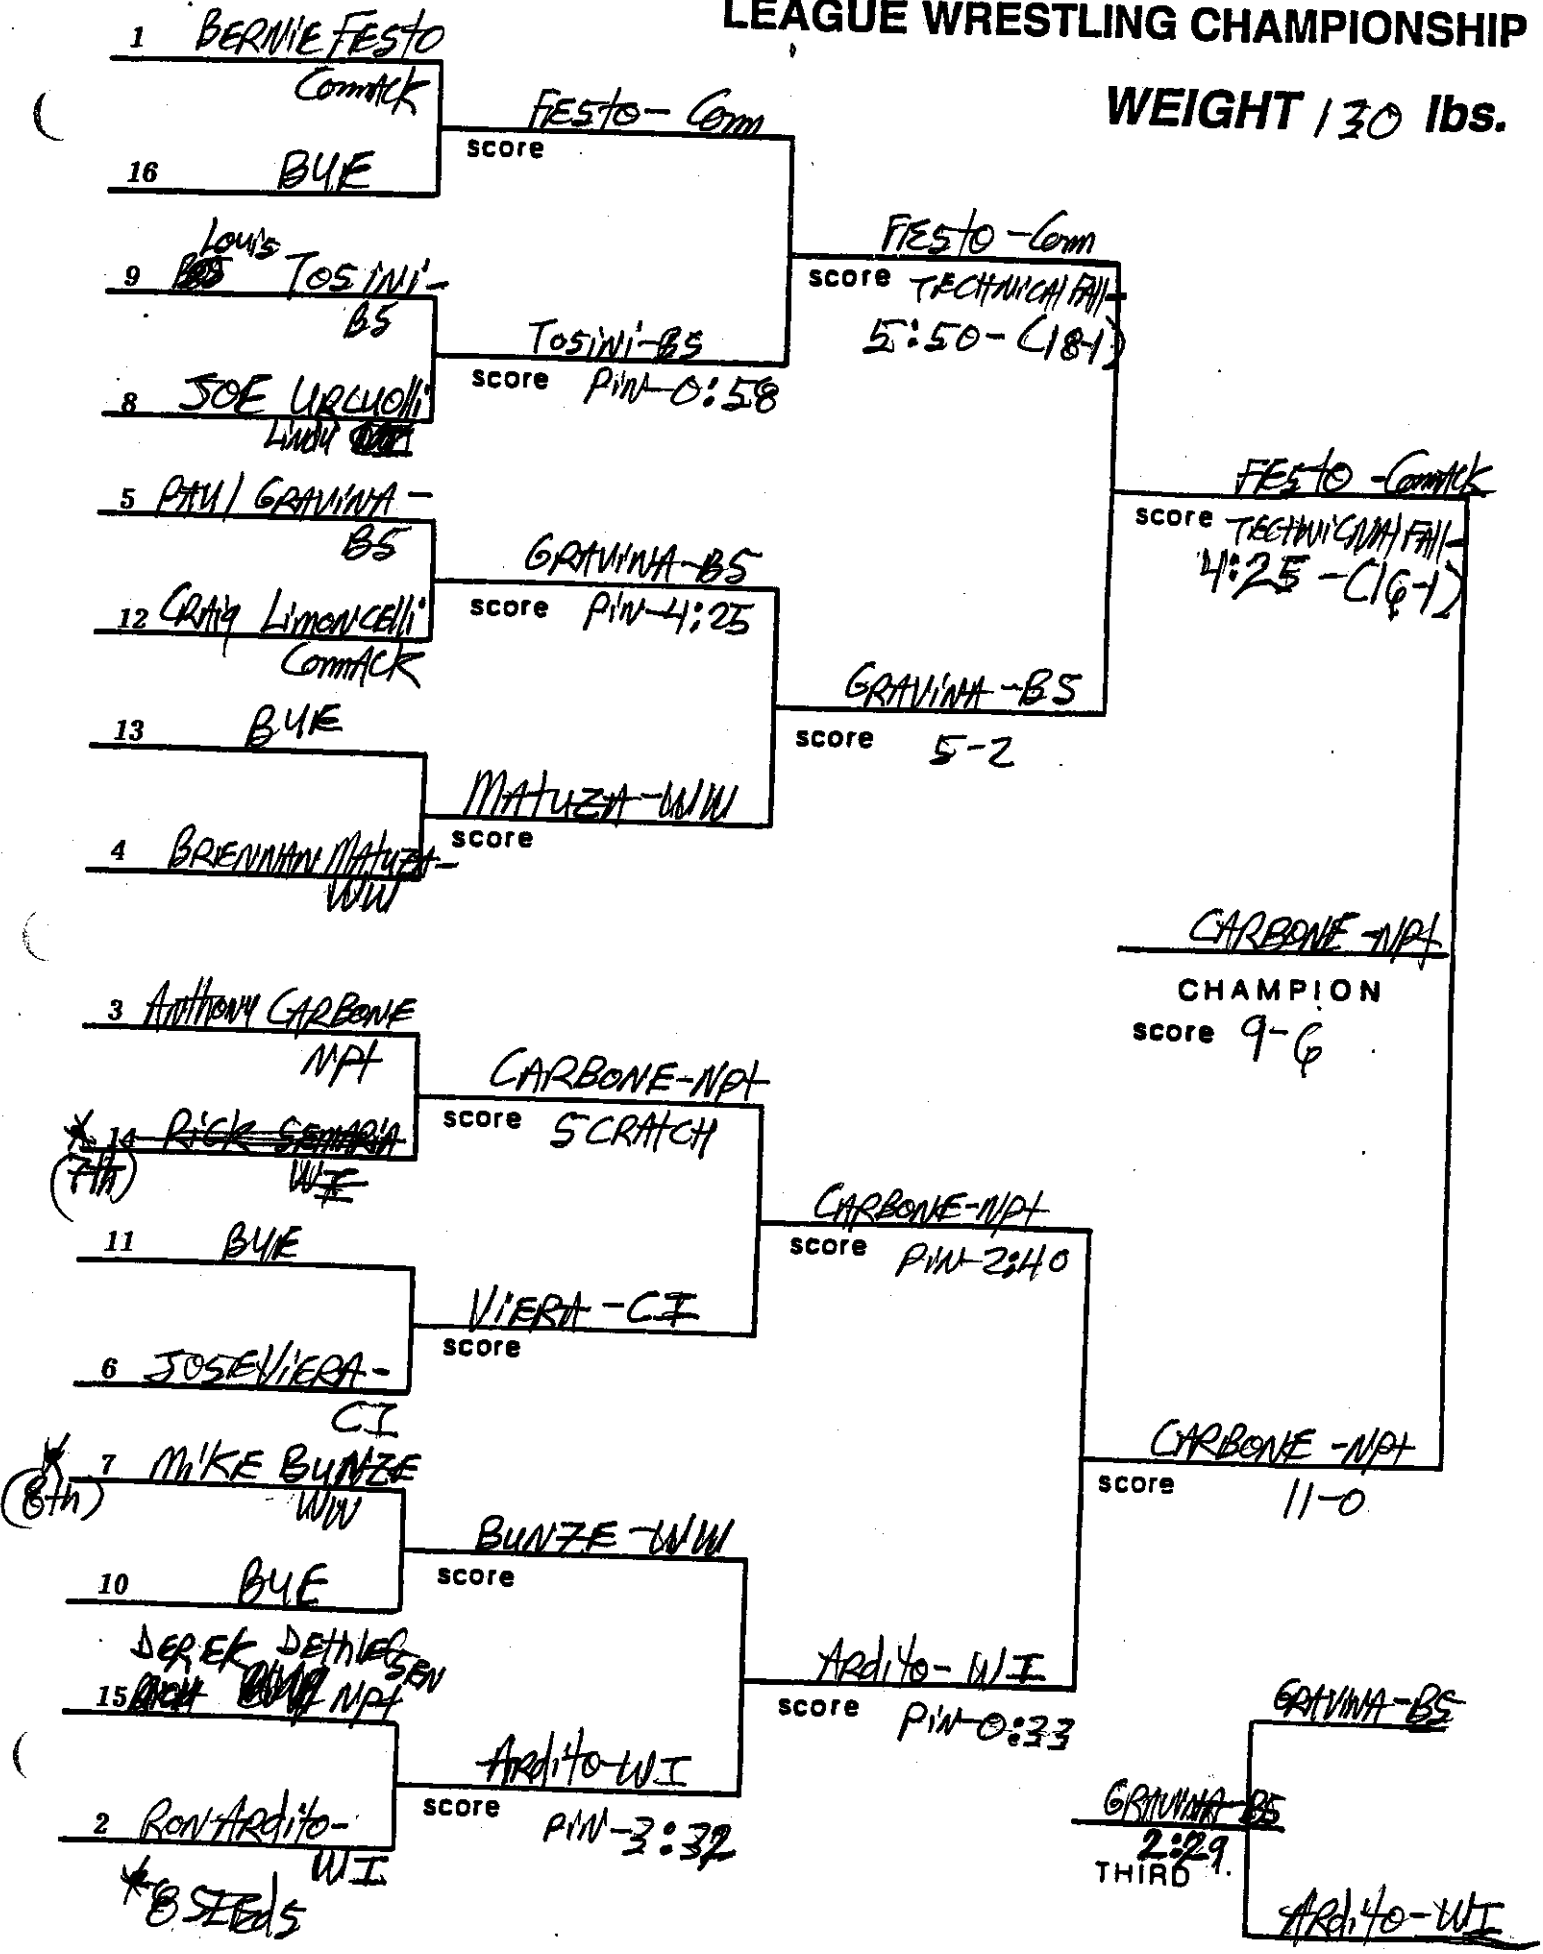

SECTION XI LEAGUE WRESTLING CHAMPIONSHIP

WEIGHT 130 lbs.