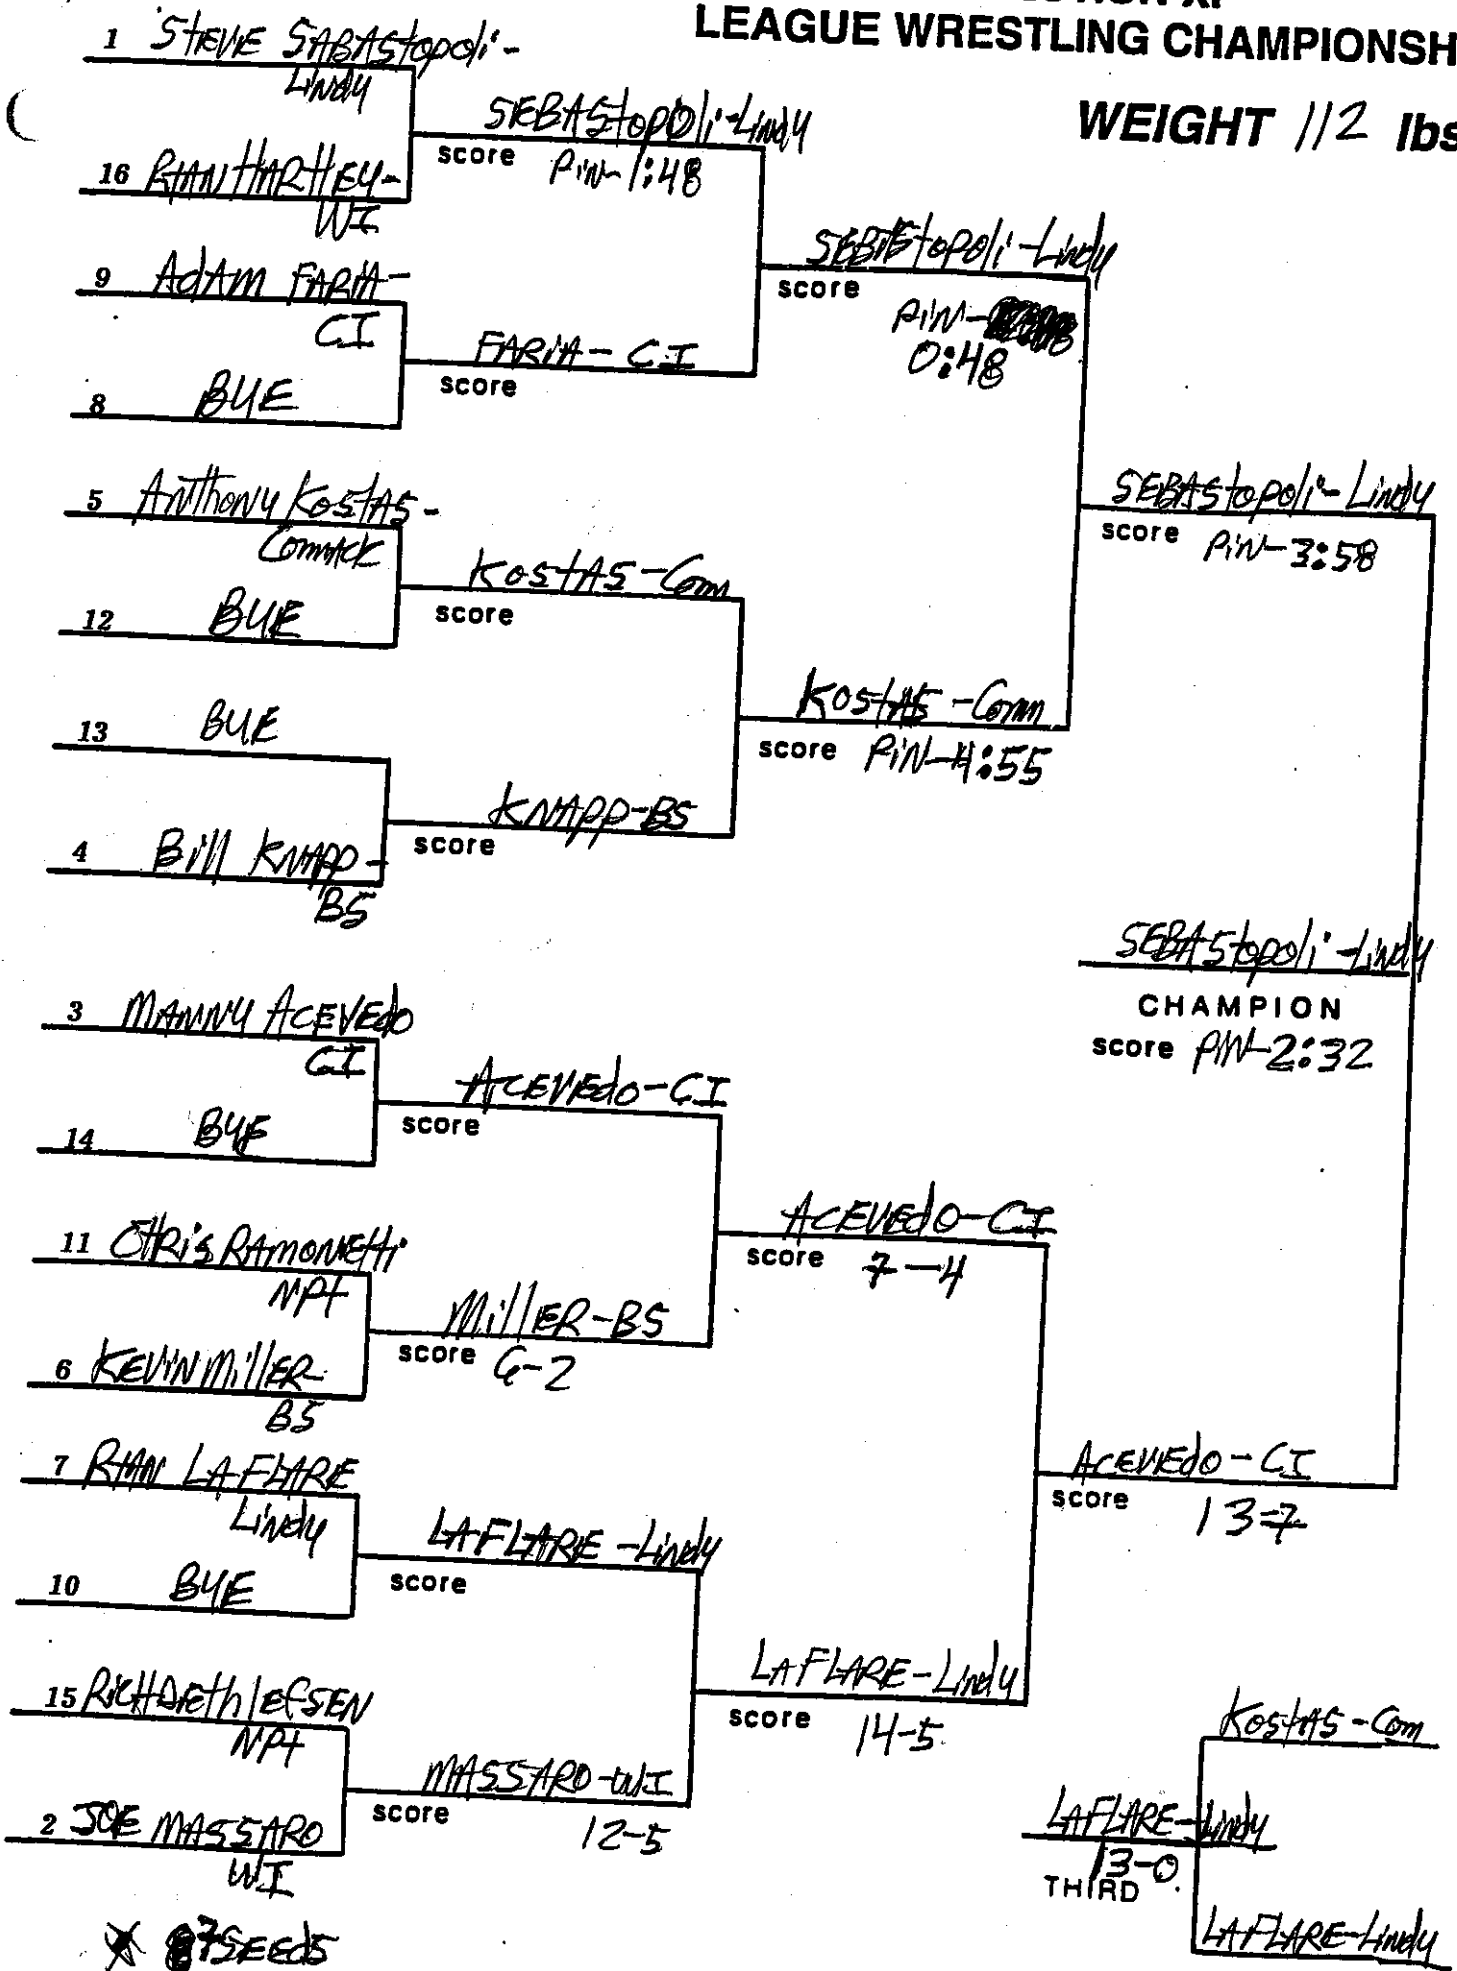

# SECTION XI LEAGUE WRESTLING CHAMPIONSHIP

**WEIGHT 96 lbs.**

# SECTION XI LEAGUE WRESTLING CHAMPIONSHIP

**WEIGHT 103 lbs.**

SECTION XI  
LEAGUE WRESTLING CHAMPIONSHIP

WEIGHT 112 lbs.

\* 7 SEEDS

SECTION XI  
LEAGUE WRESTLING CHAMPIONSHIP

WEIGHT 119 lbs.

# SECTION XI LEAGUE WRESTLING CHAMPIONSHIP

**WEIGHT 125 lbs.**