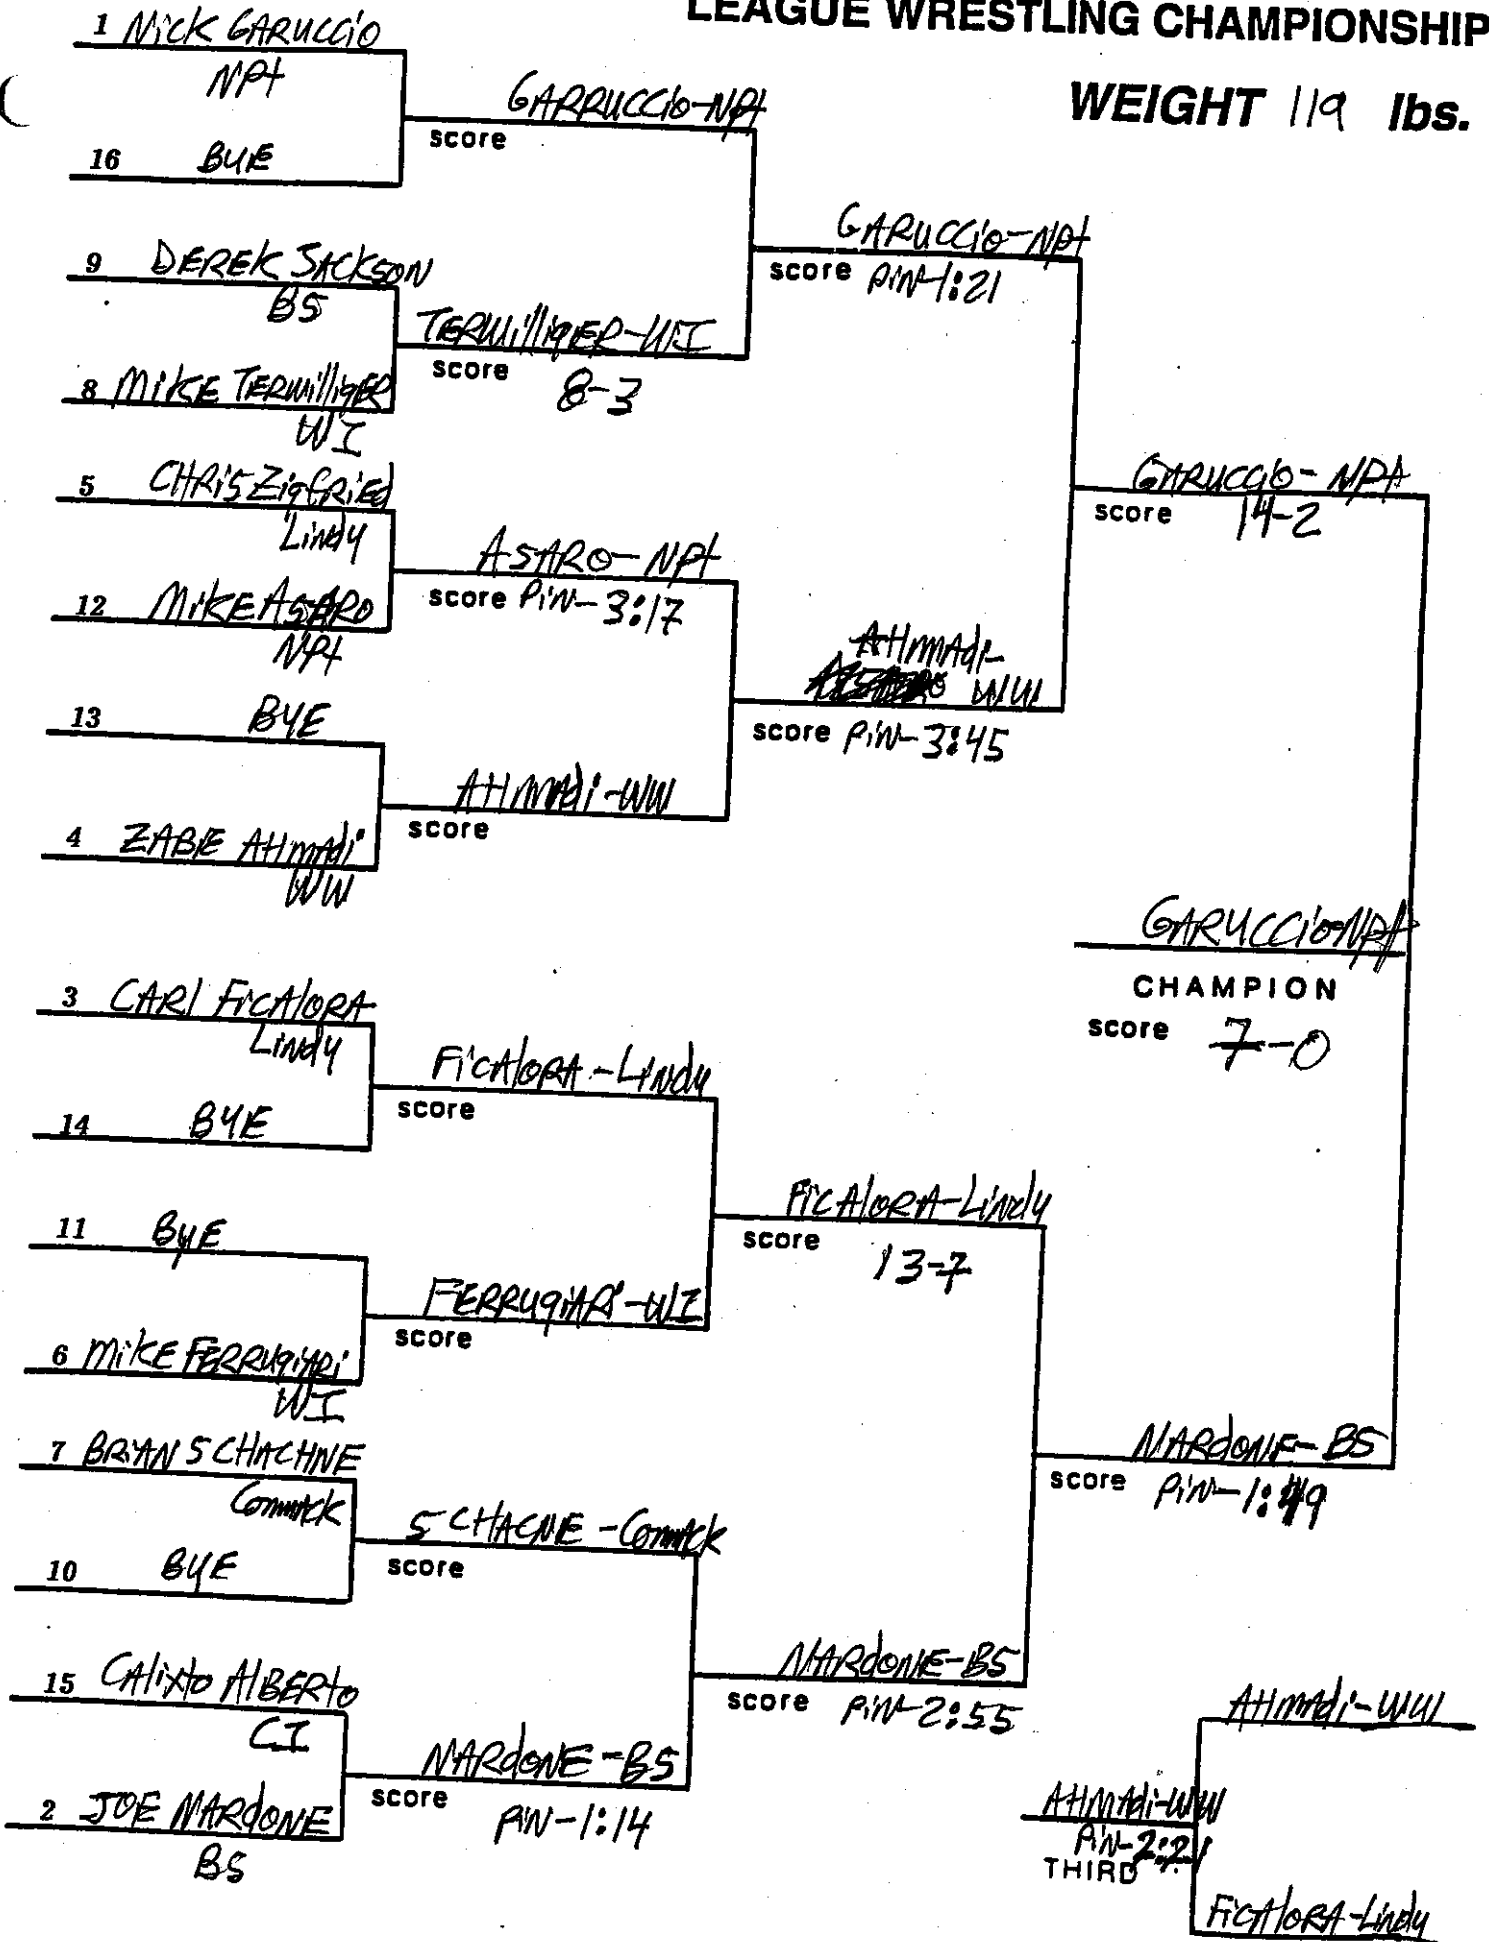

# SECTION XI LEAGUE WRESTLING CHAMPIONSHIP

**WEIGHT 103 lbs.**

SECTION XI  
LEAGUE WRESTLING CHAMPIONSHIP

WEIGHT 112 lbs.

\* 7 SEEDS

SECTION XI  
LEAGUE WRESTLING CHAMPIONSHIP

WEIGHT 119 lbs.

# SECTION XI LEAGUE WRESTLING CHAMPIONSHIP

**WEIGHT 125 lbs.**