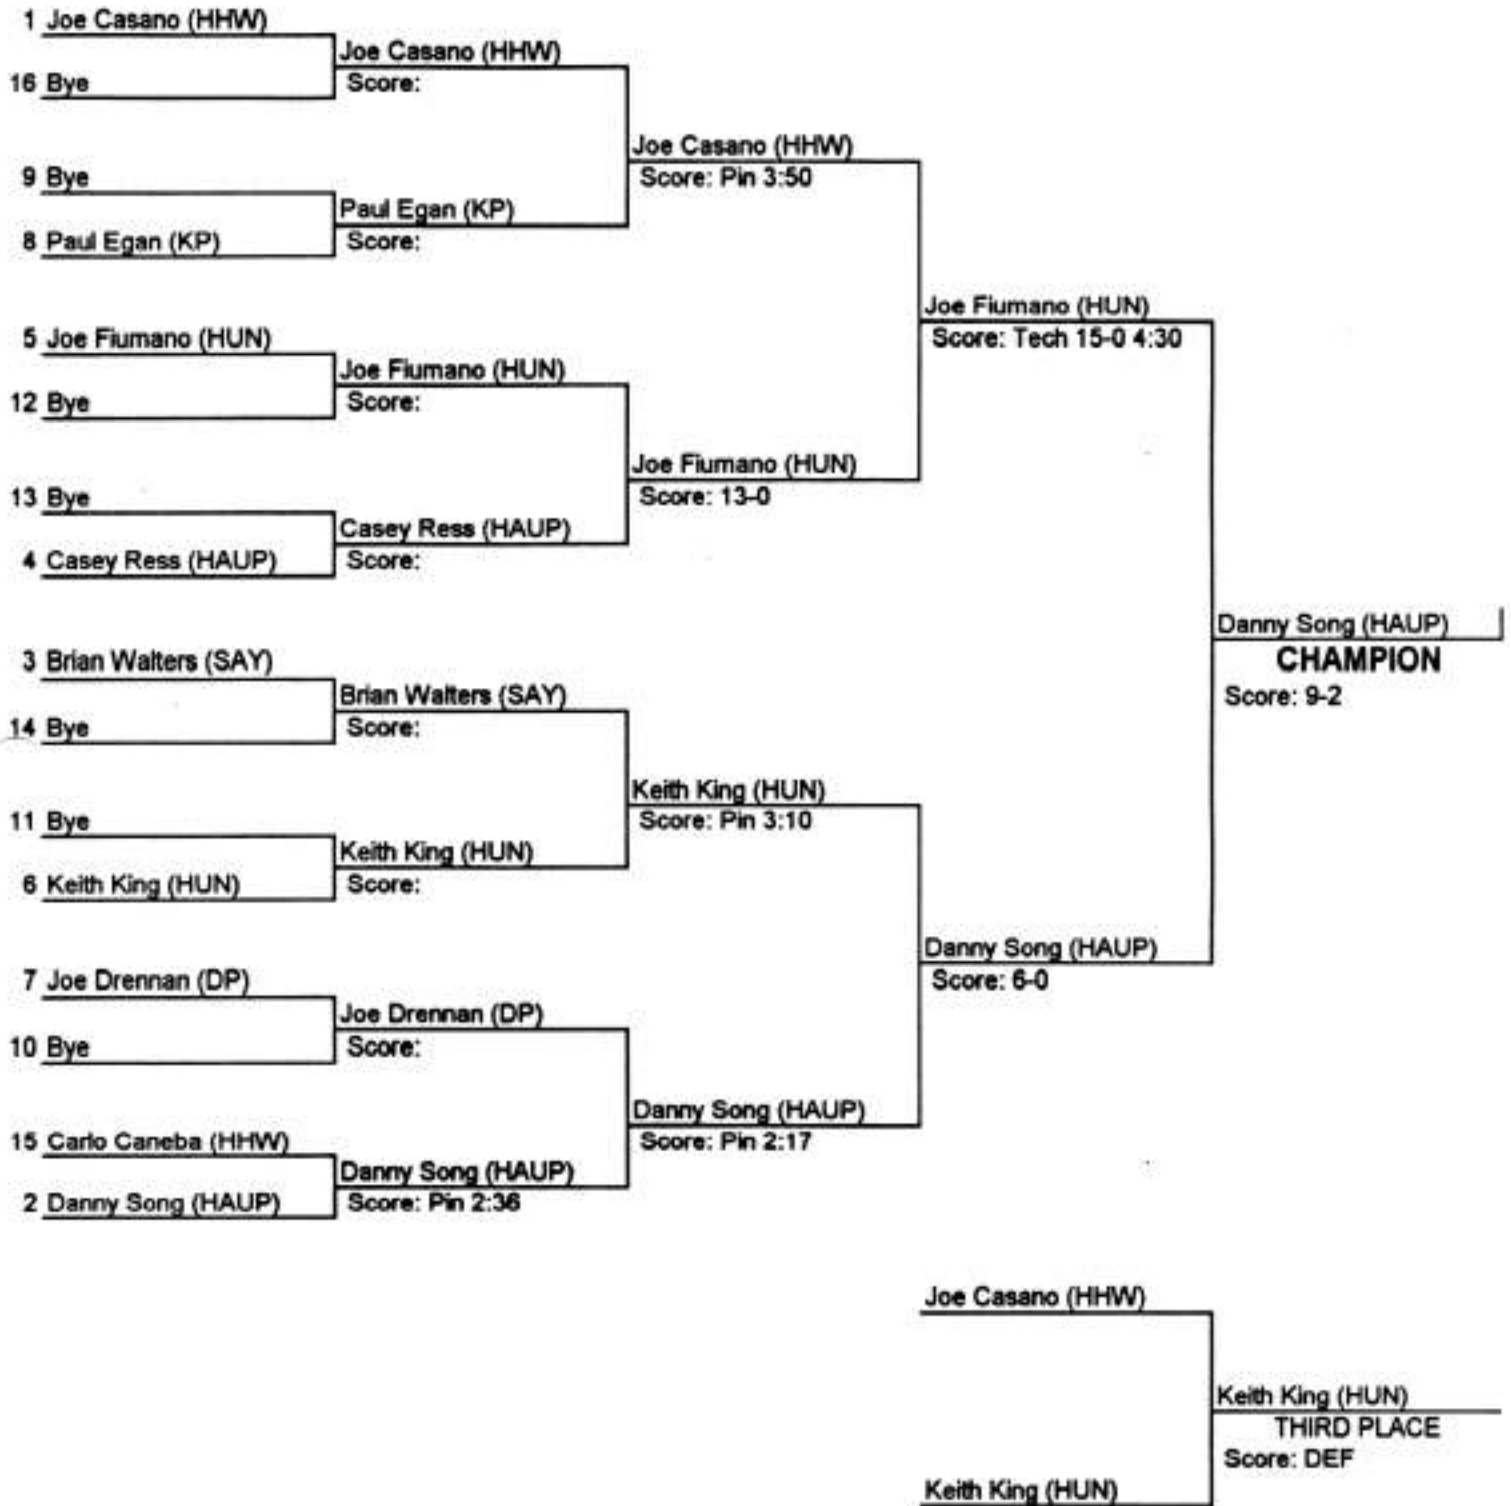

1999 LEAGUE IV WRESTLING TOURNAMENT

WEIGHT CLASS: 96