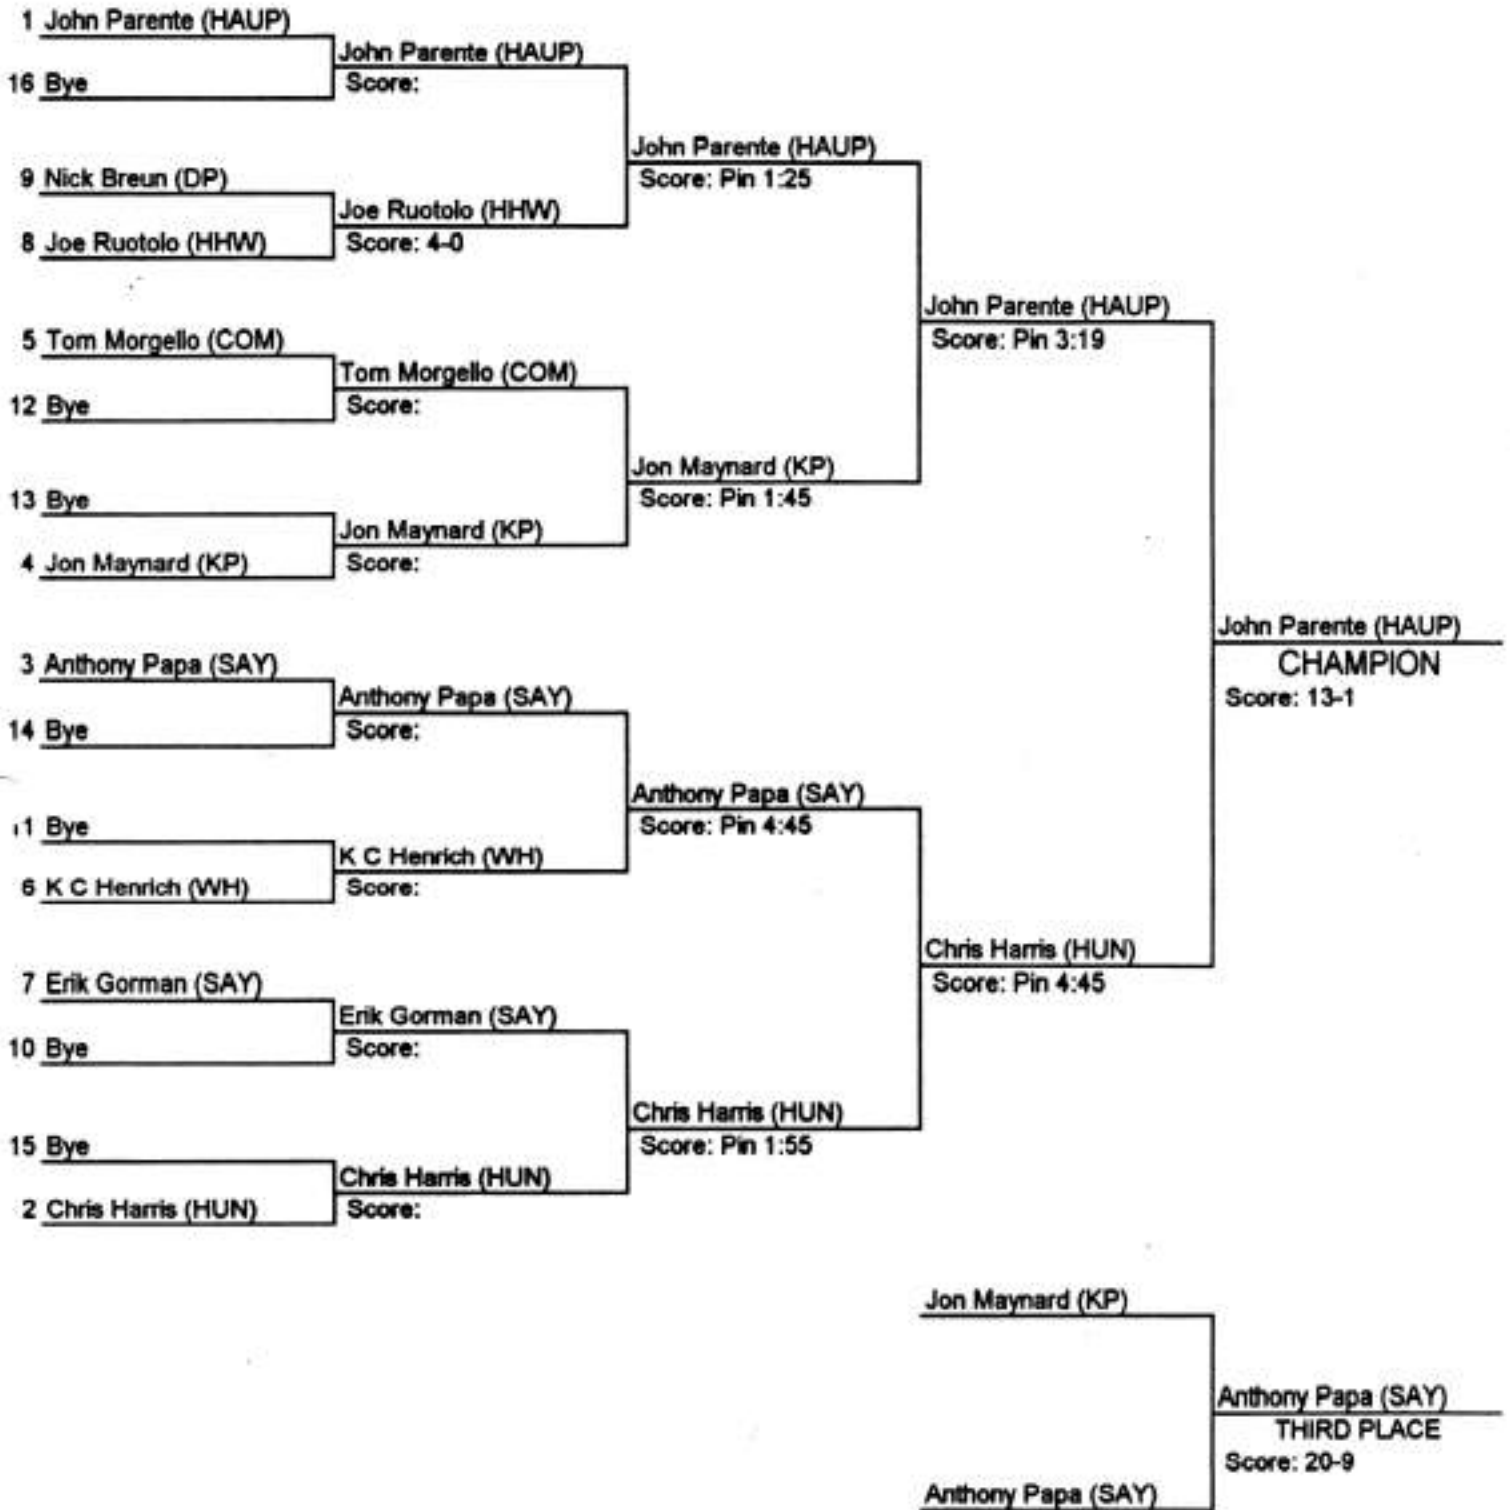

1999 LEAGUE IV WRESTLING TOURNAMENT

WEIGHT CLASS: 171