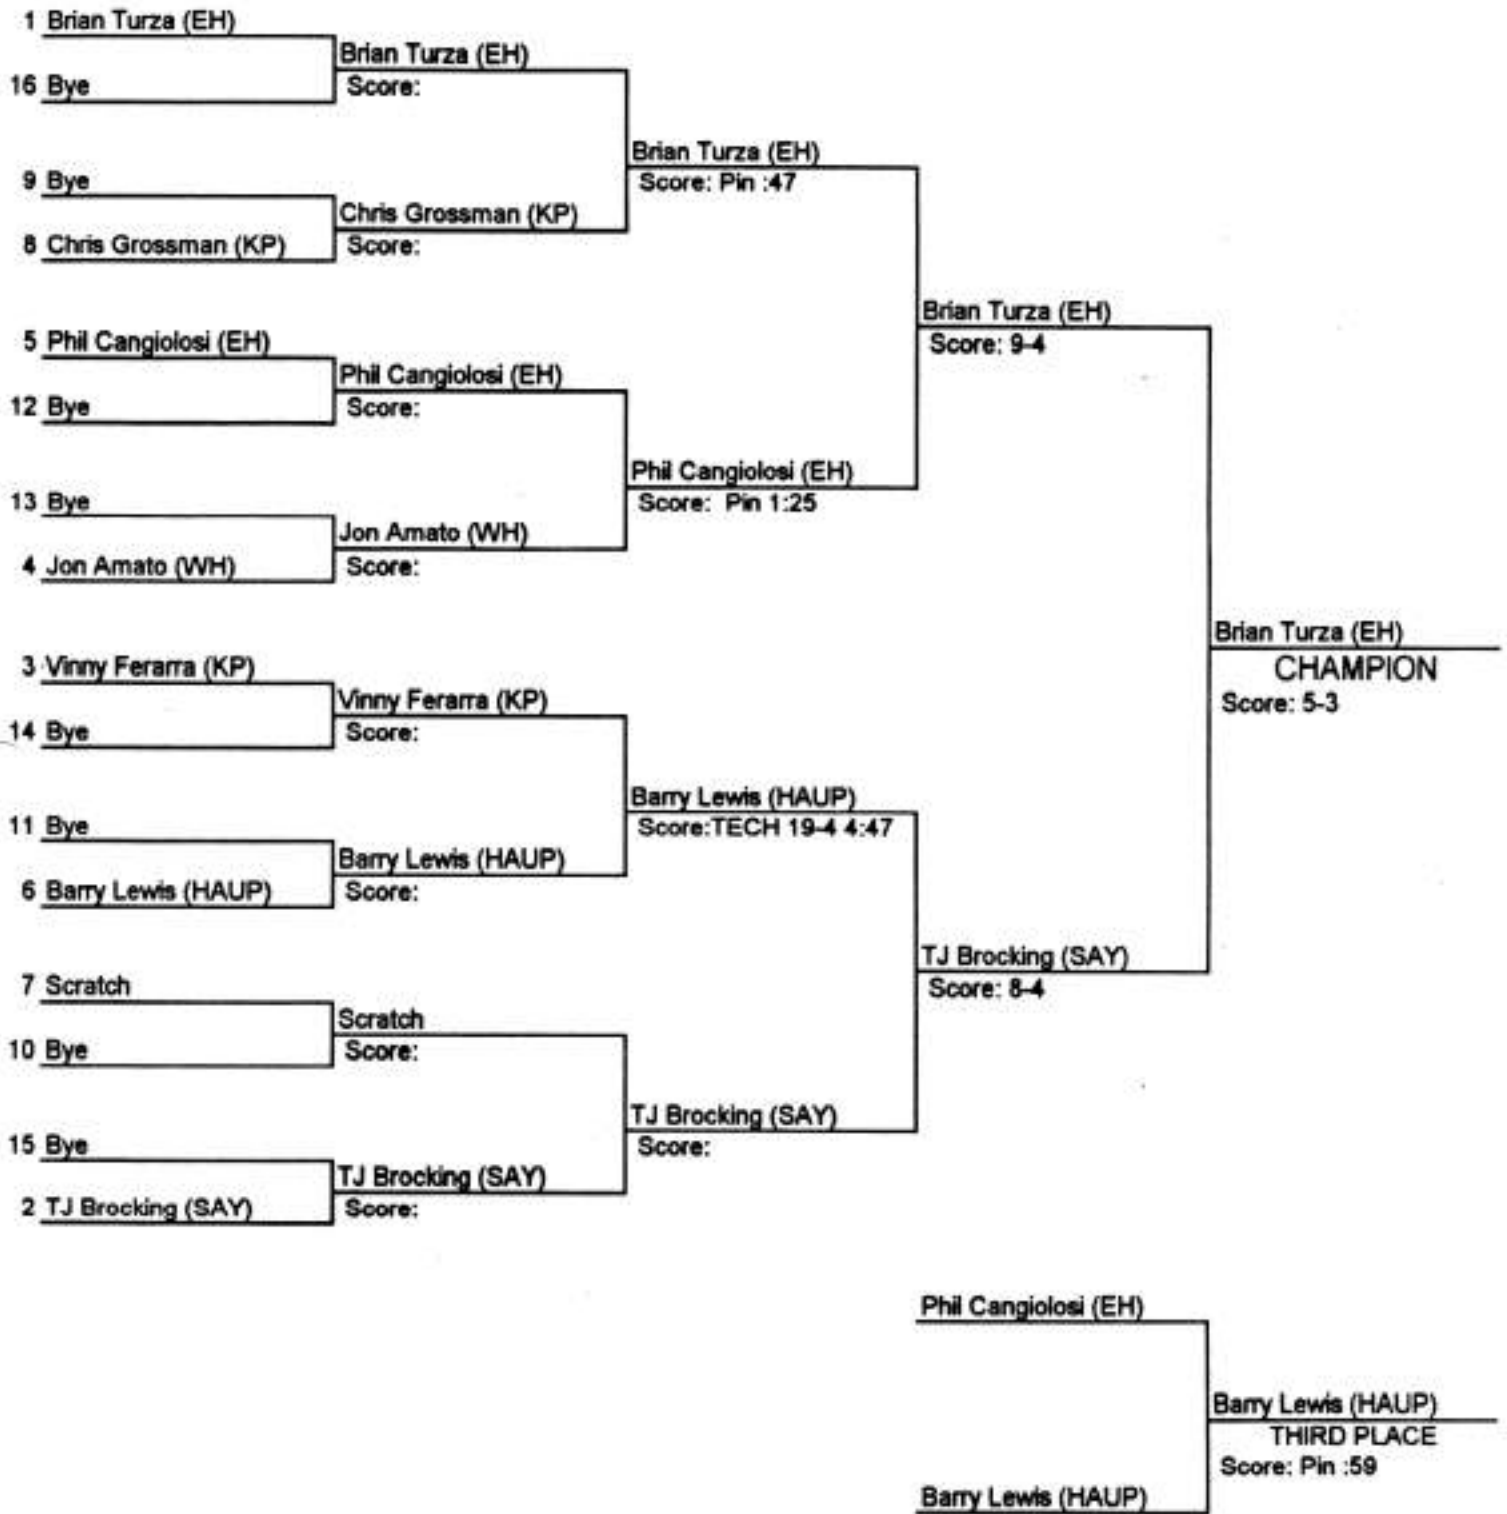

# 1999 LEAGUE IV WRESTLING TOURNAMENT

WEIGHT CLASS: 152

1999 LEAGUE IV WRESTLING TOURNAMENT

WEIGHT CLASS: 160

1999 LEAGUE IV WRESTLING TOURNAMENT

WEIGHT CLASS: 171

1999 LEAGUE IV WRESTLING TOURNAMENT

WEIGHT CLASS: 189