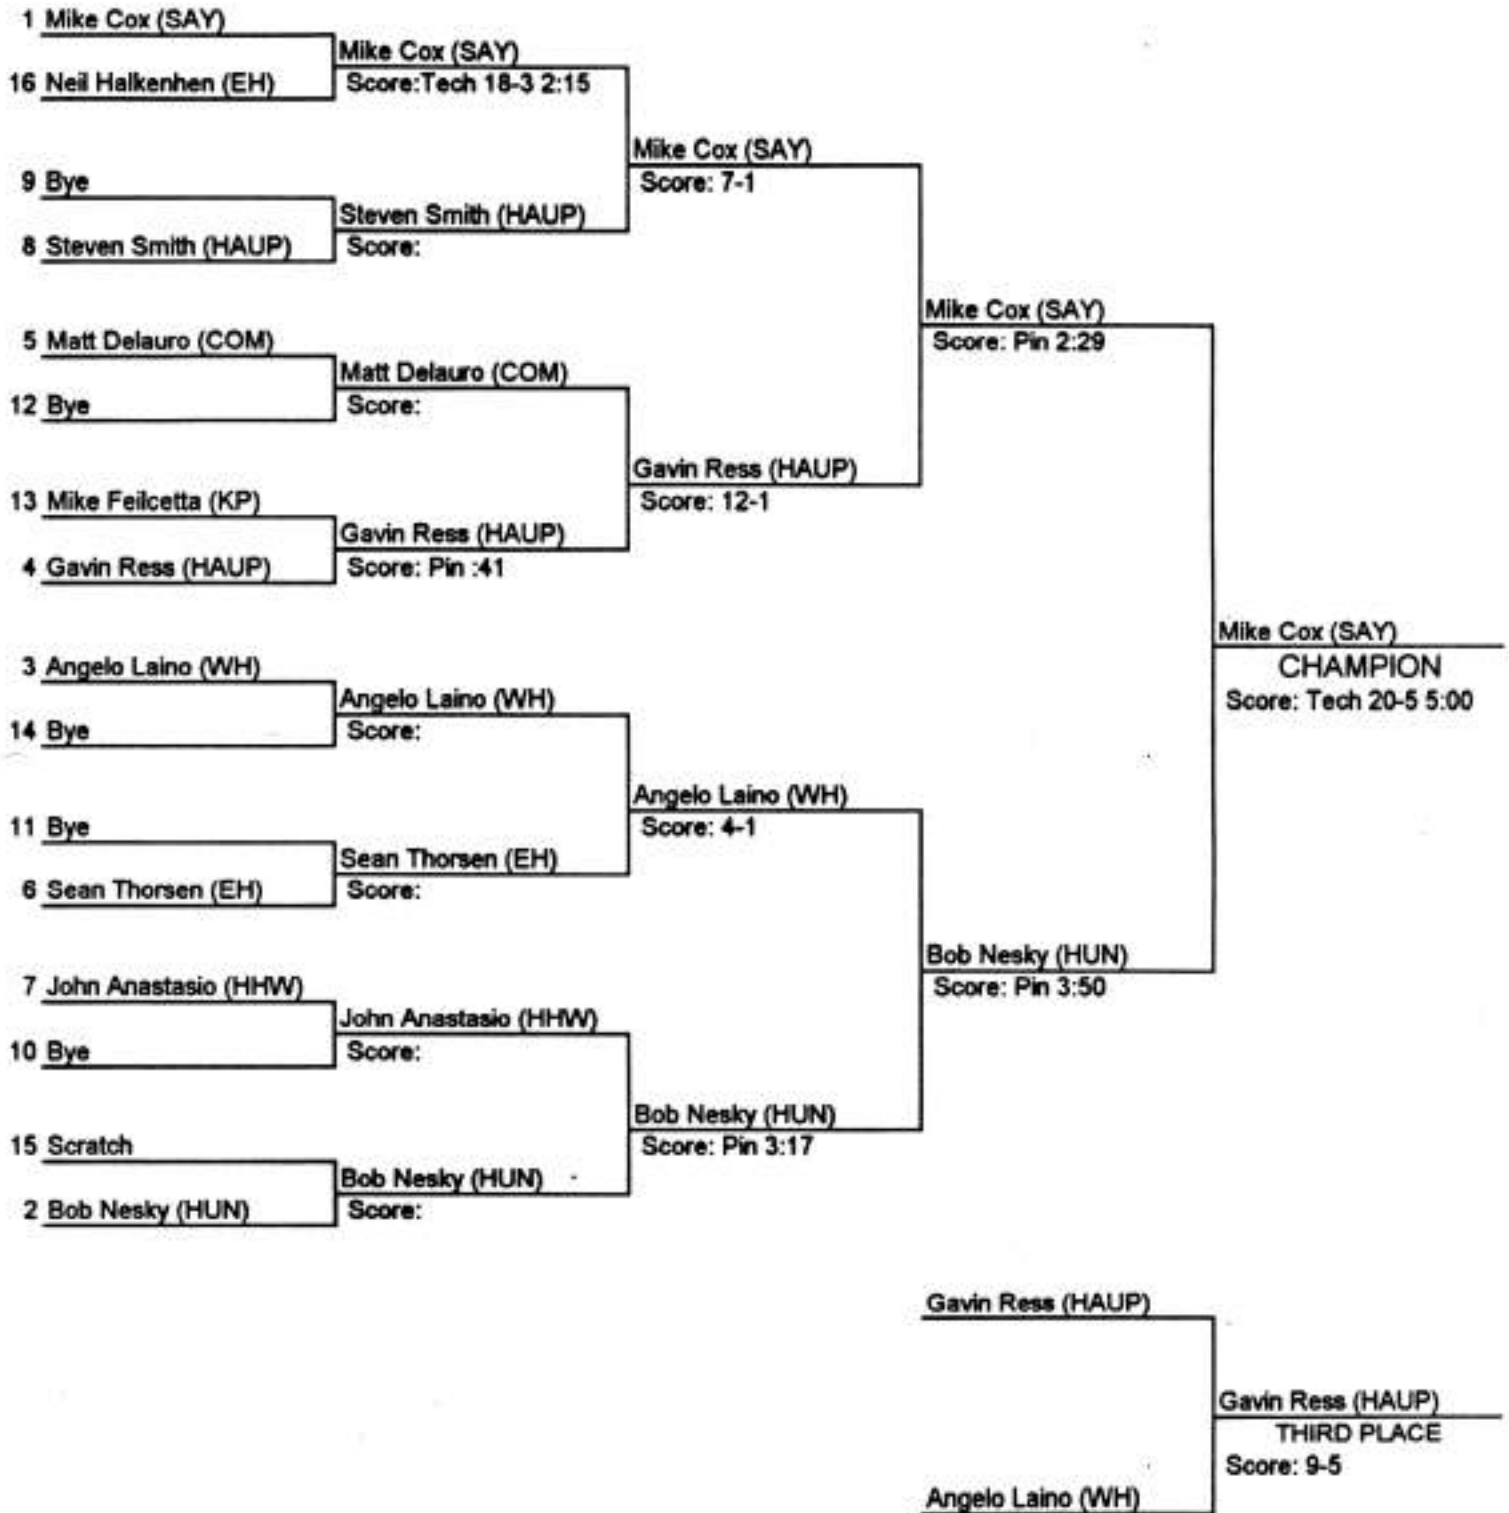

1999 LEAGUE IV WRESTLING TOURNAMENT

WEIGHT CLASS: 140