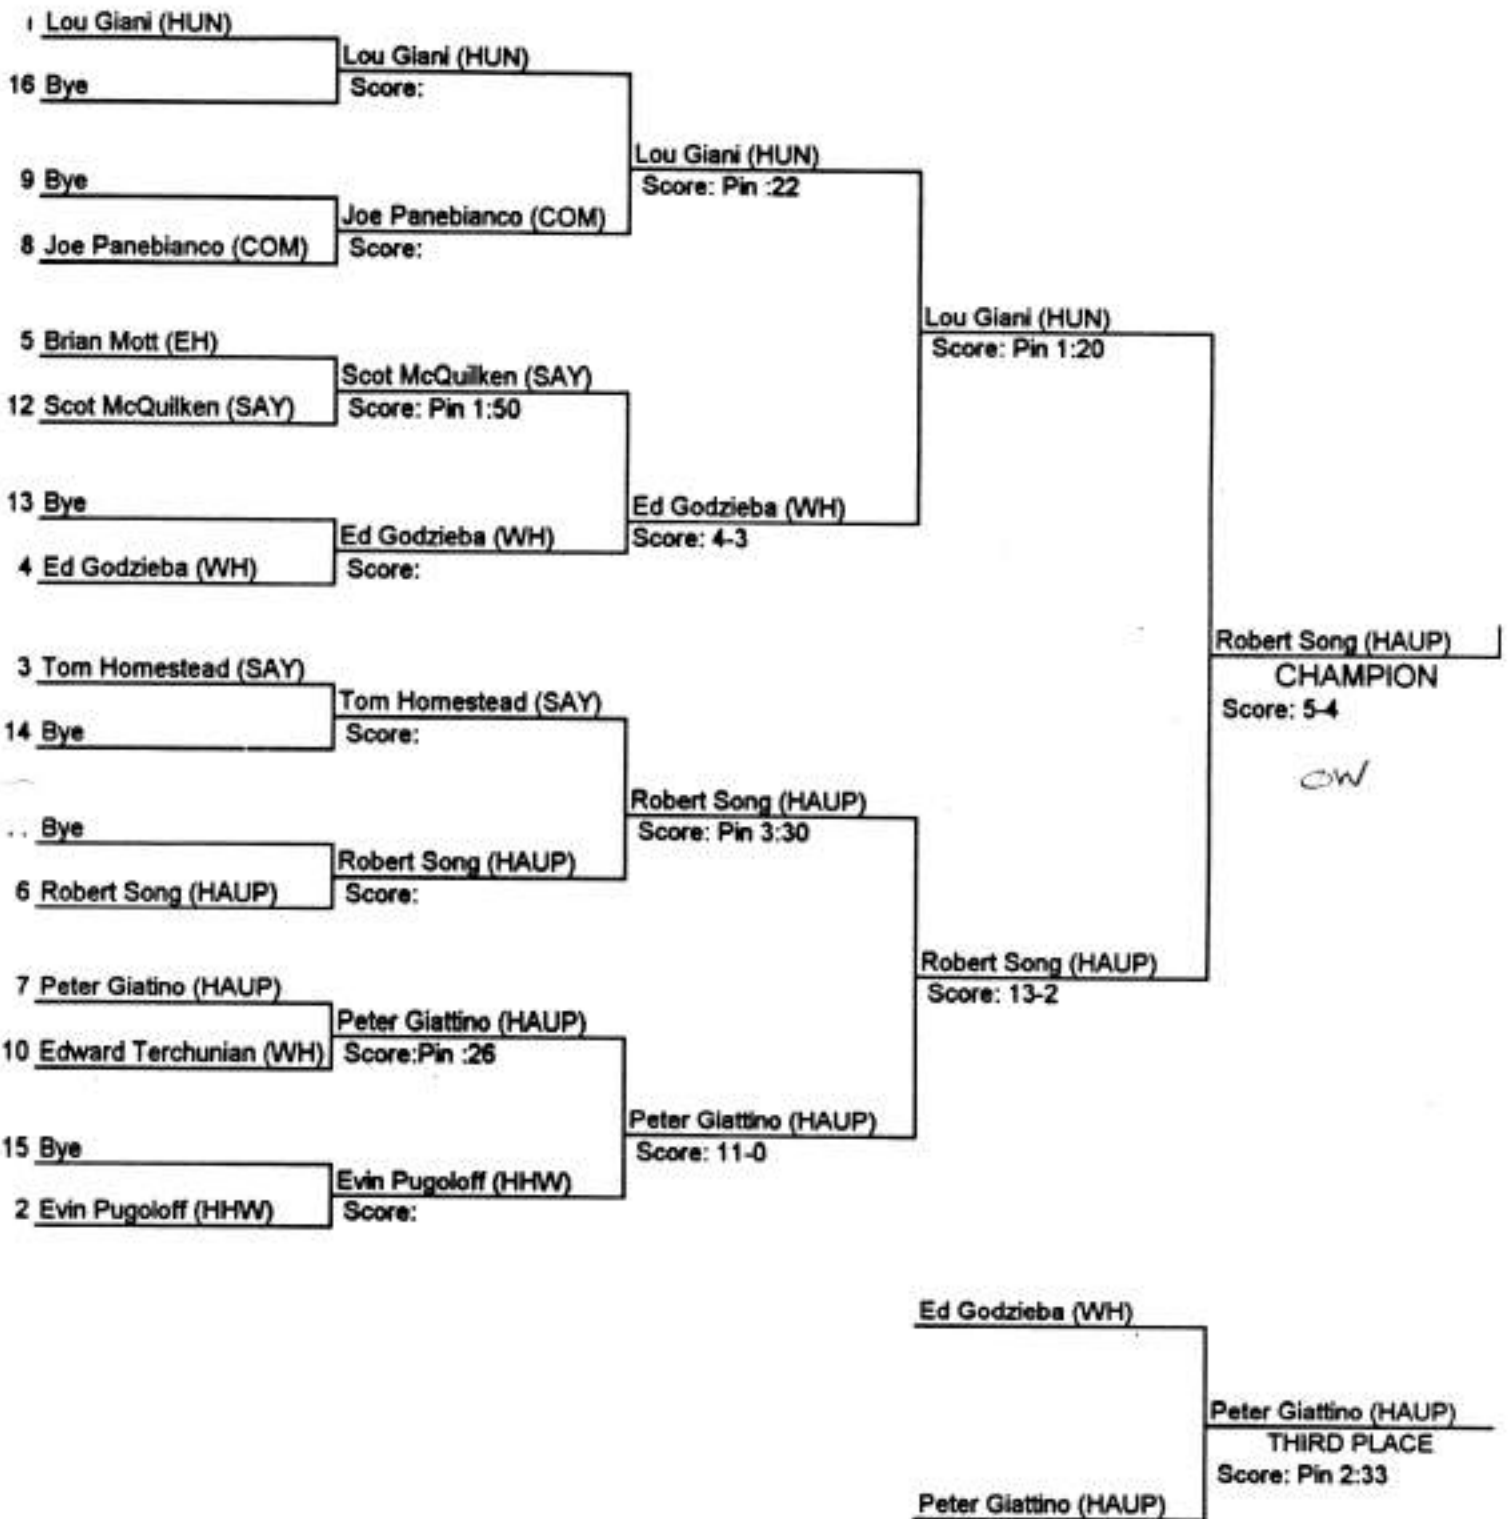

1999 LEAGUE IV WRESTLING TOURNAMENT

WEIGHT CLASS: 160