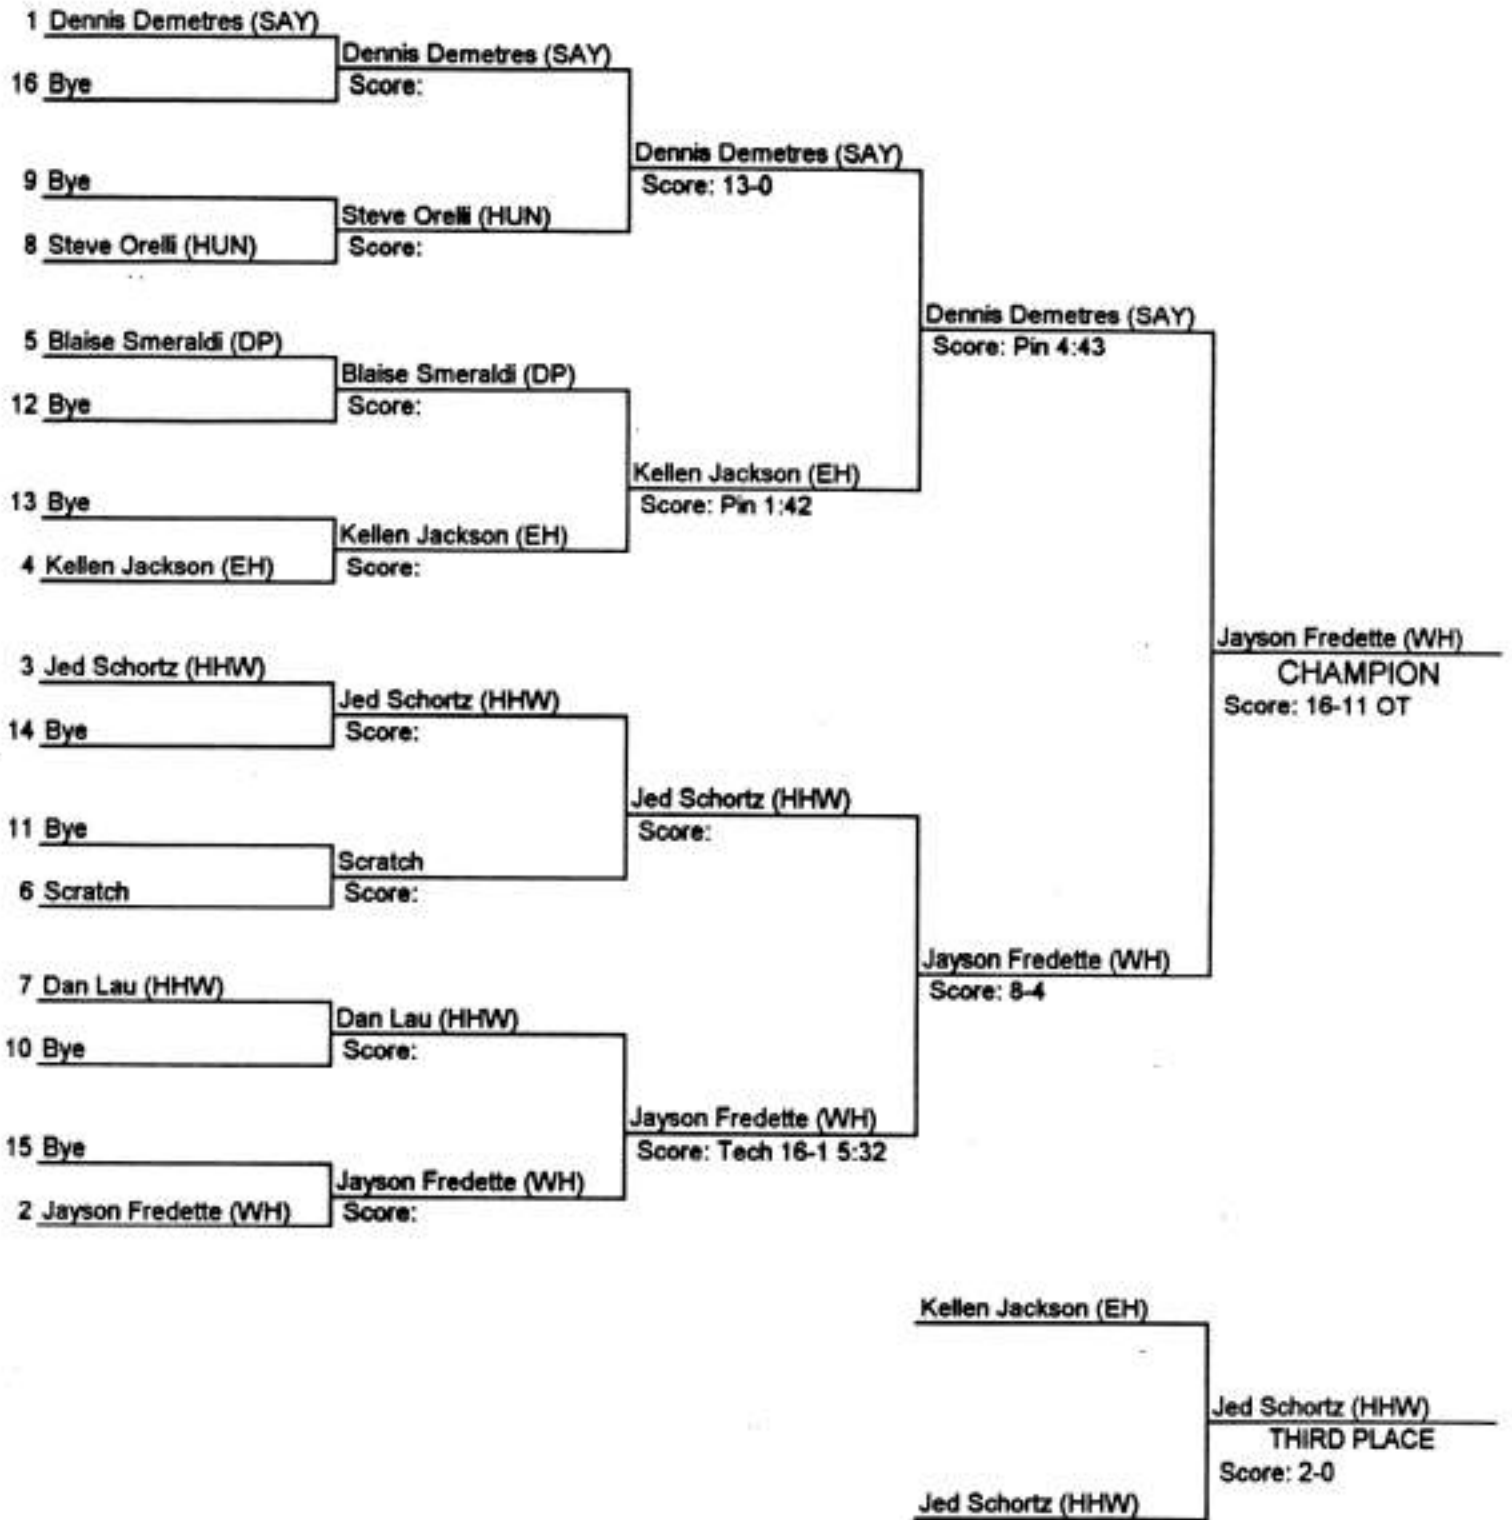

1999 LEAGUE IV WRESTLING TOURNAMENT

WEIGHT CLASS: 96

# 1999 LEAGUE IV WRESTLING TOURNAMENT

WEIGHT CLASS: 103