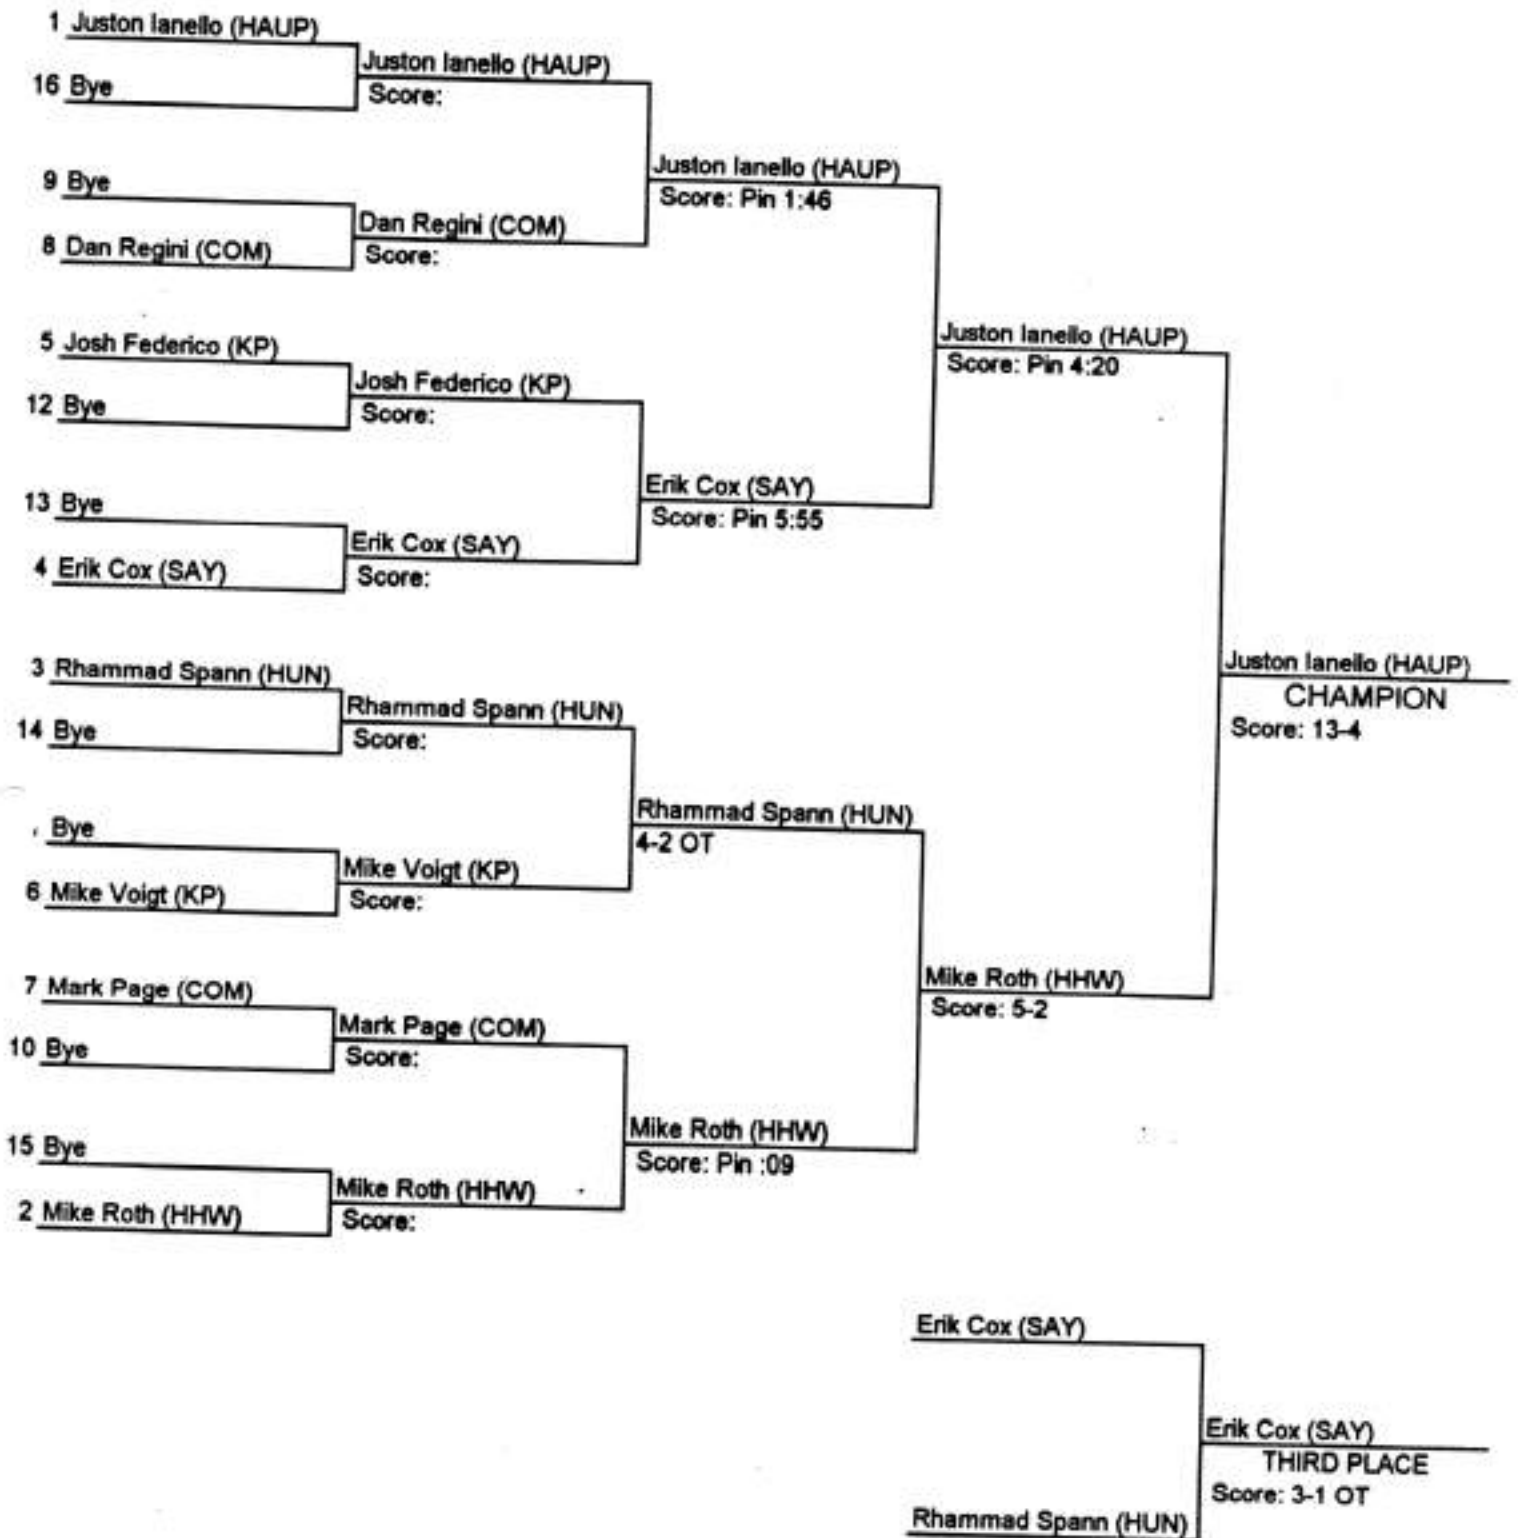

1999 LEAGUE IV WRESTLING TOURNAMENT

WEIGHT CLASS: 125