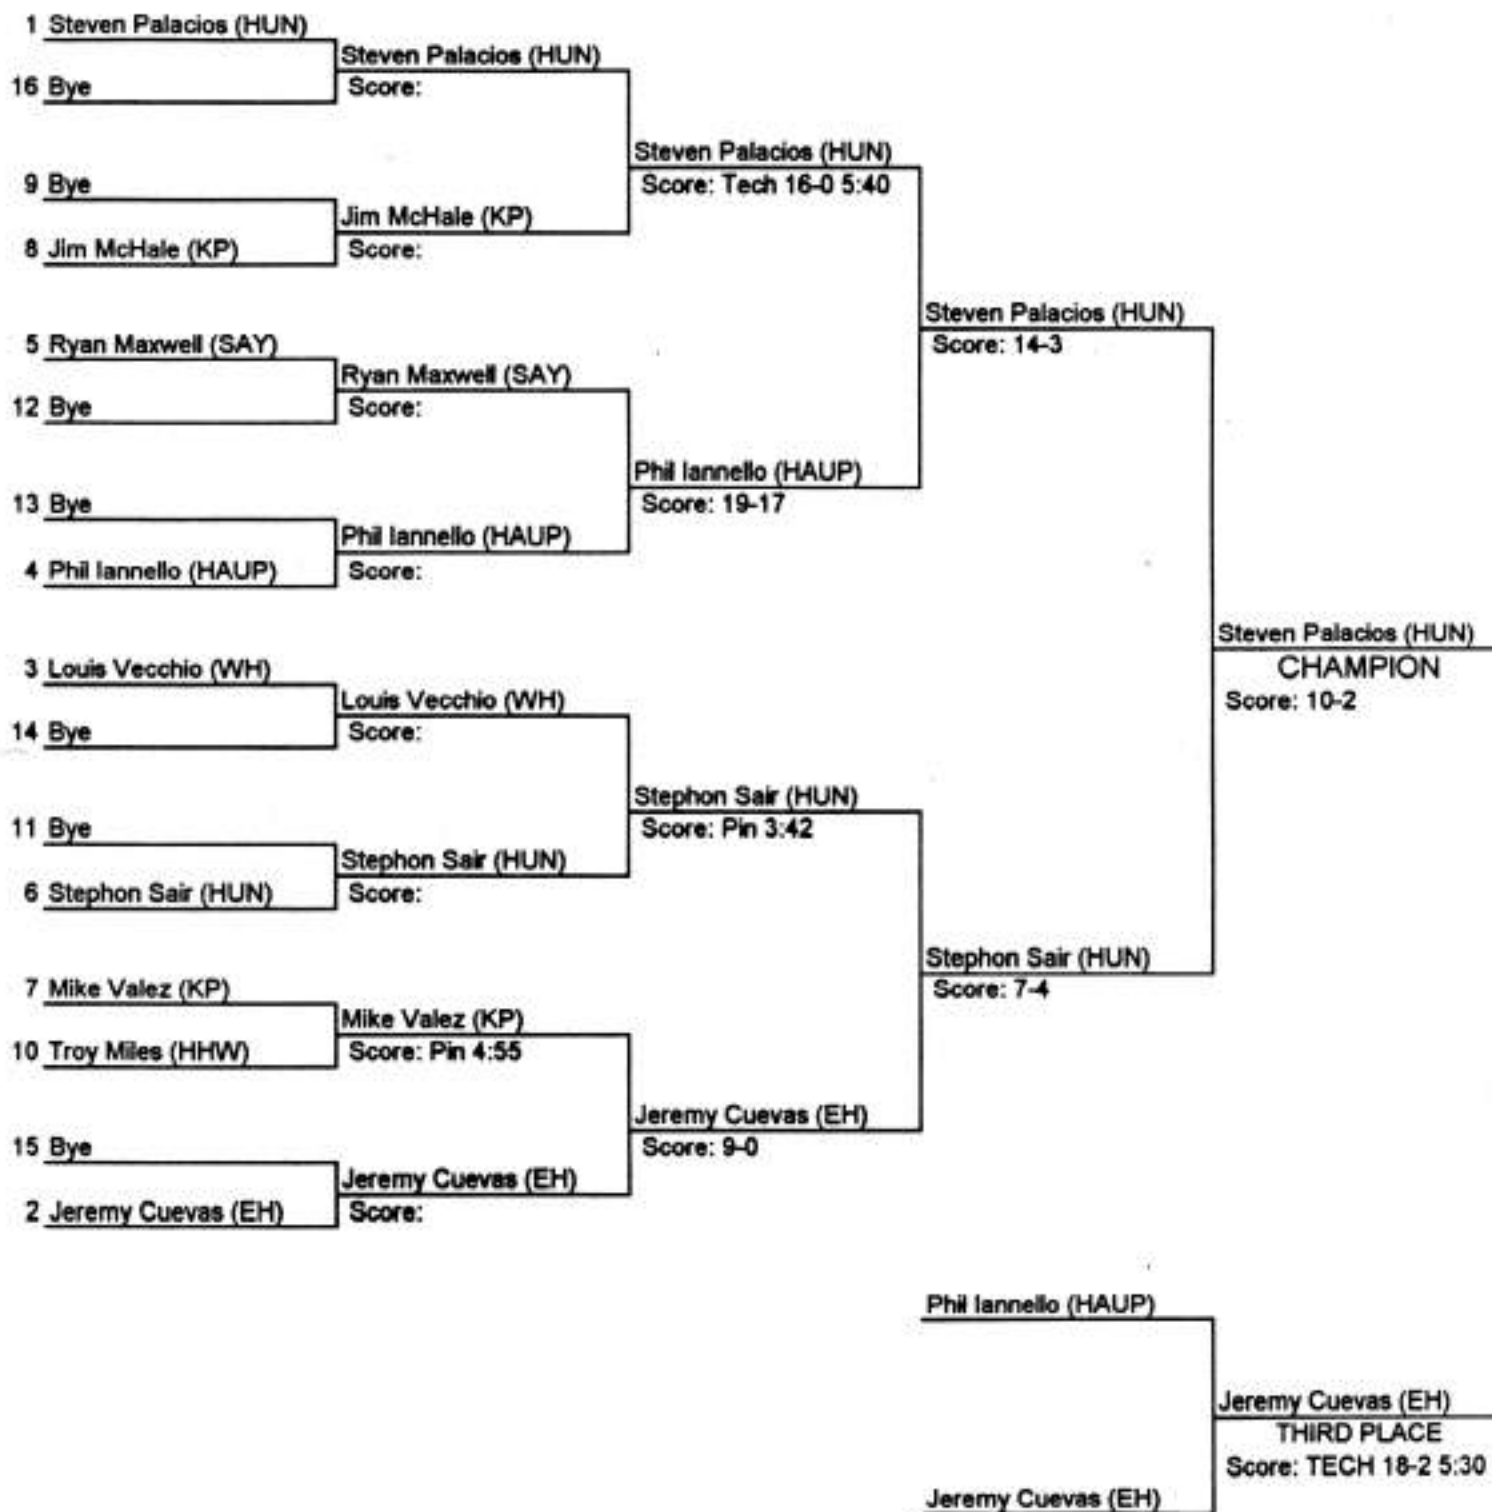

1999 LEAGUE IV WRESTLING TOURNAMENT

WEIGHT CLASS: 112