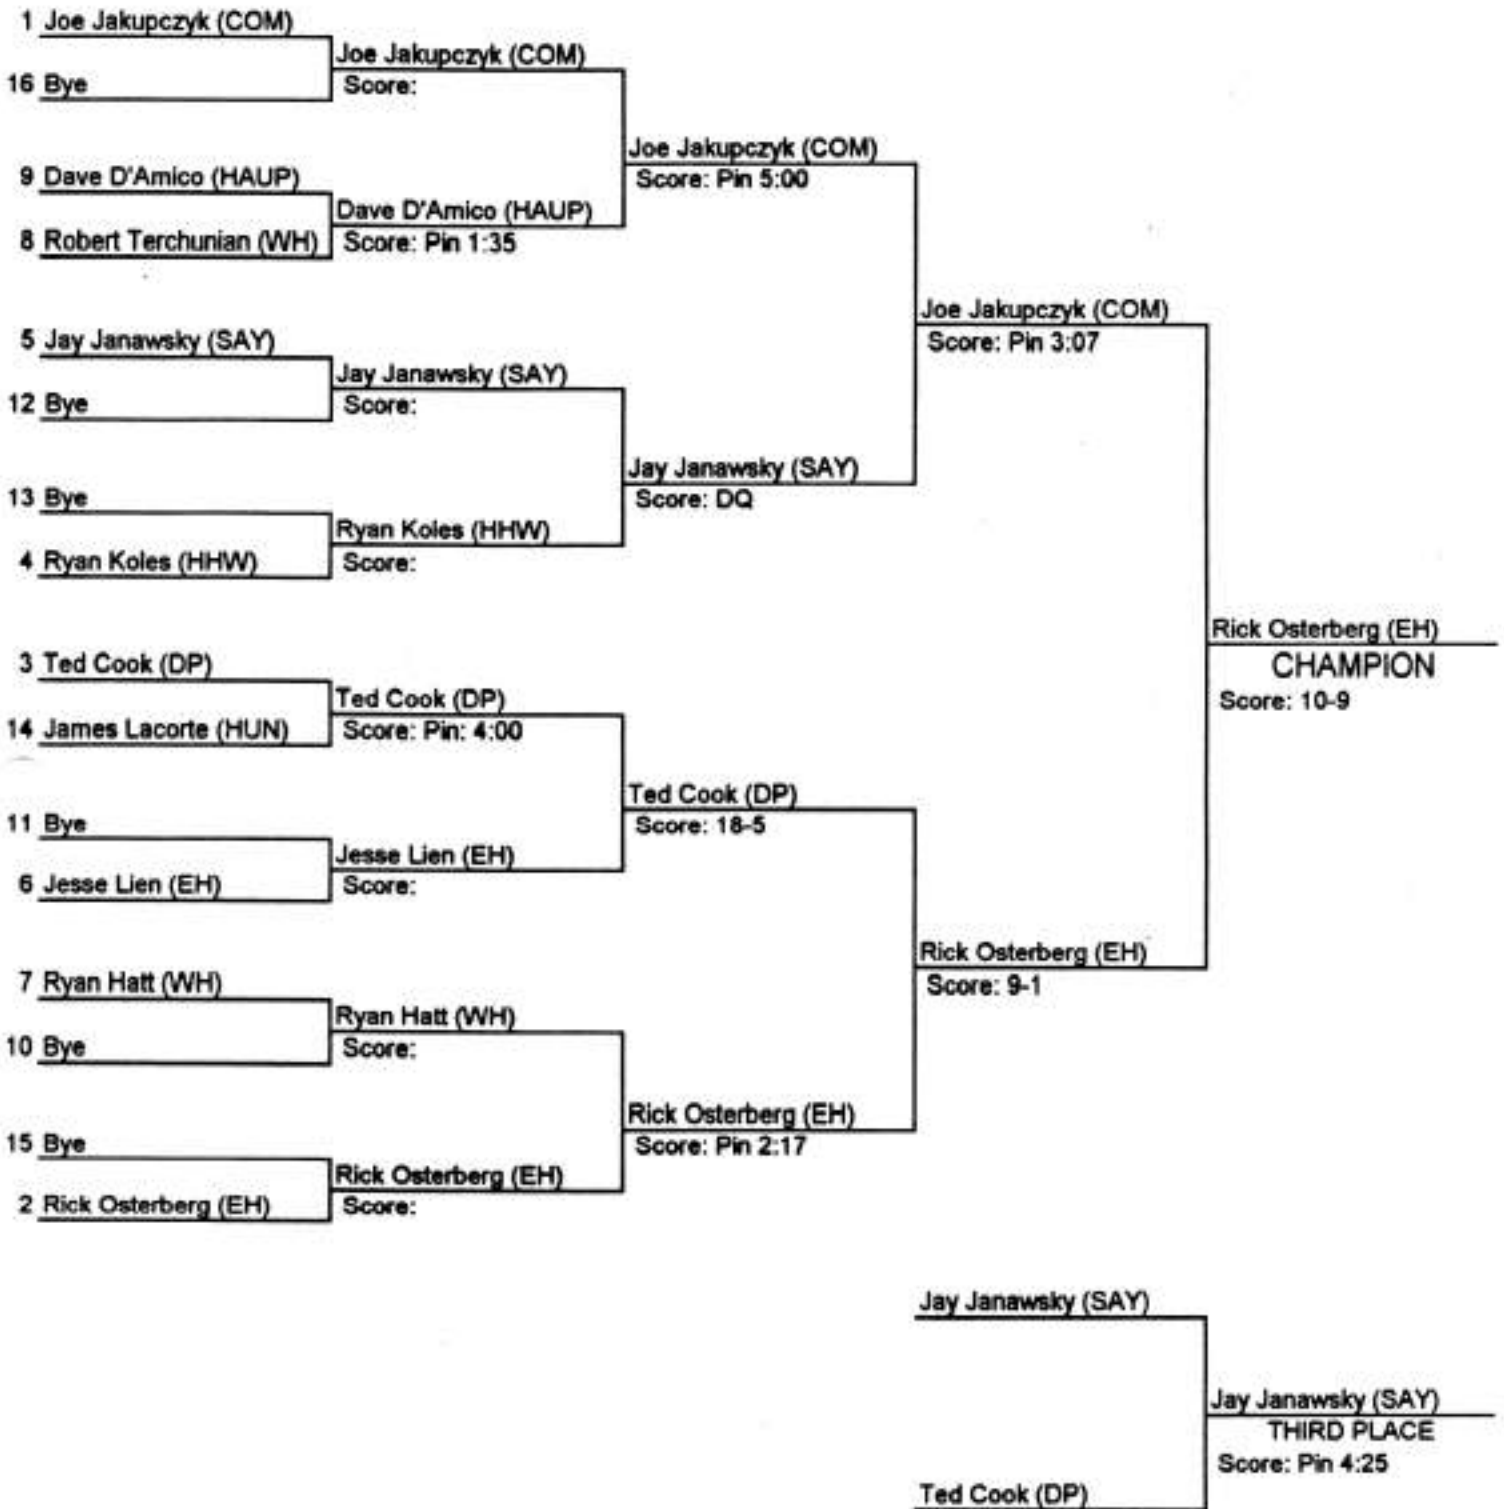

1999 LEAGUE IV WRESTLING TOURNAMENT

WEIGHT CLASS: 135