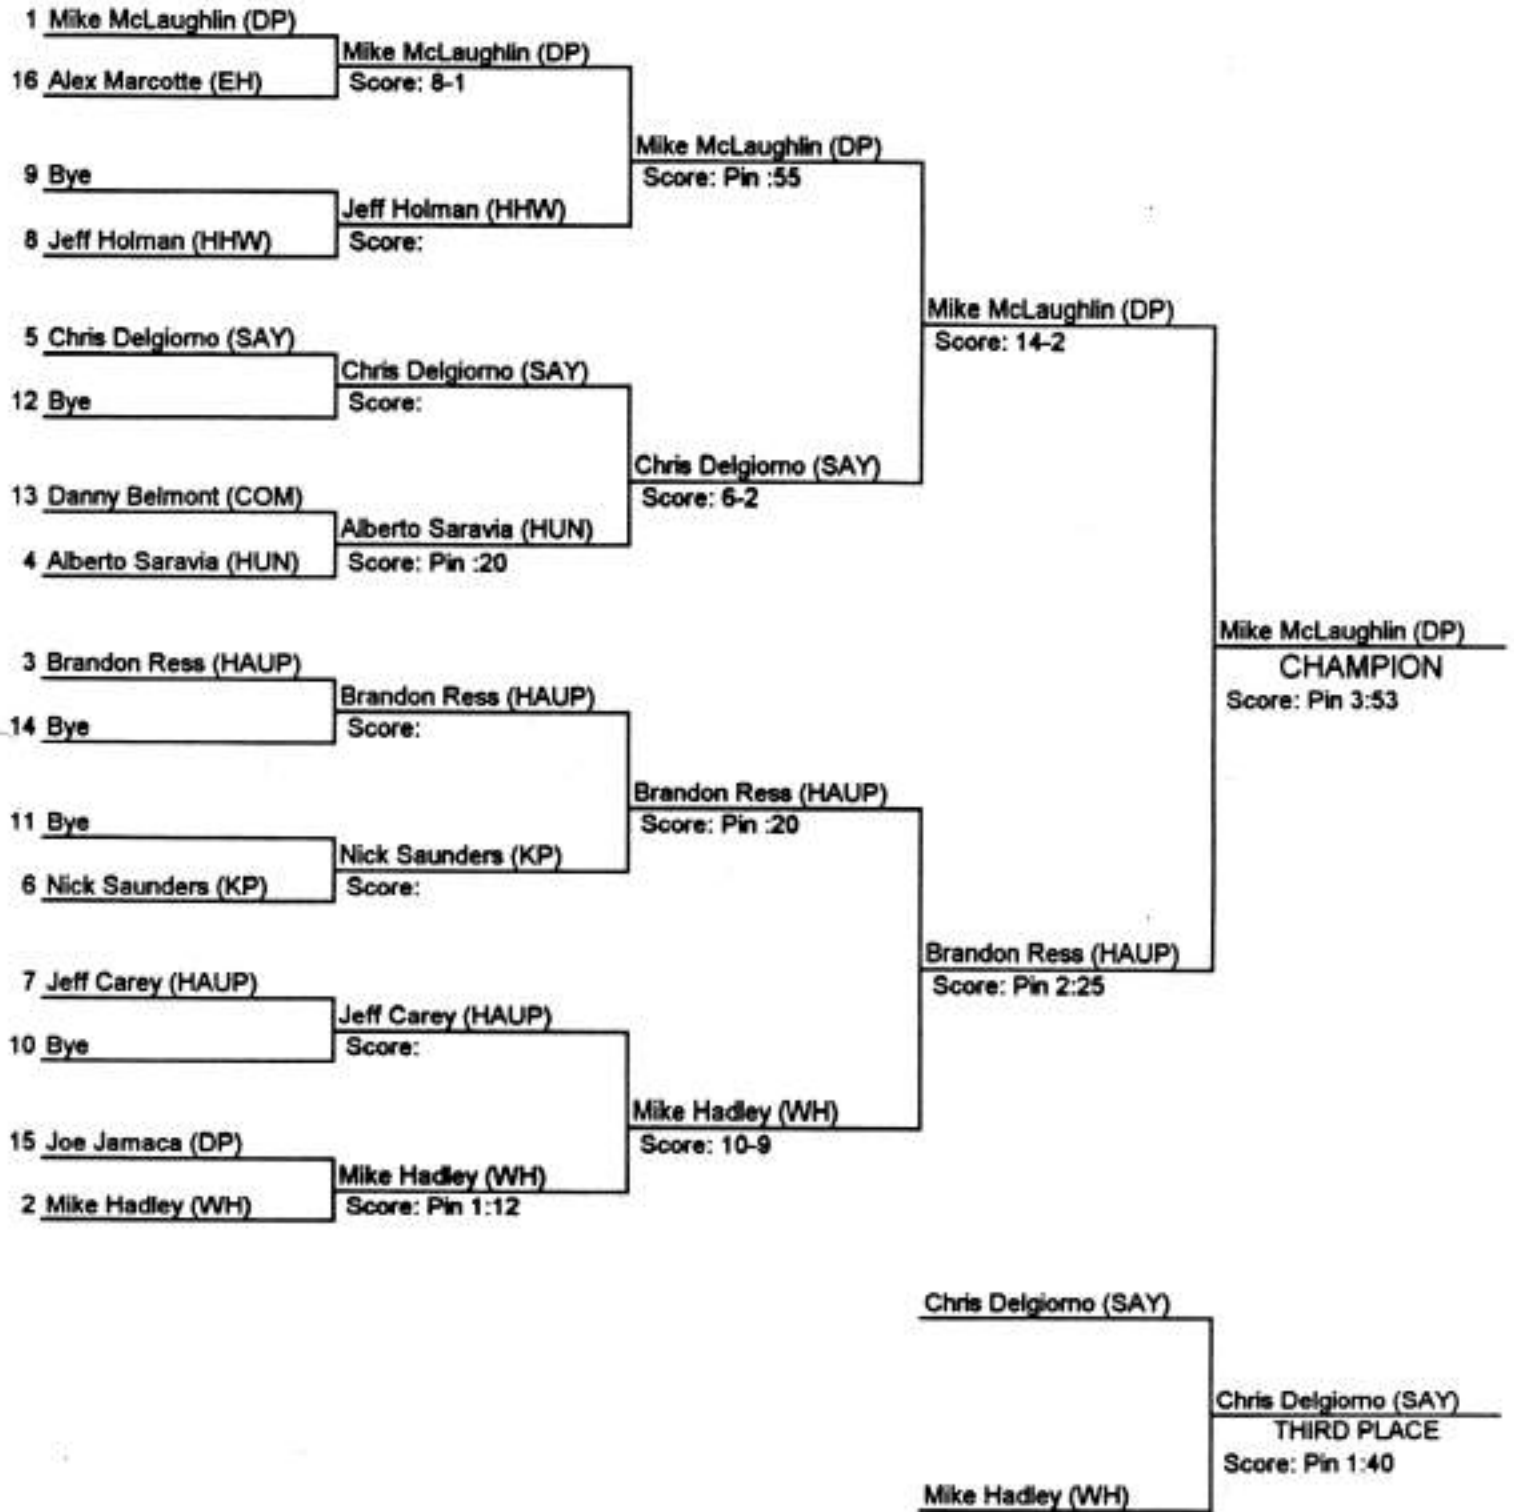

**1999 LEAGUE IV WRESTLING TOURNAMENT**

**WEIGHT CLASS: 215**