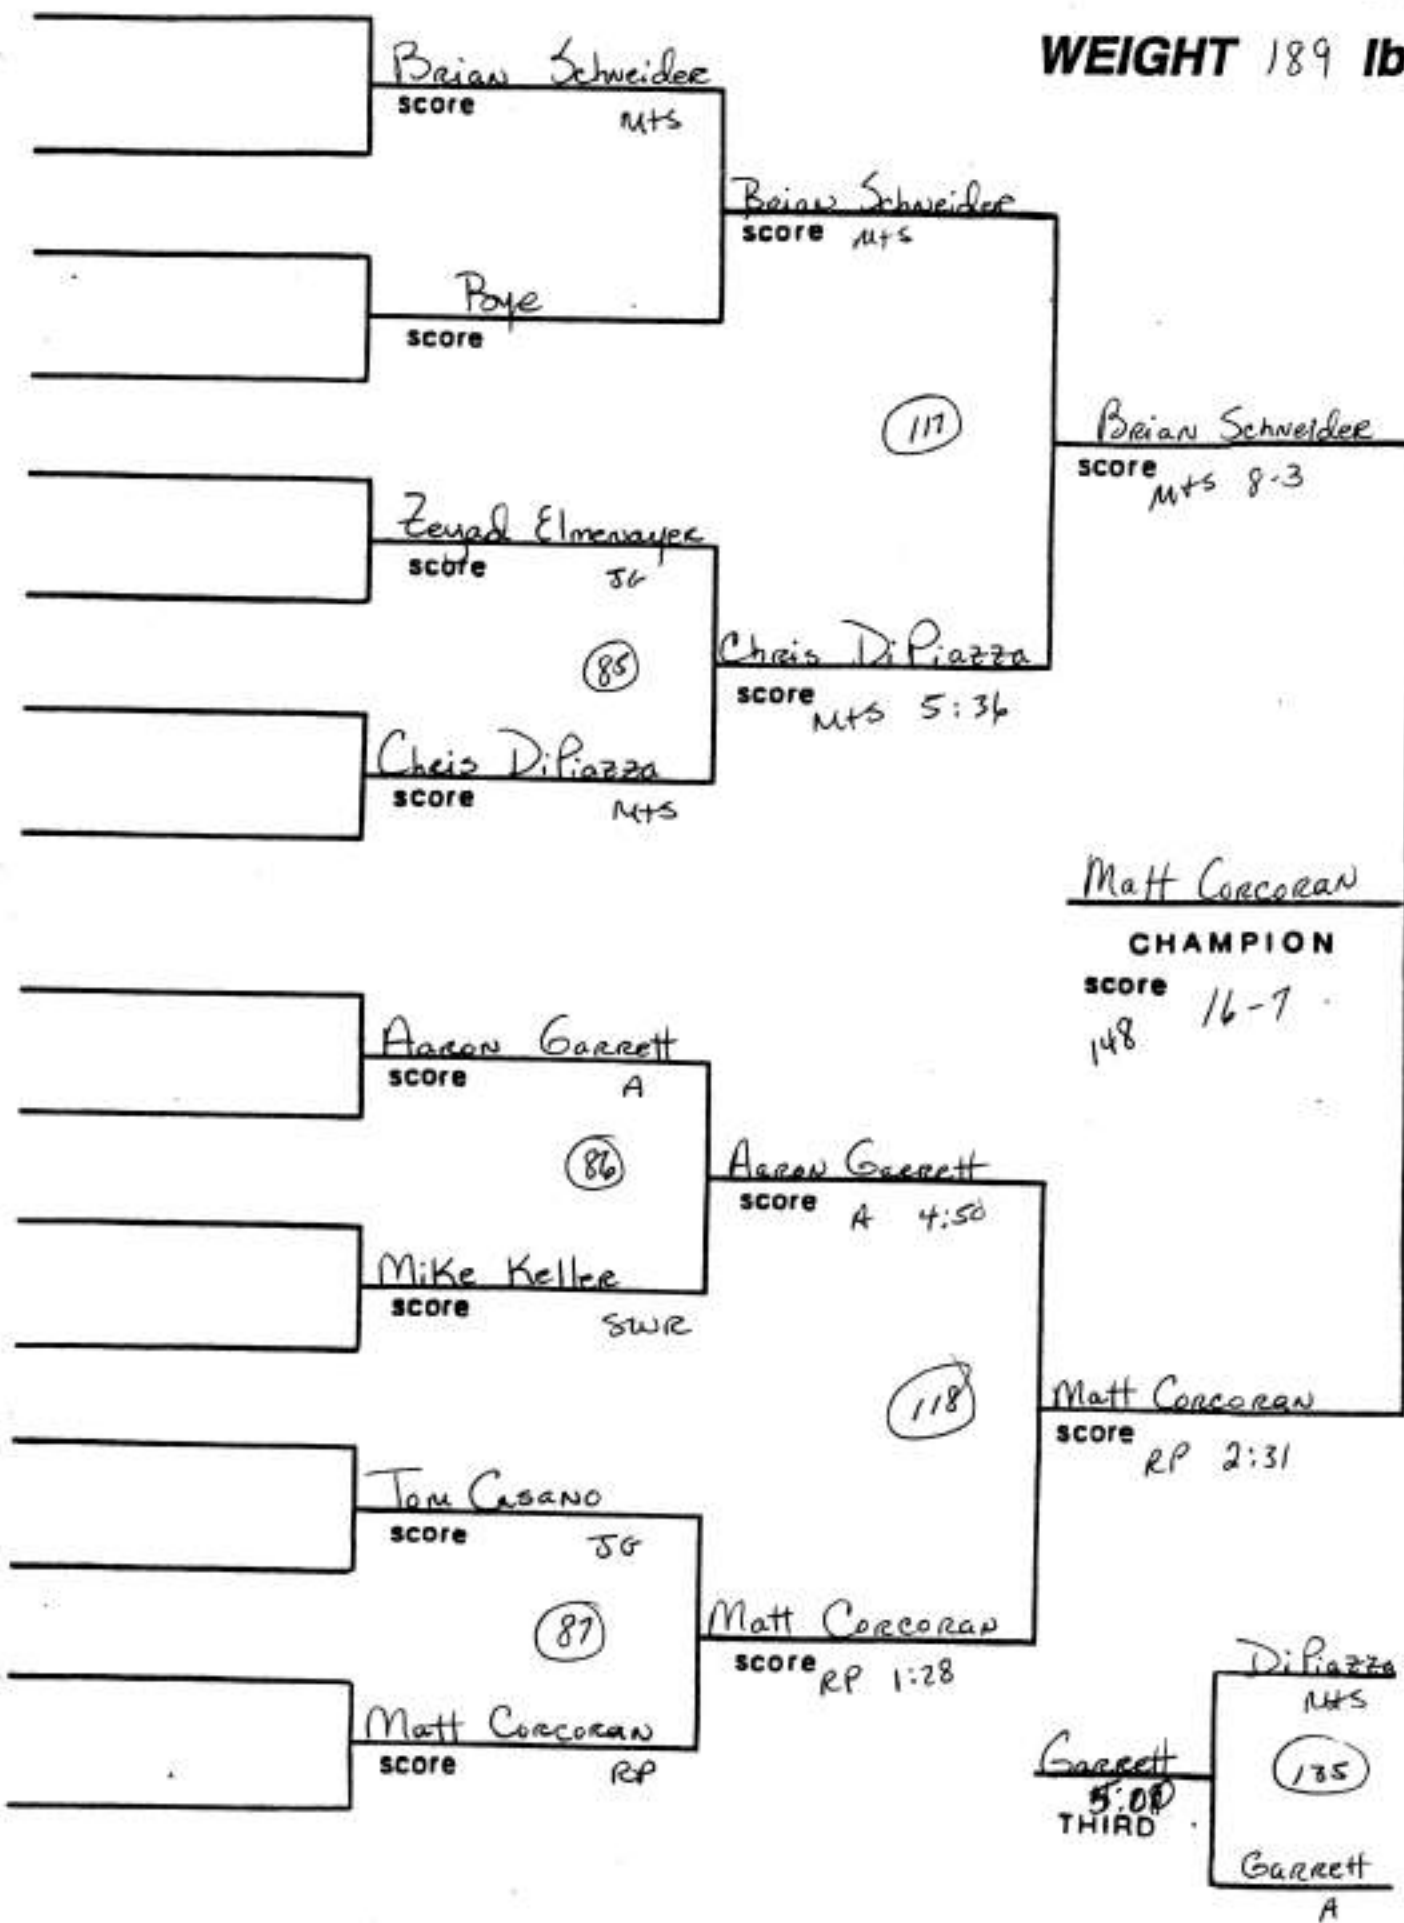

SECTION XI LEAGUE WRESTLING CHAMPIONSHIP

WEIGHT 189 lbs.