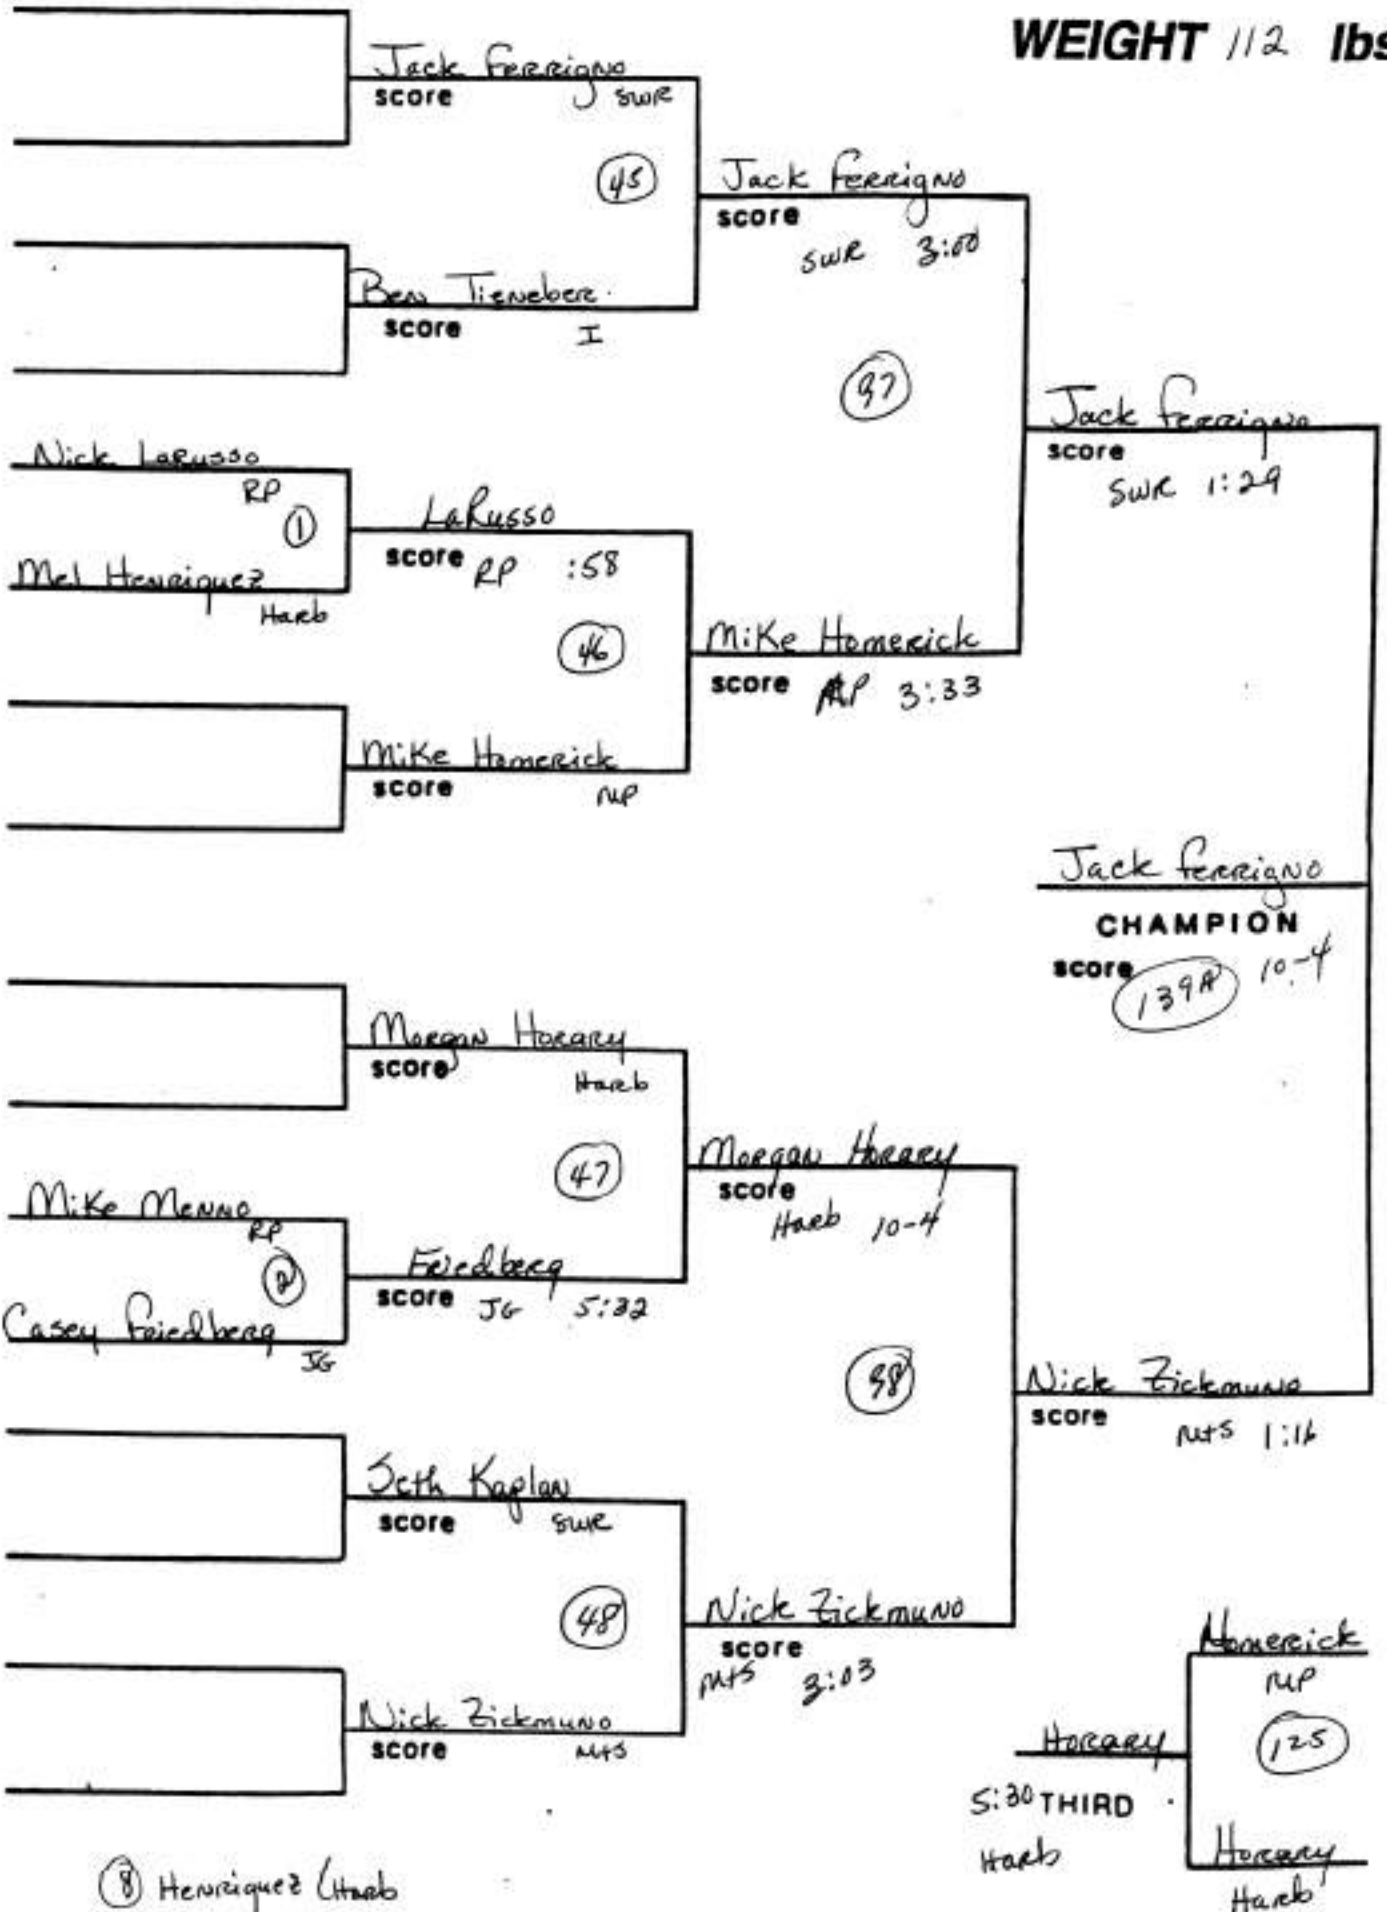

SECTION XI
LEAGUE WRESTLING CHAMPIONSHIP

WEIGHT 96 lbs.

SECTION XI LEAGUE WRESTLING CHAMPIONSHIP

WEIGHT 103 lbs.

SECTION XI LEAGUE WRESTLING CHAMPIONSHIP

WEIGHT 112 lbs.

⑧ Henriquez (HARB)

5:30 THIRD
HARB

SECTION XI LEAGUE WRESTLING CHAMPIONSHIP

WEIGHT 119 lbs.

SECTION XI LEAGUE WRESTLING CHAMPIONSHIP

WEIGHT 125 lbs.

SECTION XI LEAGUE WRESTLING CHAMPIONSHIP

WEIGHT 130 lbs.

⑧ Cortes (A)

SECTION XI LEAGUE WRESTLING CHAMPIONSHIP

WEIGHT 135 lbs.

⑧ Facon (swr)

SECTION XI LEAGUE WRESTLING CHAMPIONSHIP

WEIGHT 140 lbs.

SECTION XI LEAGUE WRESTLING CHAMPIONSHIP

WEIGHT 145 lbs.

SECTION XI LEAGUE WRESTLING CHAMPIONSHIP

WEIGHT 152 lbs.

(8) Satran (56)

7-1 THIRD

SECTION XI LEAGUE WRESTLING CHAMPIONSHIP

WEIGHT 160 lbs.

⑧ Powell (Haeb)

SECTION XI LEAGUE WRESTLING CHAMPIONSHIP

WEIGHT 171 lbs.

⑧ Solon (56)