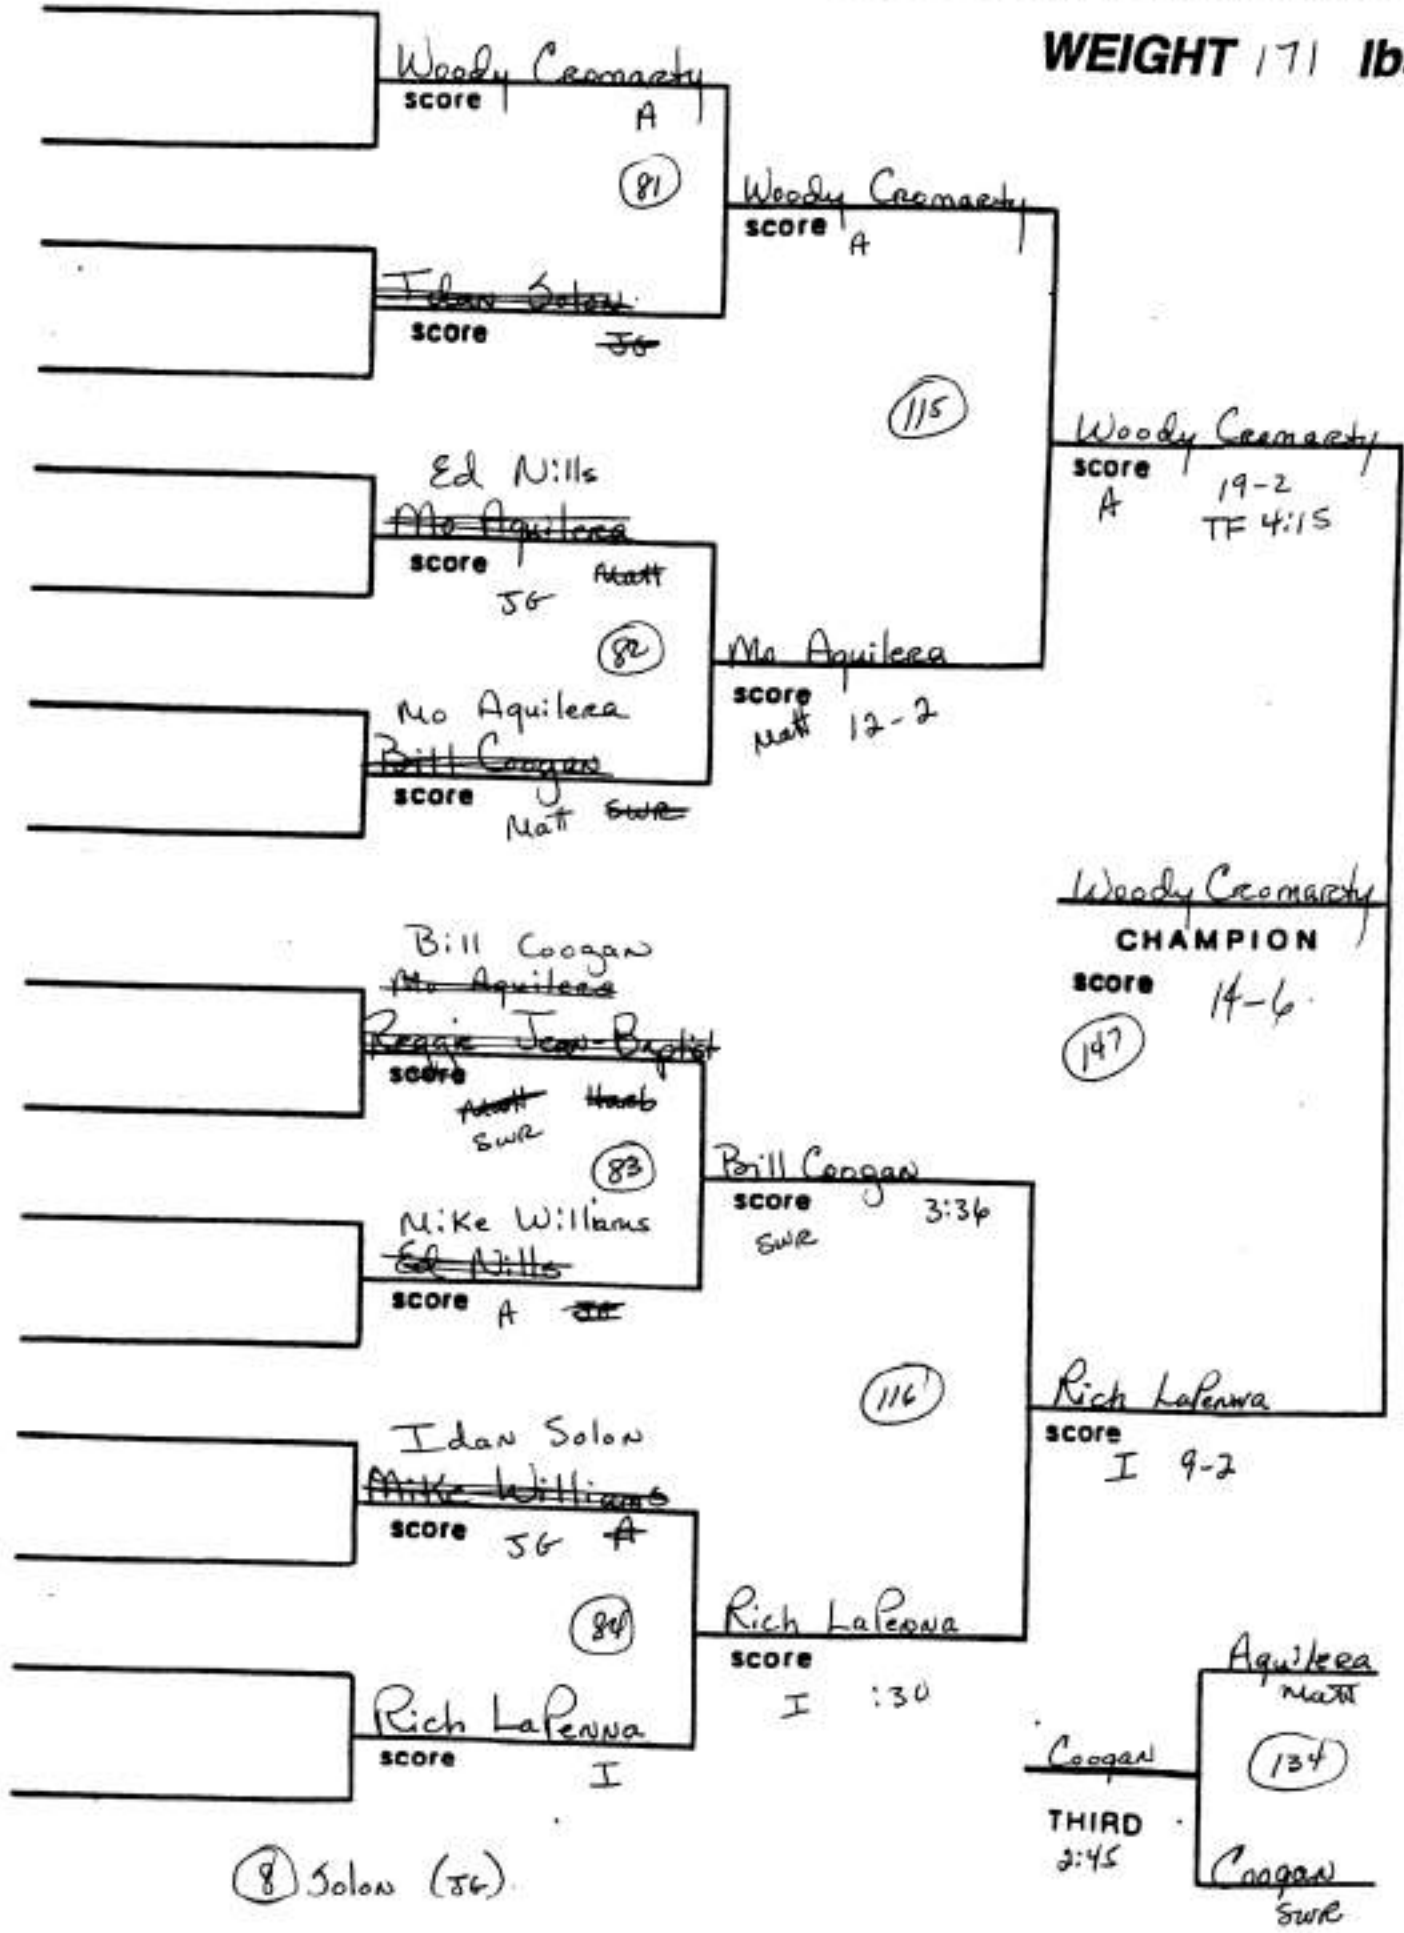

SECTION XI
LEAGUE WRESTLING CHAMPIONSHIP

WEIGHT 96 lbs.

SECTION XI LEAGUE WRESTLING CHAMPIONSHIP

WEIGHT 103 lbs.

SECTION XI LEAGUE WRESTLING CHAMPIONSHIP

WEIGHT 112 lbs.

⑧ Henriquez (HARB)

5:30 THIRD
HARB

(8) Satran (56)

7-1 THIRD

SECTION XI LEAGUE WRESTLING CHAMPIONSHIP

WEIGHT 160 lbs.

⑧ Powell (Haeb)

SECTION XI LEAGUE WRESTLING CHAMPIONSHIP

WEIGHT 171 lbs.

⑧ Solon (56)