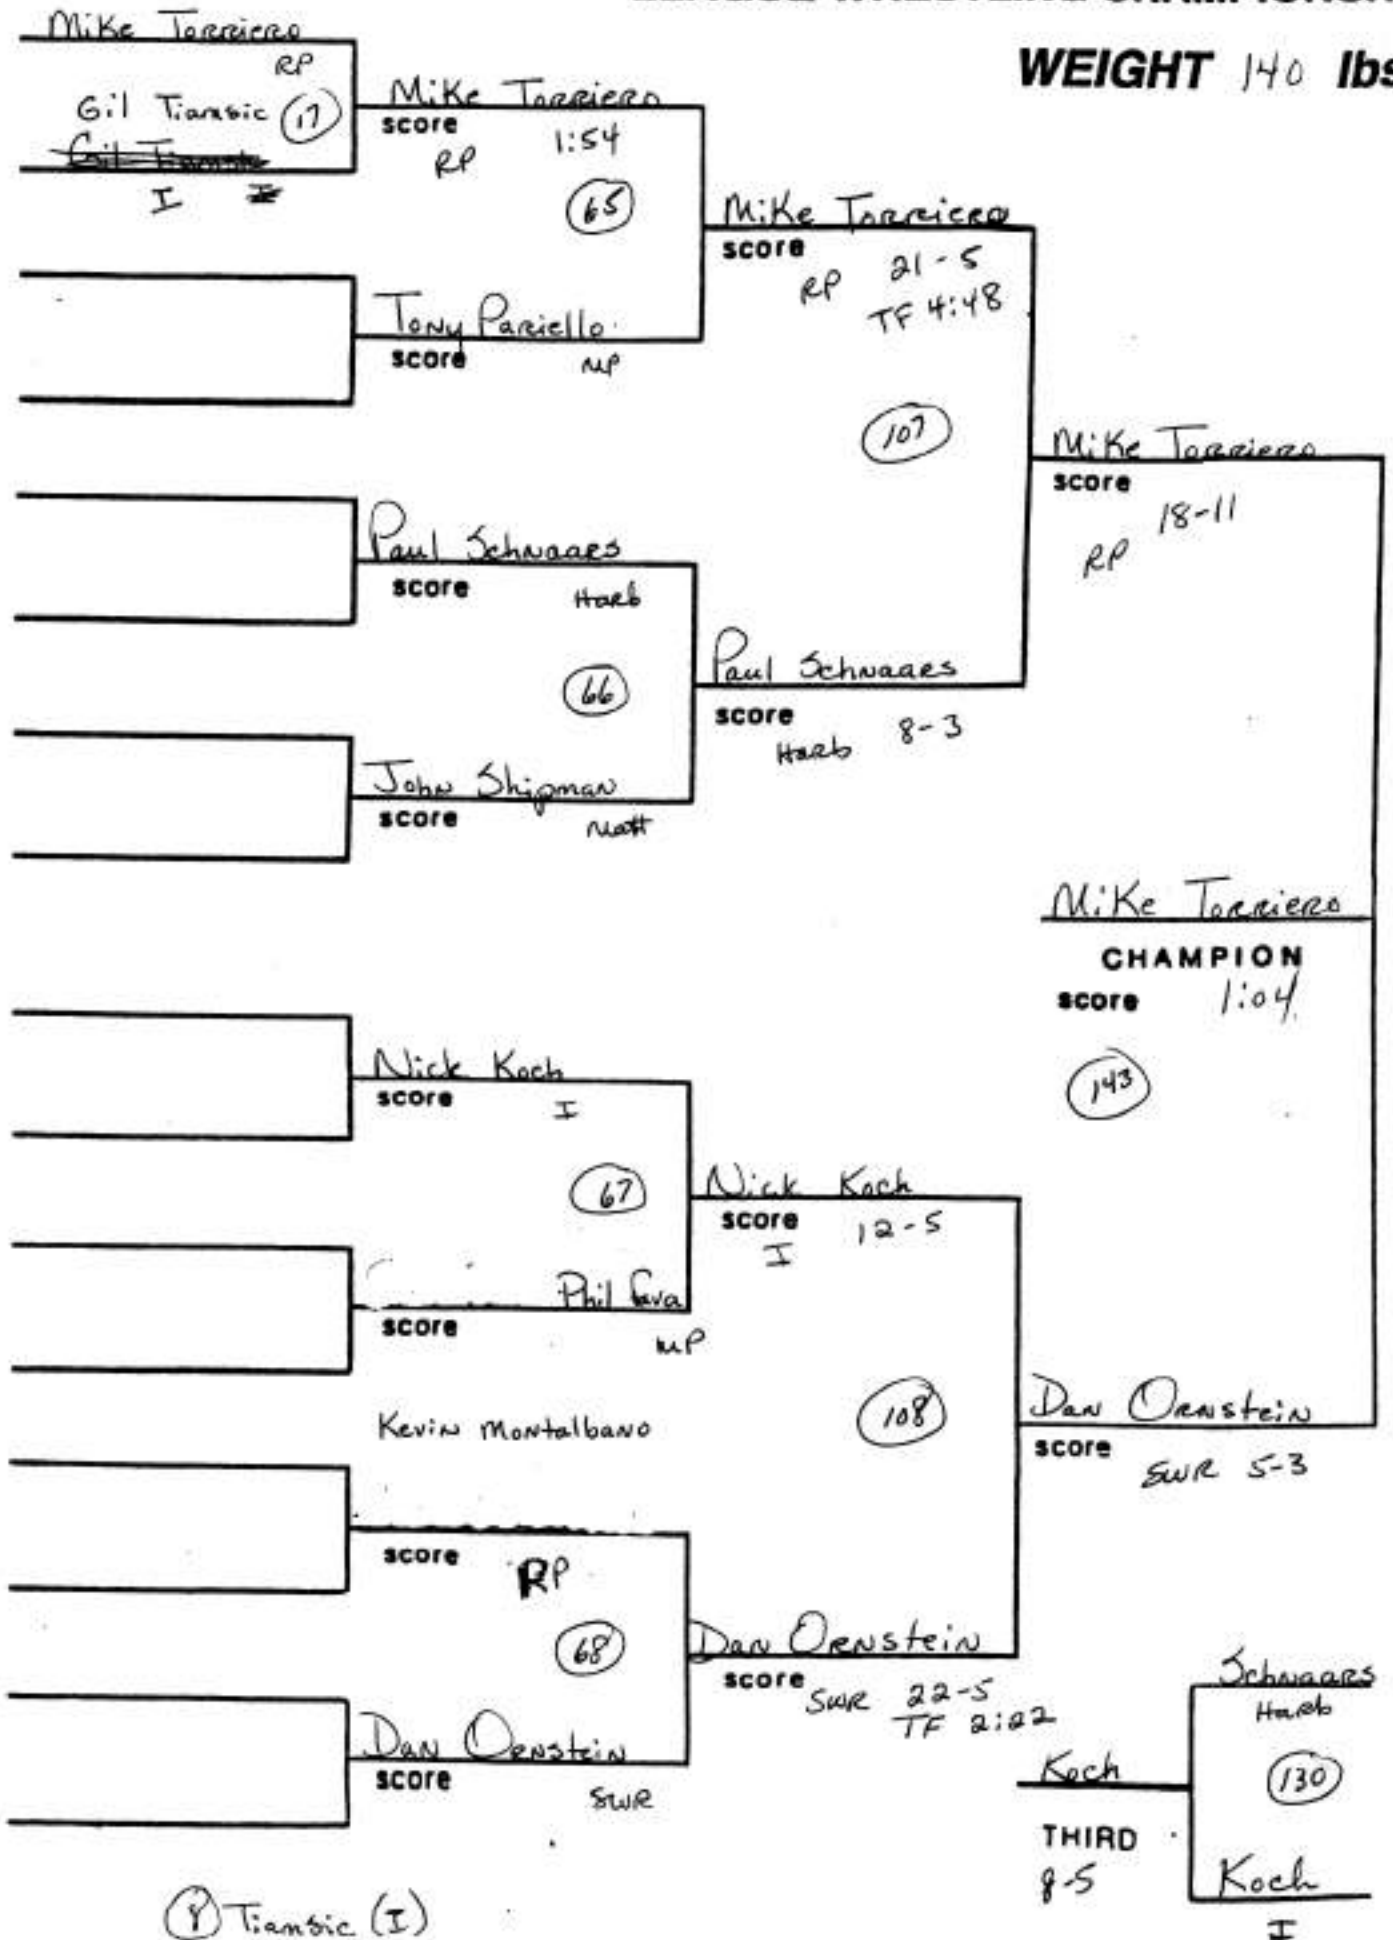

SECTION XI
LEAGUE WRESTLING CHAMPIONSHIP

WEIGHT 96 lbs.

SECTION XI LEAGUE WRESTLING CHAMPIONSHIP

WEIGHT 103 lbs.

SECTION XI LEAGUE WRESTLING CHAMPIONSHIP

WEIGHT 112 lbs.

⑧ Henriquez (HARB)

5:30 THIRD
HARB

SECTION XI LEAGUE WRESTLING CHAMPIONSHIP

WEIGHT 119 lbs.

SECTION XI LEAGUE WRESTLING CHAMPIONSHIP

WEIGHT 125 lbs.

SECTION XI LEAGUE WRESTLING CHAMPIONSHIP

WEIGHT 130 lbs.

⑧ Cortes (A)

SECTION XI LEAGUE WRESTLING CHAMPIONSHIP

WEIGHT 135 lbs.

⑧ Facon (swr)

SECTION XI LEAGUE WRESTLING CHAMPIONSHIP

WEIGHT 140 lbs.

SECTION XI LEAGUE WRESTLING CHAMPIONSHIP

WEIGHT 145 lbs.

SECTION XI LEAGUE WRESTLING CHAMPIONSHIP

WEIGHT 152 lbs.

(8) Satran (56)

7-1 THIRD

SECTION XI LEAGUE WRESTLING CHAMPIONSHIP

WEIGHT 160 lbs.

⑧ Powell (Haeb)

SECTION XI LEAGUE WRESTLING CHAMPIONSHIP

WEIGHT 171 lbs.

⑧ Solon (56)