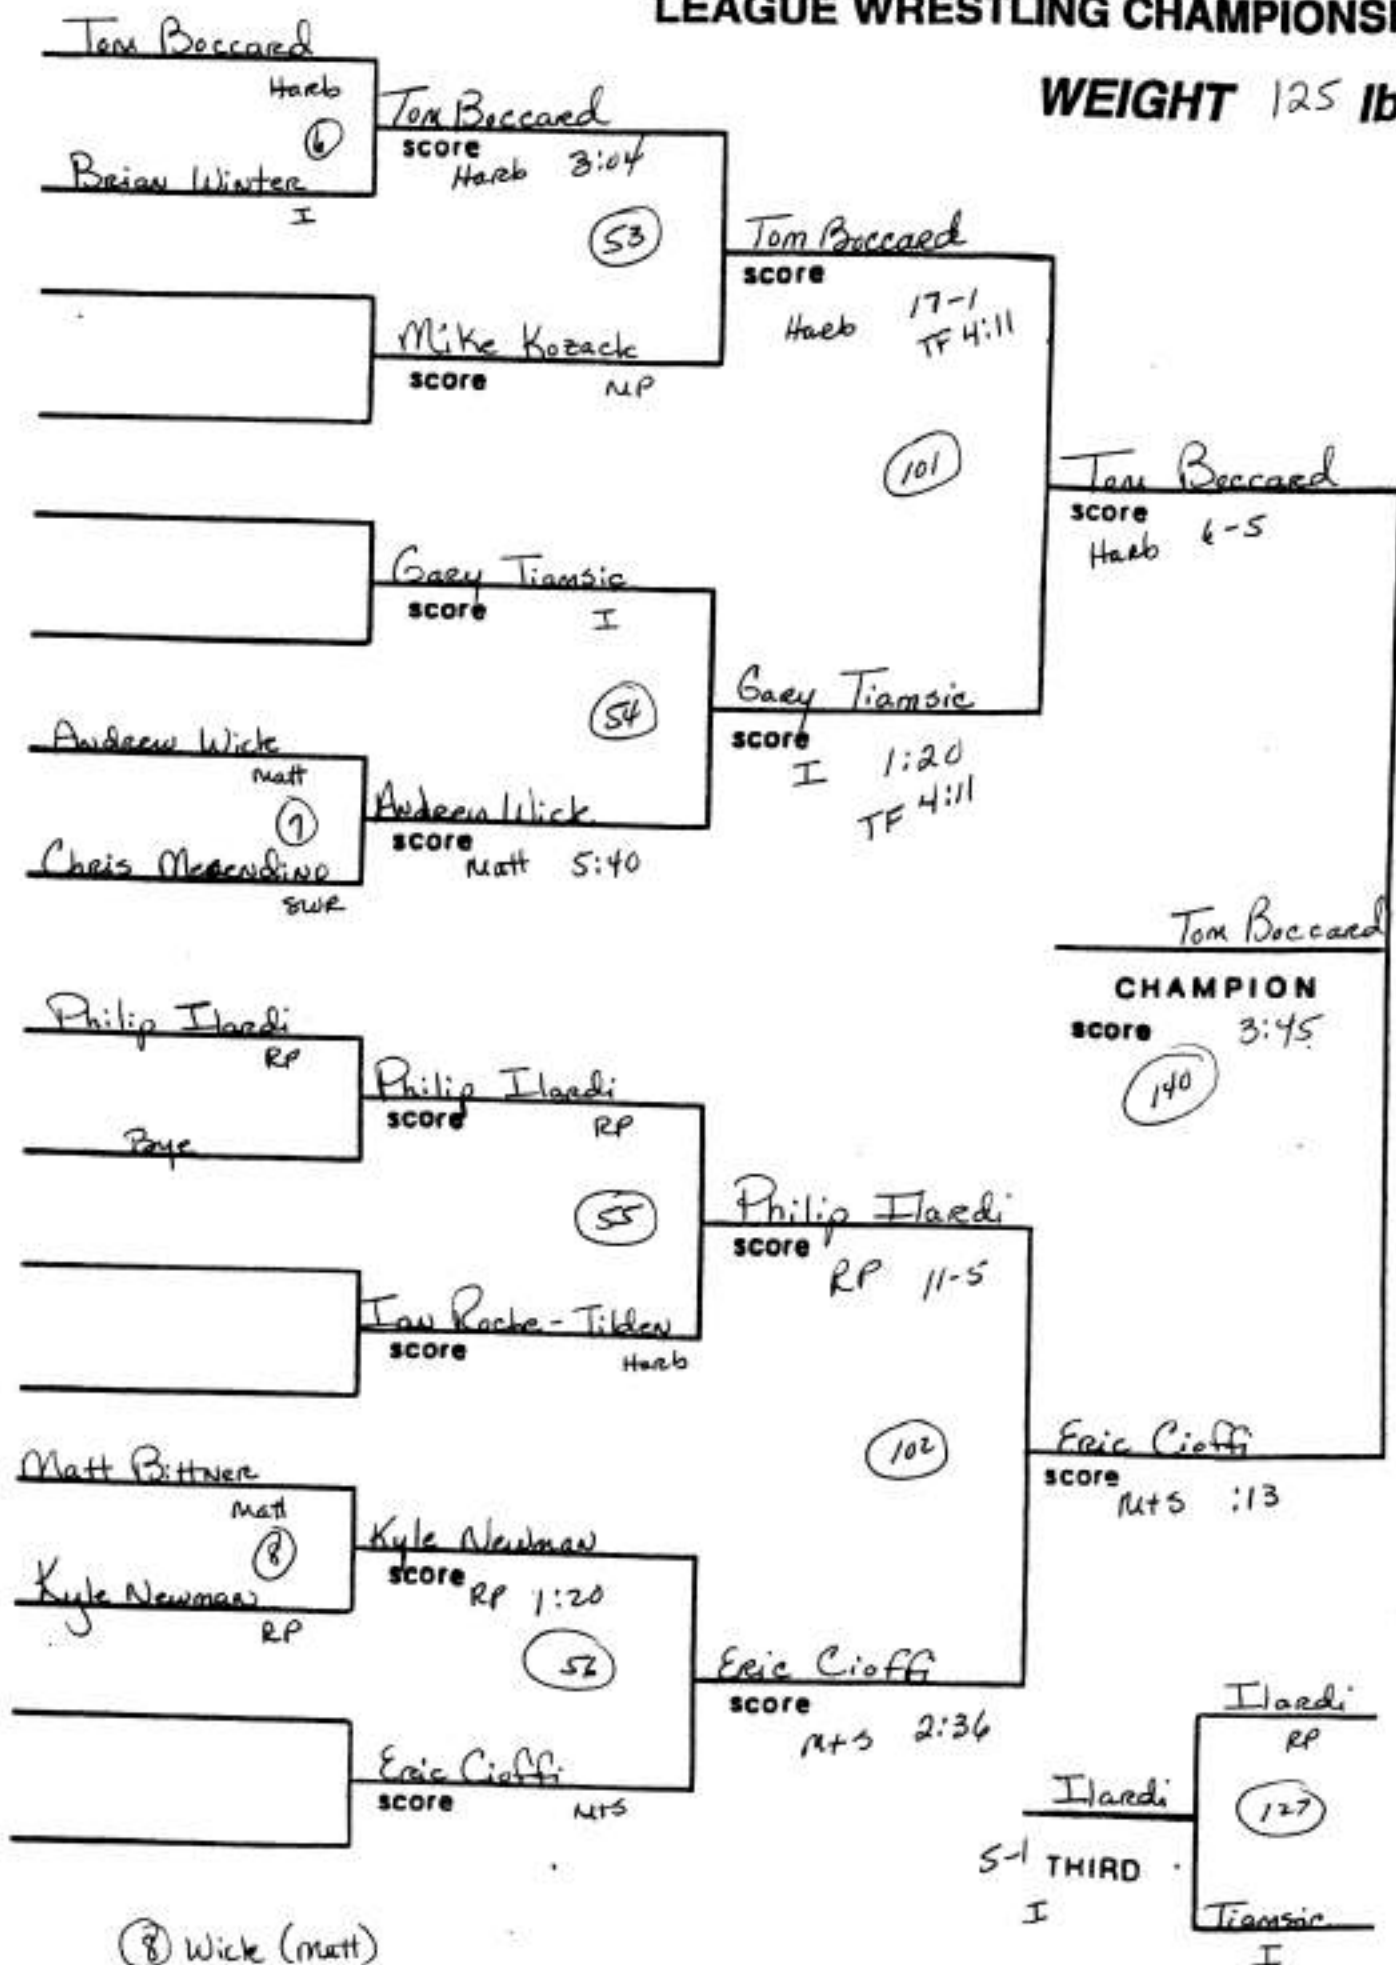

SECTION XI
LEAGUE WRESTLING CHAMPIONSHIP

WEIGHT 96 lbs.

SECTION XI LEAGUE WRESTLING CHAMPIONSHIP

WEIGHT 103 lbs.

SECTION XI LEAGUE WRESTLING CHAMPIONSHIP

WEIGHT 112 lbs.

⑧ Henriquez (HARB)

5:30 THIRD
HARB

SECTION XI LEAGUE WRESTLING CHAMPIONSHIP

WEIGHT 119 lbs.

SECTION XI LEAGUE WRESTLING CHAMPIONSHIP

WEIGHT 125 lbs.

SECTION XI LEAGUE WRESTLING CHAMPIONSHIP

WEIGHT 130 lbs.

⑧ Cortes (A)

SECTION XI LEAGUE WRESTLING CHAMPIONSHIP

WEIGHT 135 lbs.

⑧ Facon (swr)

SECTION XI LEAGUE WRESTLING CHAMPIONSHIP

WEIGHT 140 lbs.

SECTION XI LEAGUE WRESTLING CHAMPIONSHIP

WEIGHT 145 lbs.

SECTION XI LEAGUE WRESTLING CHAMPIONSHIP

WEIGHT 152 lbs.

(8) Satran (56)

7-1 THIRD

SECTION XI LEAGUE WRESTLING CHAMPIONSHIP

WEIGHT 160 lbs.

⑧ Powell (Haeb)

SECTION XI LEAGUE WRESTLING CHAMPIONSHIP

WEIGHT 171 lbs.

⑧ Solon (56)