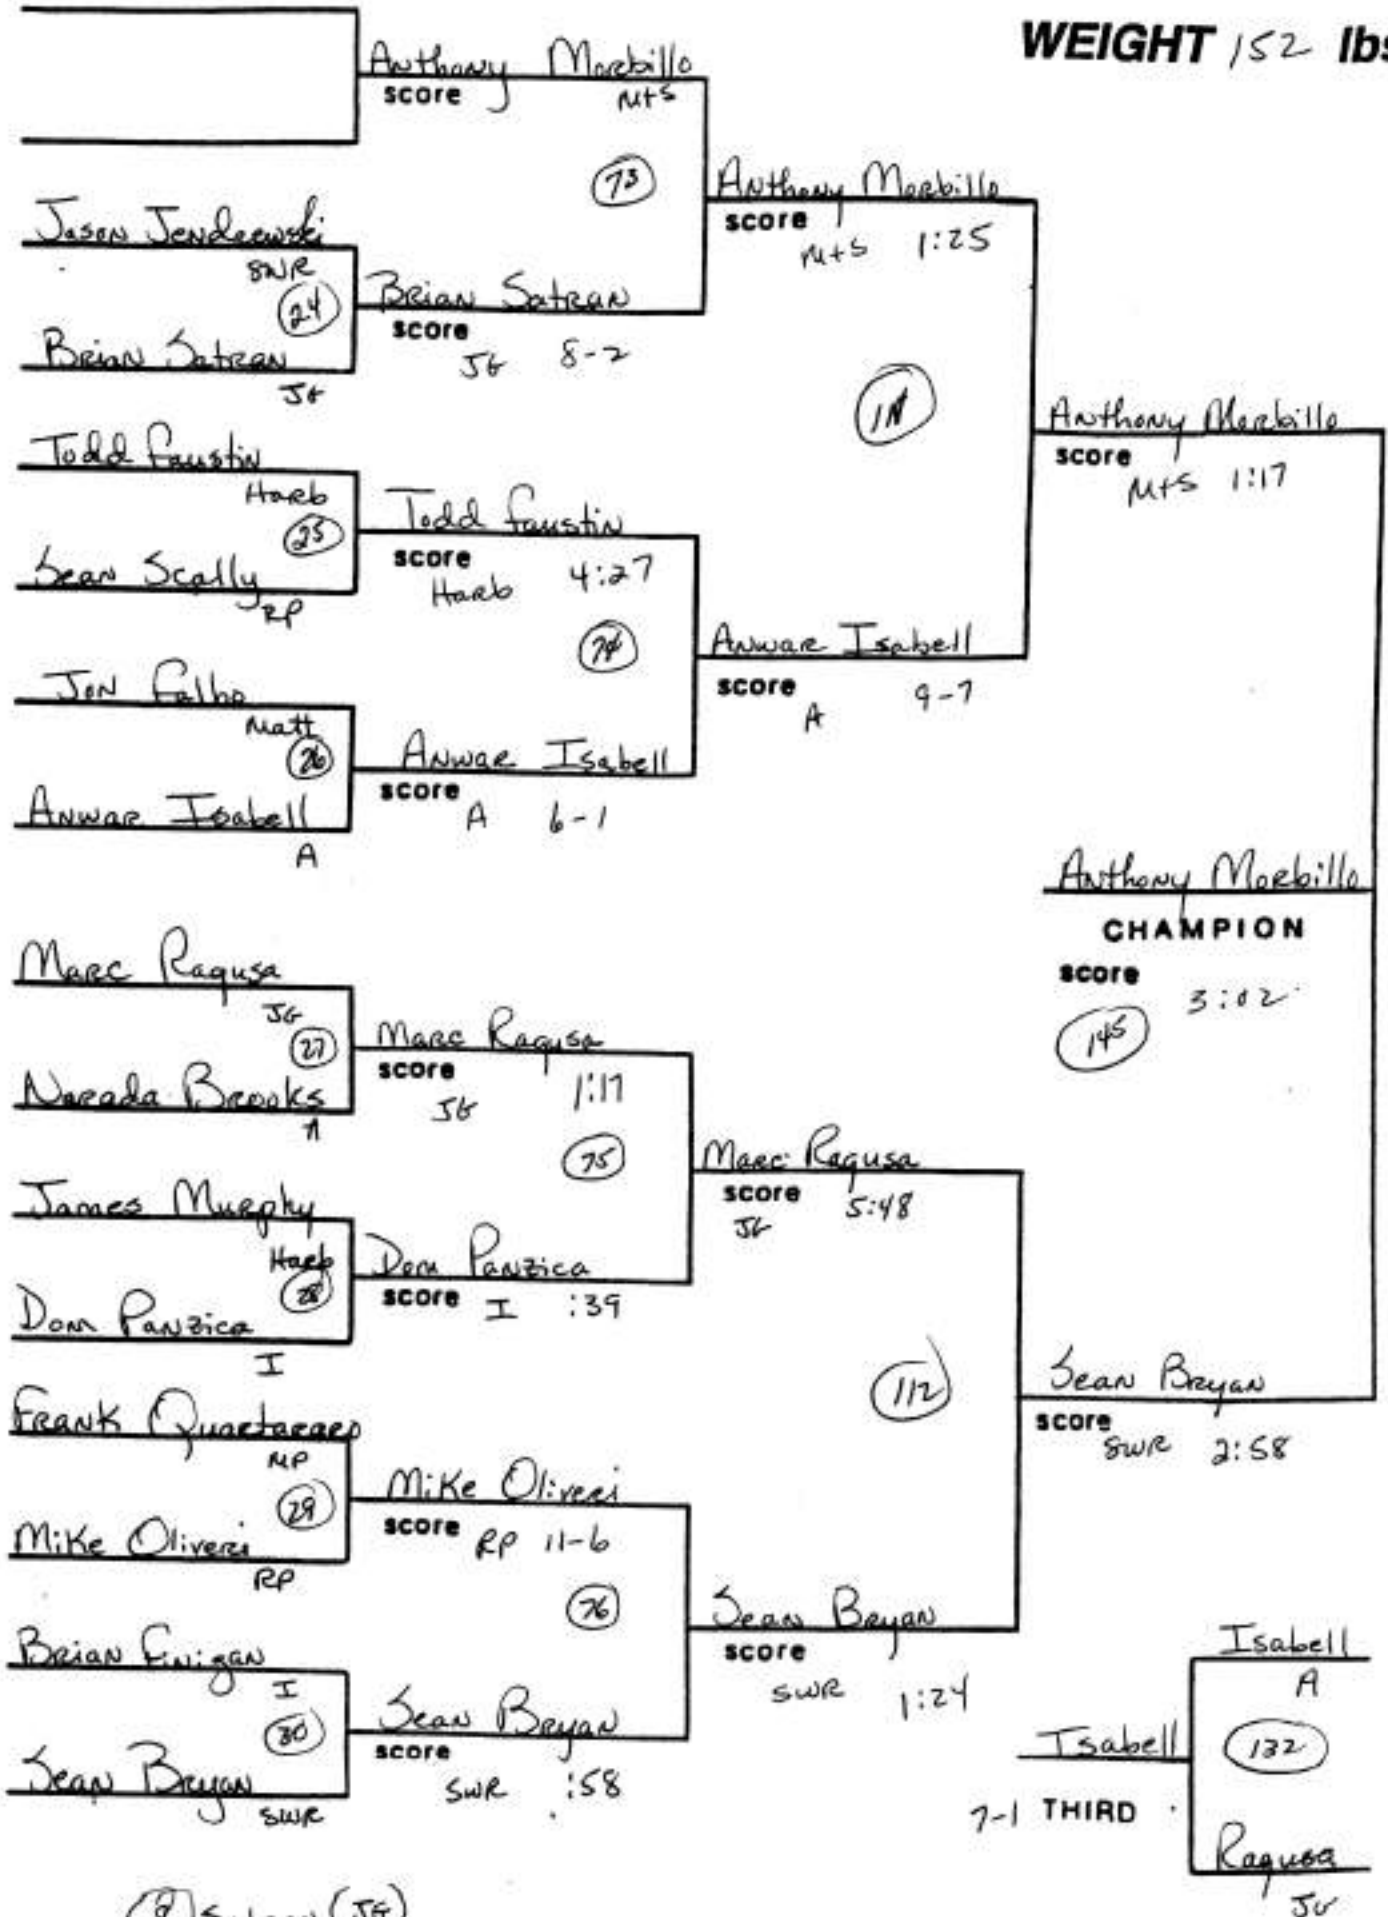

SECTION XI
LEAGUE WRESTLING CHAMPIONSHIP

WEIGHT 96 lbs.

SECTION XI LEAGUE WRESTLING CHAMPIONSHIP

WEIGHT 103 lbs.

SECTION XI LEAGUE WRESTLING CHAMPIONSHIP

WEIGHT 112 lbs.

⑧ Henriquez (HARB)

5:30 THIRD
HARB

SECTION XI LEAGUE WRESTLING CHAMPIONSHIP

WEIGHT 119 lbs.

SECTION XI LEAGUE WRESTLING CHAMPIONSHIP

WEIGHT 125 lbs.

SECTION XI LEAGUE WRESTLING CHAMPIONSHIP

WEIGHT 130 lbs.

⑧ Cortes (A)

SECTION XI LEAGUE WRESTLING CHAMPIONSHIP

WEIGHT 135 lbs.

⑧ Facon (swr)

SECTION XI LEAGUE WRESTLING CHAMPIONSHIP

WEIGHT 140 lbs.

SECTION XI LEAGUE WRESTLING CHAMPIONSHIP

WEIGHT 145 lbs.

SECTION XI LEAGUE WRESTLING CHAMPIONSHIP

WEIGHT 152 lbs.

(8) Satran (56)

7-1 THIRD

SECTION XI LEAGUE WRESTLING CHAMPIONSHIP

WEIGHT 160 lbs.

⑧ Powell (Haeb)

SECTION XI LEAGUE WRESTLING CHAMPIONSHIP

WEIGHT 171 lbs.

⑧ Solon (56)