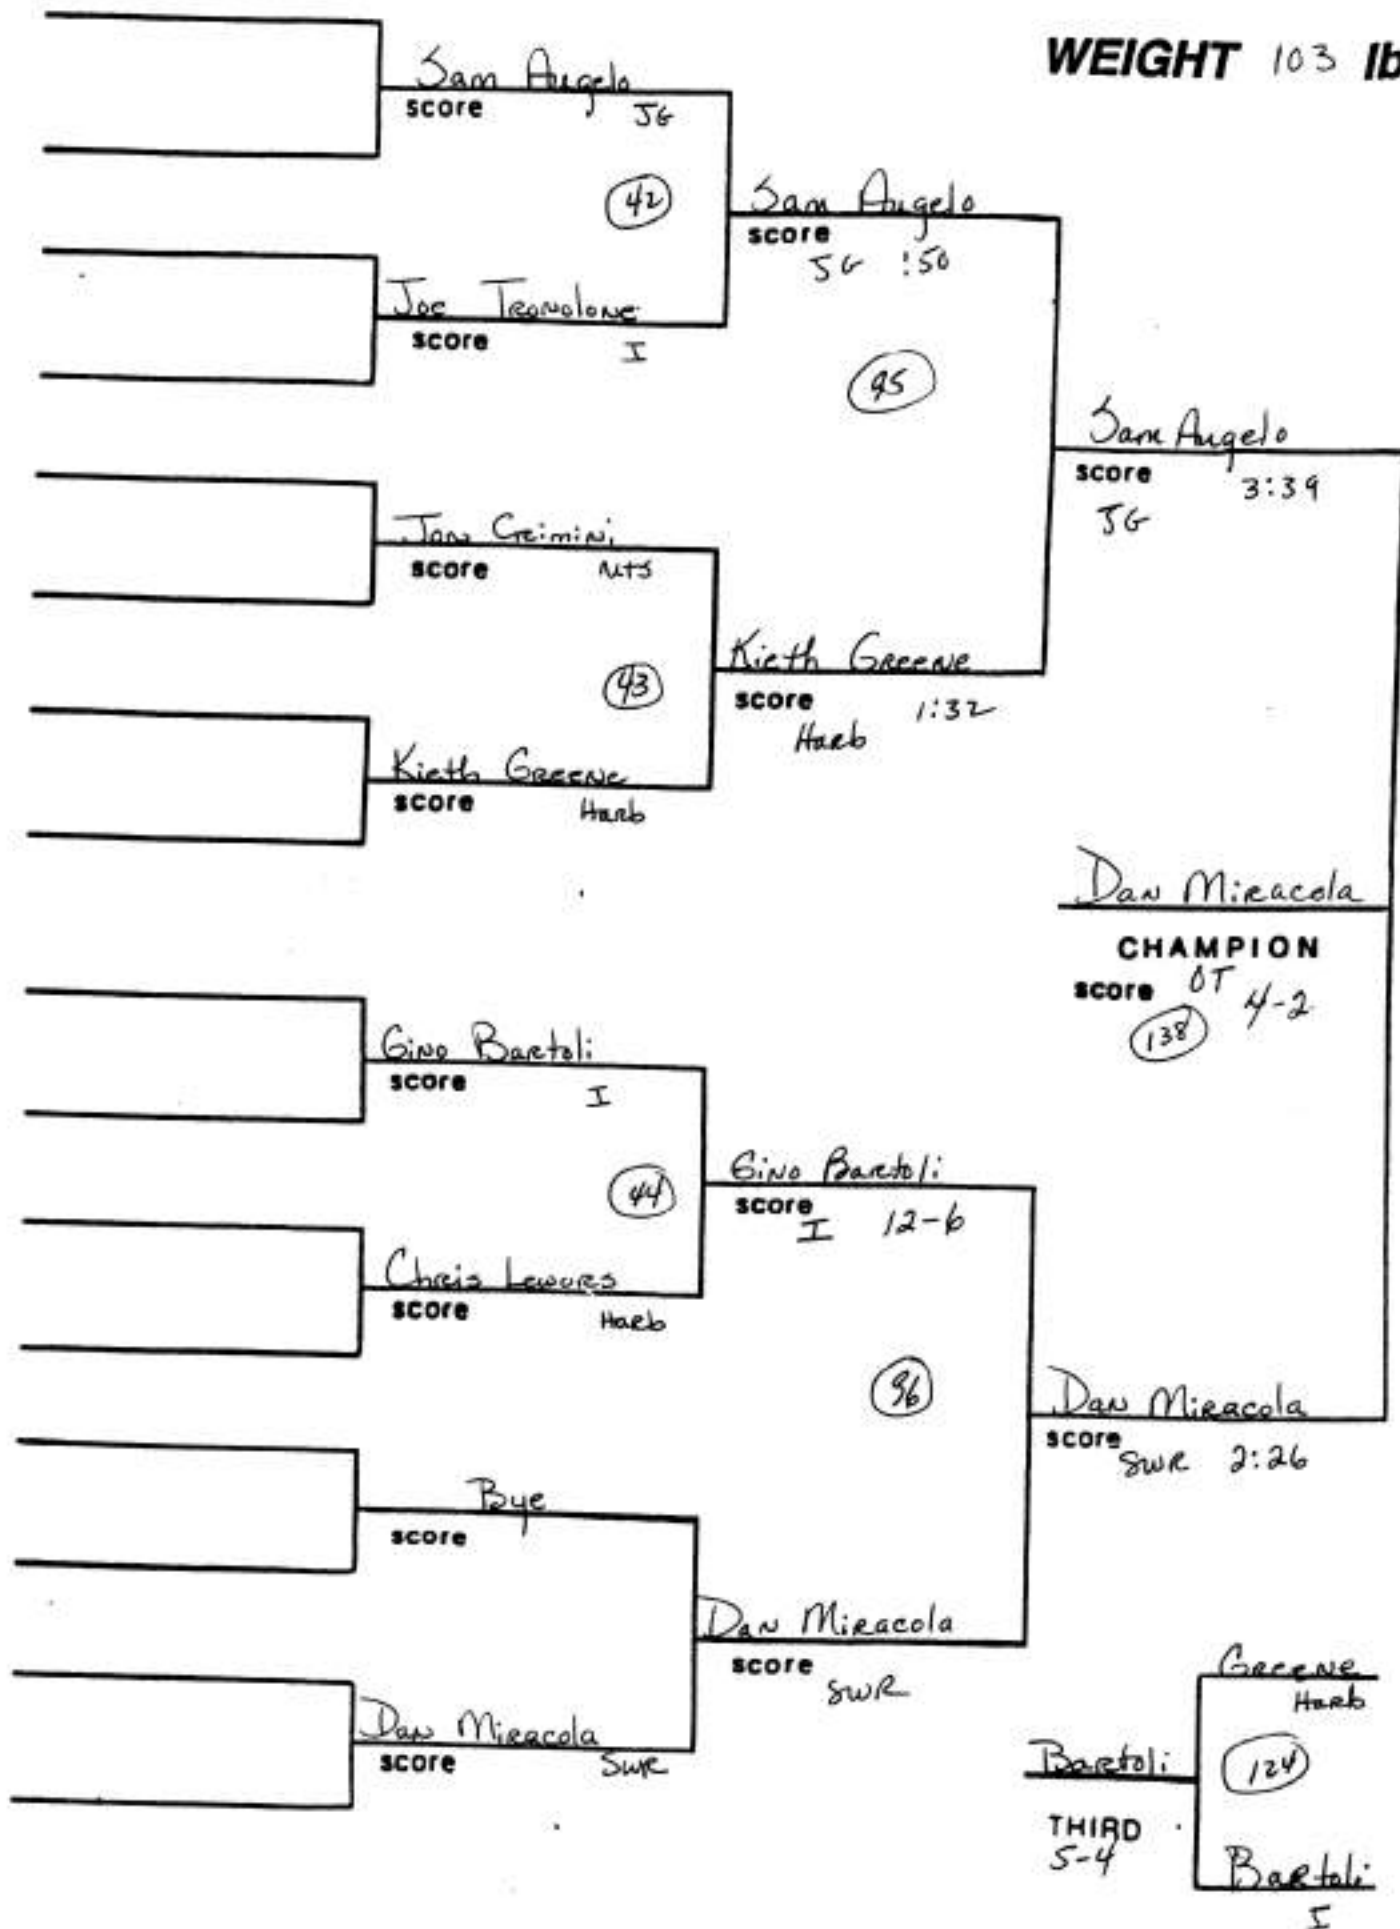

SECTION XI
LEAGUE WRESTLING CHAMPIONSHIP

WEIGHT 96 lbs.

SECTION XI LEAGUE WRESTLING CHAMPIONSHIP

WEIGHT 103 lbs.

SECTION XI LEAGUE WRESTLING CHAMPIONSHIP

WEIGHT 112 lbs.

⑧ Henriquez (HARB)

5:30 THIRD
HARB

SECTION XI LEAGUE WRESTLING CHAMPIONSHIP

WEIGHT 119 lbs.

SECTION XI LEAGUE WRESTLING CHAMPIONSHIP

WEIGHT 125 lbs.

SECTION XI LEAGUE WRESTLING CHAMPIONSHIP

WEIGHT 130 lbs.

⑧ Cortes (A)

SECTION XI LEAGUE WRESTLING CHAMPIONSHIP

WEIGHT 135 lbs.

⑧ Facon (swr)

SECTION XI LEAGUE WRESTLING CHAMPIONSHIP

WEIGHT 140 lbs.

SECTION XI LEAGUE WRESTLING CHAMPIONSHIP

WEIGHT 145 lbs.

SECTION XI LEAGUE WRESTLING CHAMPIONSHIP

WEIGHT 152 lbs.

(8) Satran (56)

7-1 THIRD

SECTION XI LEAGUE WRESTLING CHAMPIONSHIP

WEIGHT 160 lbs.

⑧ Powell (Haeb)

SECTION XI LEAGUE WRESTLING CHAMPIONSHIP

WEIGHT 171 lbs.

⑧ Solon (56)