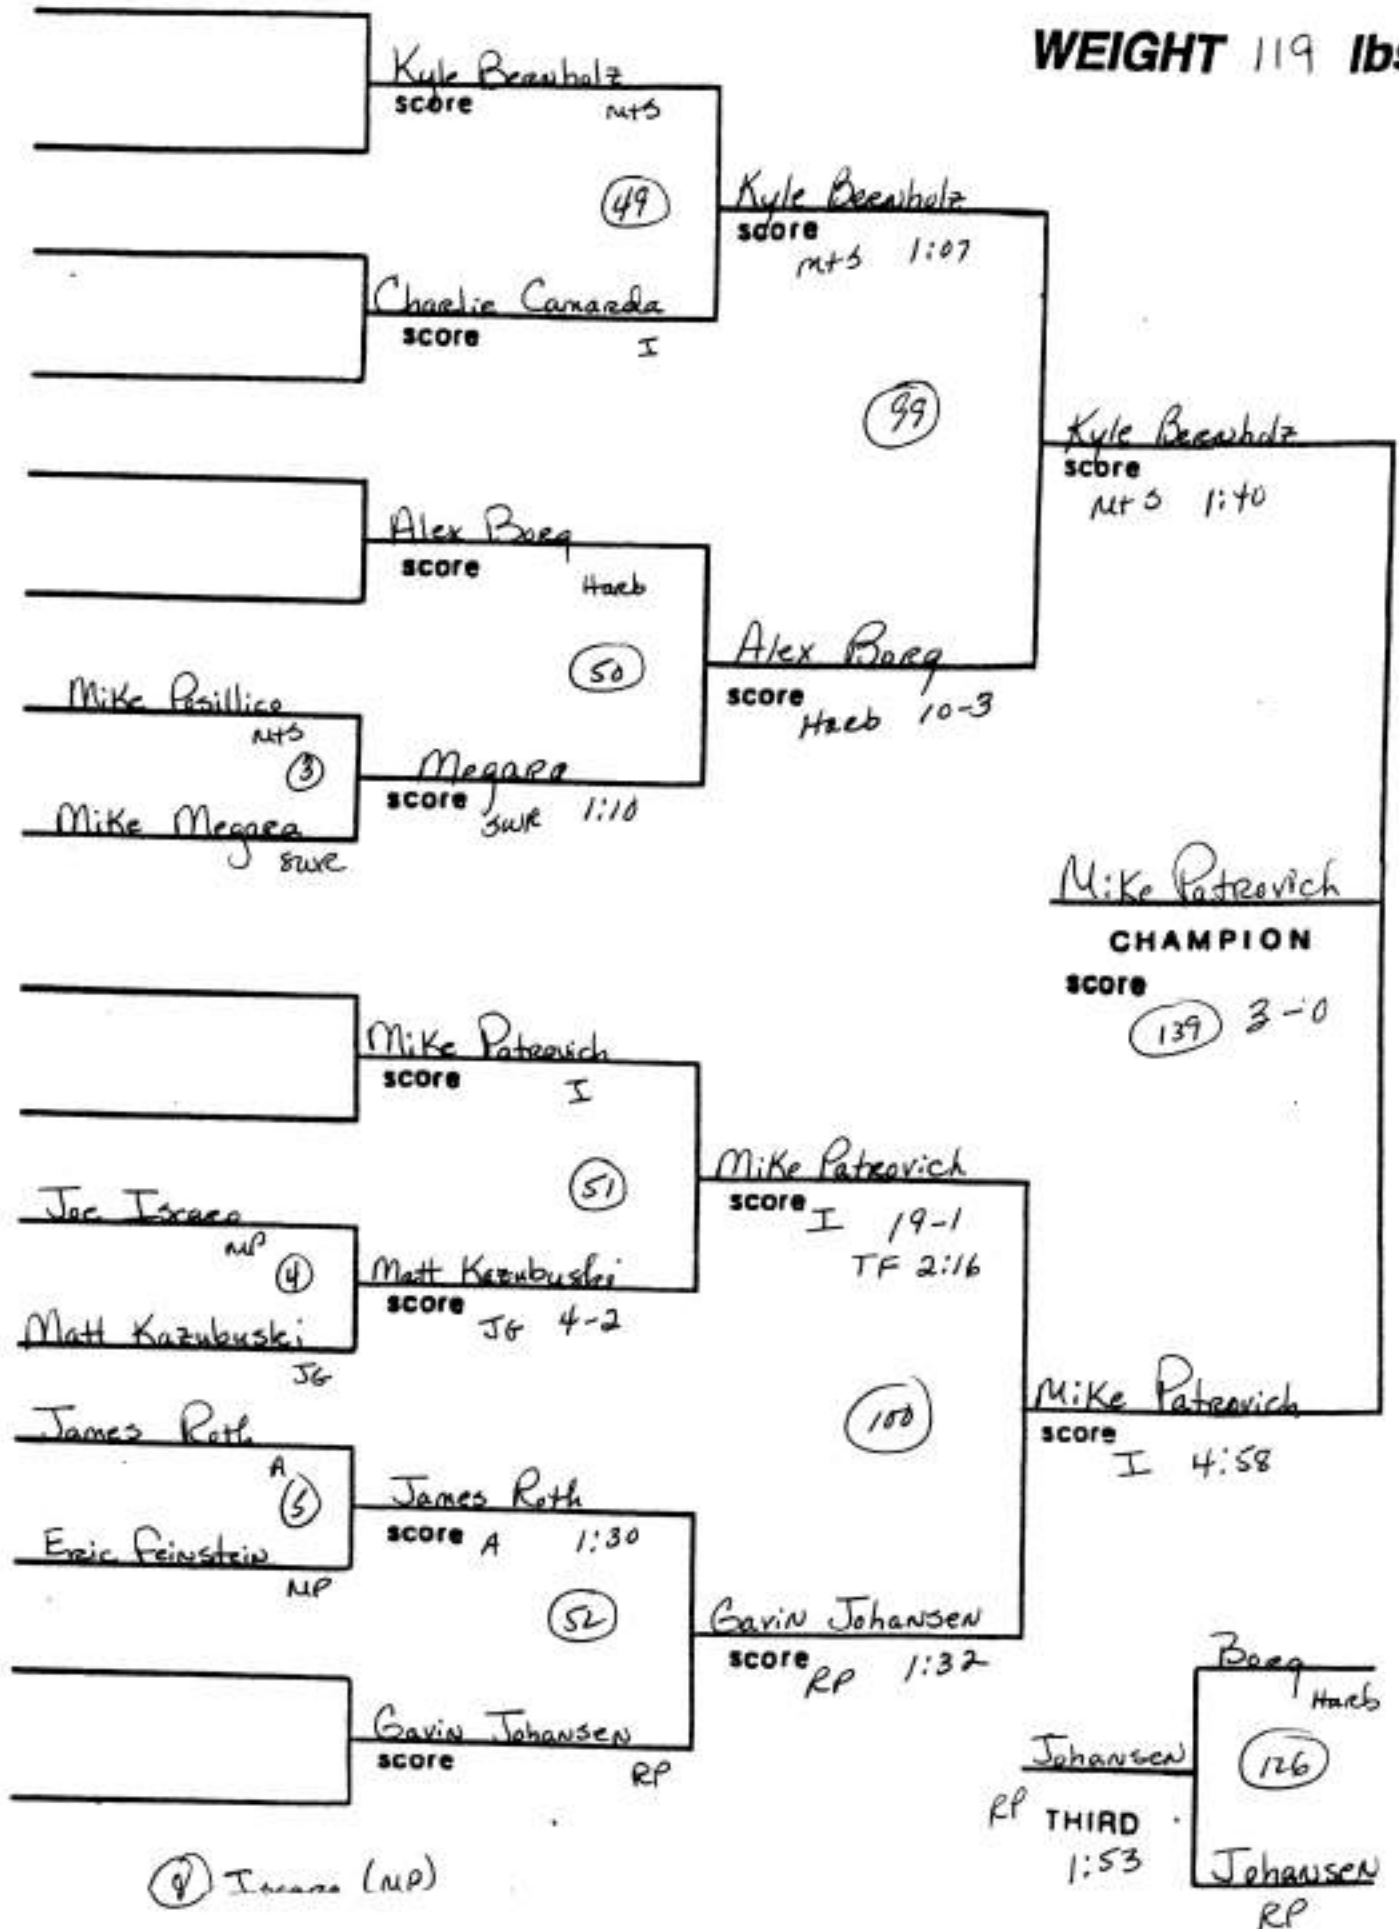

SECTION XI
LEAGUE WRESTLING CHAMPIONSHIP

WEIGHT 96 lbs.

SECTION XI LEAGUE WRESTLING CHAMPIONSHIP

WEIGHT 103 lbs.

SECTION XI LEAGUE WRESTLING CHAMPIONSHIP

WEIGHT 112 lbs.

⑧ Henriquez (HARB)

5:30 THIRD
HARB

SECTION XI LEAGUE WRESTLING CHAMPIONSHIP

WEIGHT 119 lbs.

SECTION XI LEAGUE WRESTLING CHAMPIONSHIP

WEIGHT 125 lbs.

SECTION XI LEAGUE WRESTLING CHAMPIONSHIP

WEIGHT 130 lbs.

⑧ Cortes (A)

SECTION XI LEAGUE WRESTLING CHAMPIONSHIP

WEIGHT 135 lbs.

⑧ Facon (swr)

SECTION XI LEAGUE WRESTLING CHAMPIONSHIP

WEIGHT 140 lbs.

SECTION XI LEAGUE WRESTLING CHAMPIONSHIP

WEIGHT 145 lbs.

SECTION XI LEAGUE WRESTLING CHAMPIONSHIP

WEIGHT 152 lbs.

(8) Satran (56)

7-1 THIRD

SECTION XI LEAGUE WRESTLING CHAMPIONSHIP

WEIGHT 160 lbs.

⑧ Powell (Haeb)

SECTION XI LEAGUE WRESTLING CHAMPIONSHIP

WEIGHT 171 lbs.

⑧ Solon (56)