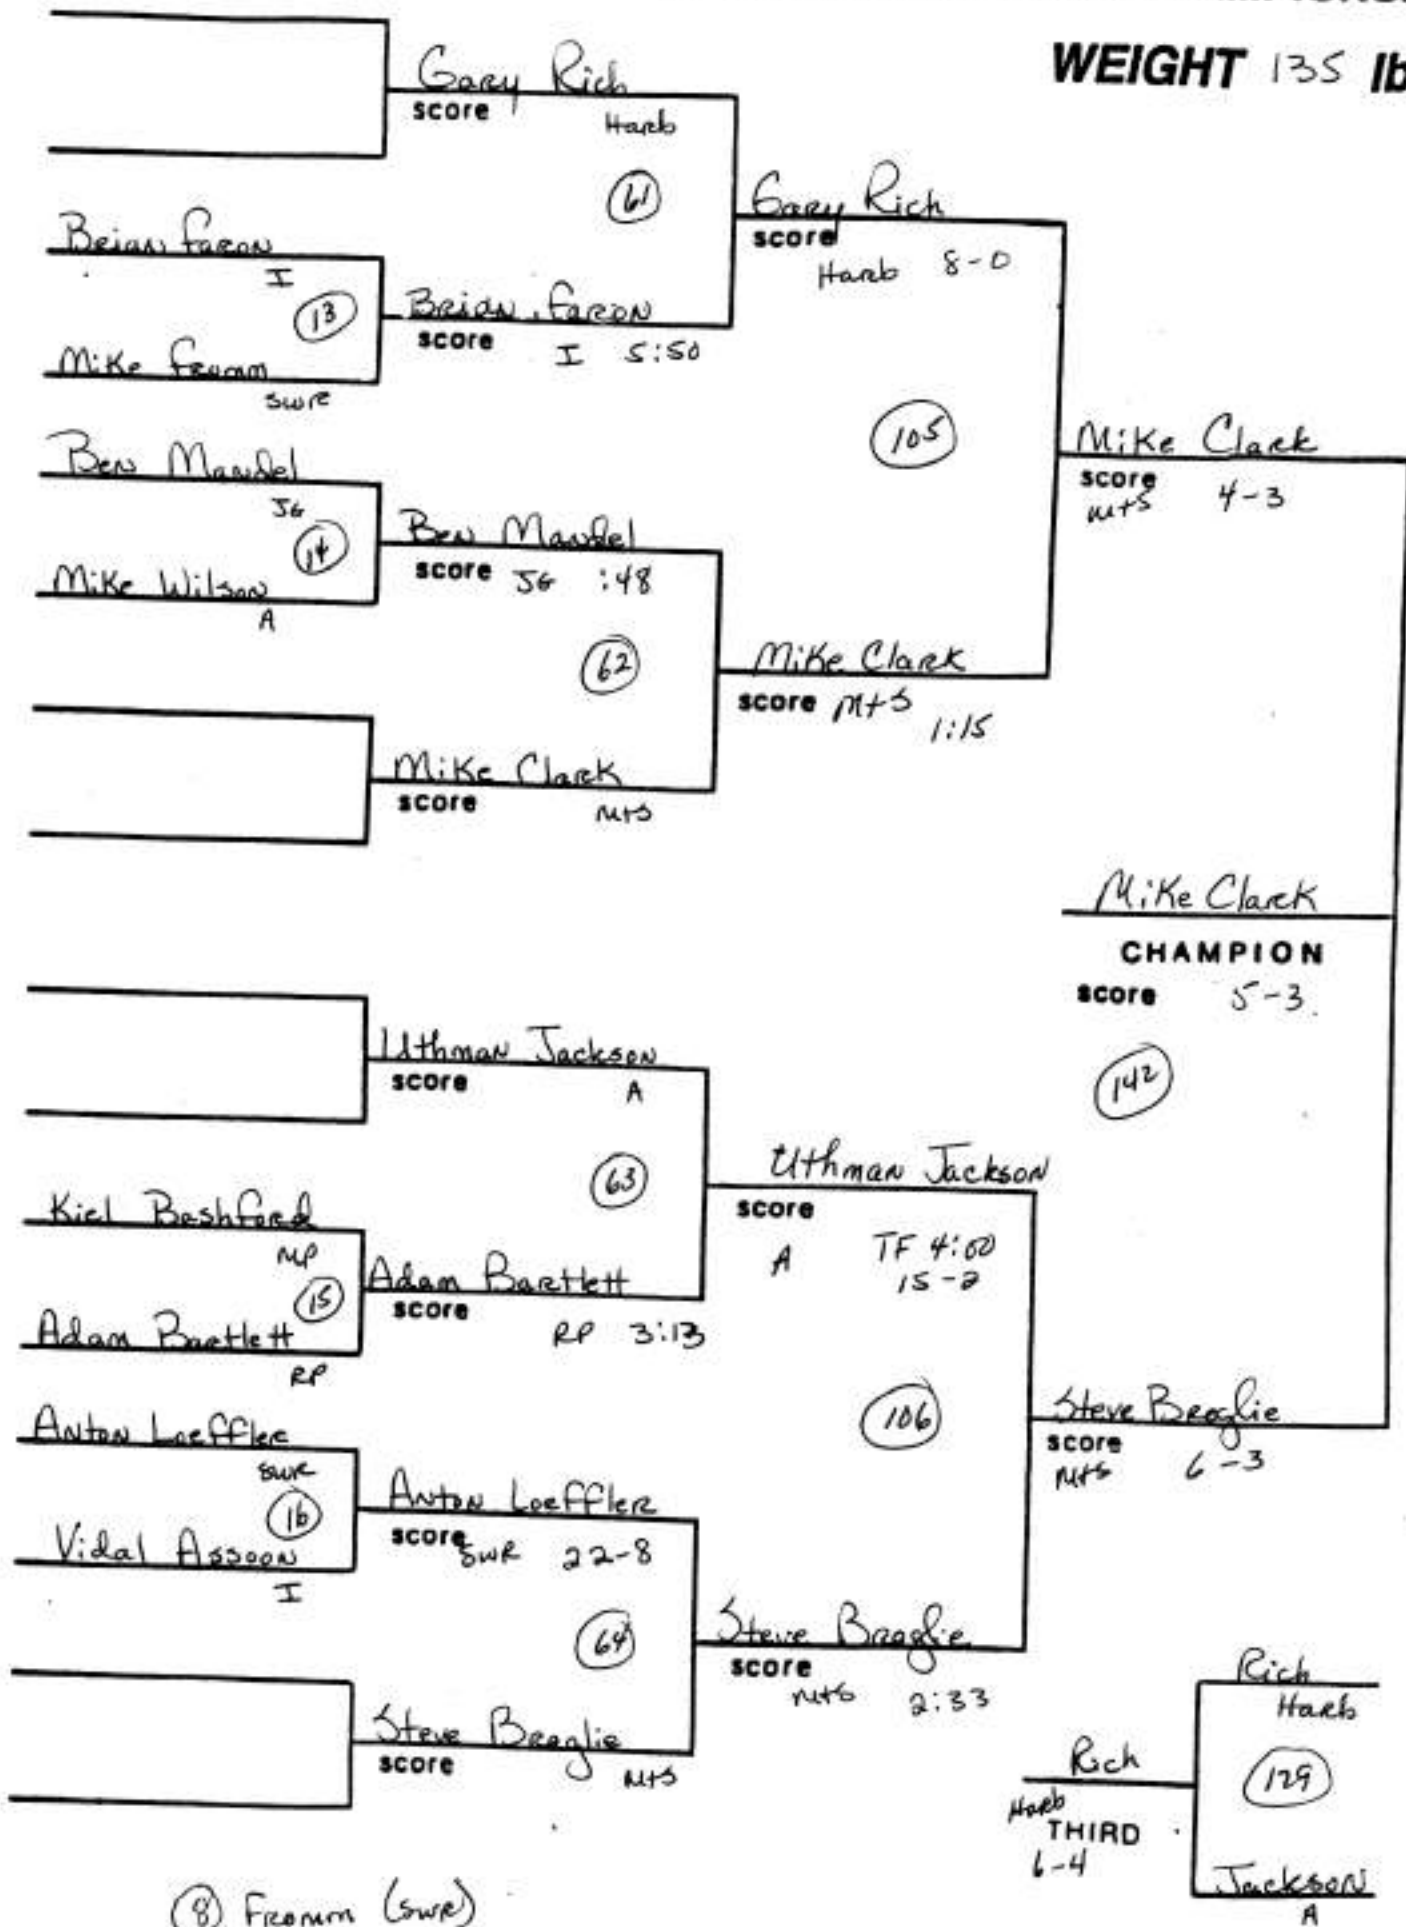

SECTION XI
LEAGUE WRESTLING CHAMPIONSHIP

WEIGHT 96 lbs.

SECTION XI LEAGUE WRESTLING CHAMPIONSHIP

WEIGHT 103 lbs.

SECTION XI LEAGUE WRESTLING CHAMPIONSHIP

WEIGHT 112 lbs.

⑧ Henriquez (HARB)

5:30 THIRD
HARB

SECTION XI LEAGUE WRESTLING CHAMPIONSHIP

WEIGHT 119 lbs.

SECTION XI LEAGUE WRESTLING CHAMPIONSHIP

WEIGHT 125 lbs.

SECTION XI LEAGUE WRESTLING CHAMPIONSHIP

WEIGHT 130 lbs.

⑧ Cortes (A)

SECTION XI LEAGUE WRESTLING CHAMPIONSHIP

WEIGHT 135 lbs.

⑧ Facon (swr)

SECTION XI LEAGUE WRESTLING CHAMPIONSHIP

WEIGHT 140 lbs.

SECTION XI LEAGUE WRESTLING CHAMPIONSHIP

WEIGHT 145 lbs.

SECTION XI LEAGUE WRESTLING CHAMPIONSHIP

WEIGHT 152 lbs.

(8) Satran (56)

7-1 THIRD

SECTION XI LEAGUE WRESTLING CHAMPIONSHIP

WEIGHT 160 lbs.

⑧ Powell (Haeb)

SECTION XI LEAGUE WRESTLING CHAMPIONSHIP

WEIGHT 171 lbs.

⑧ Solon (56)