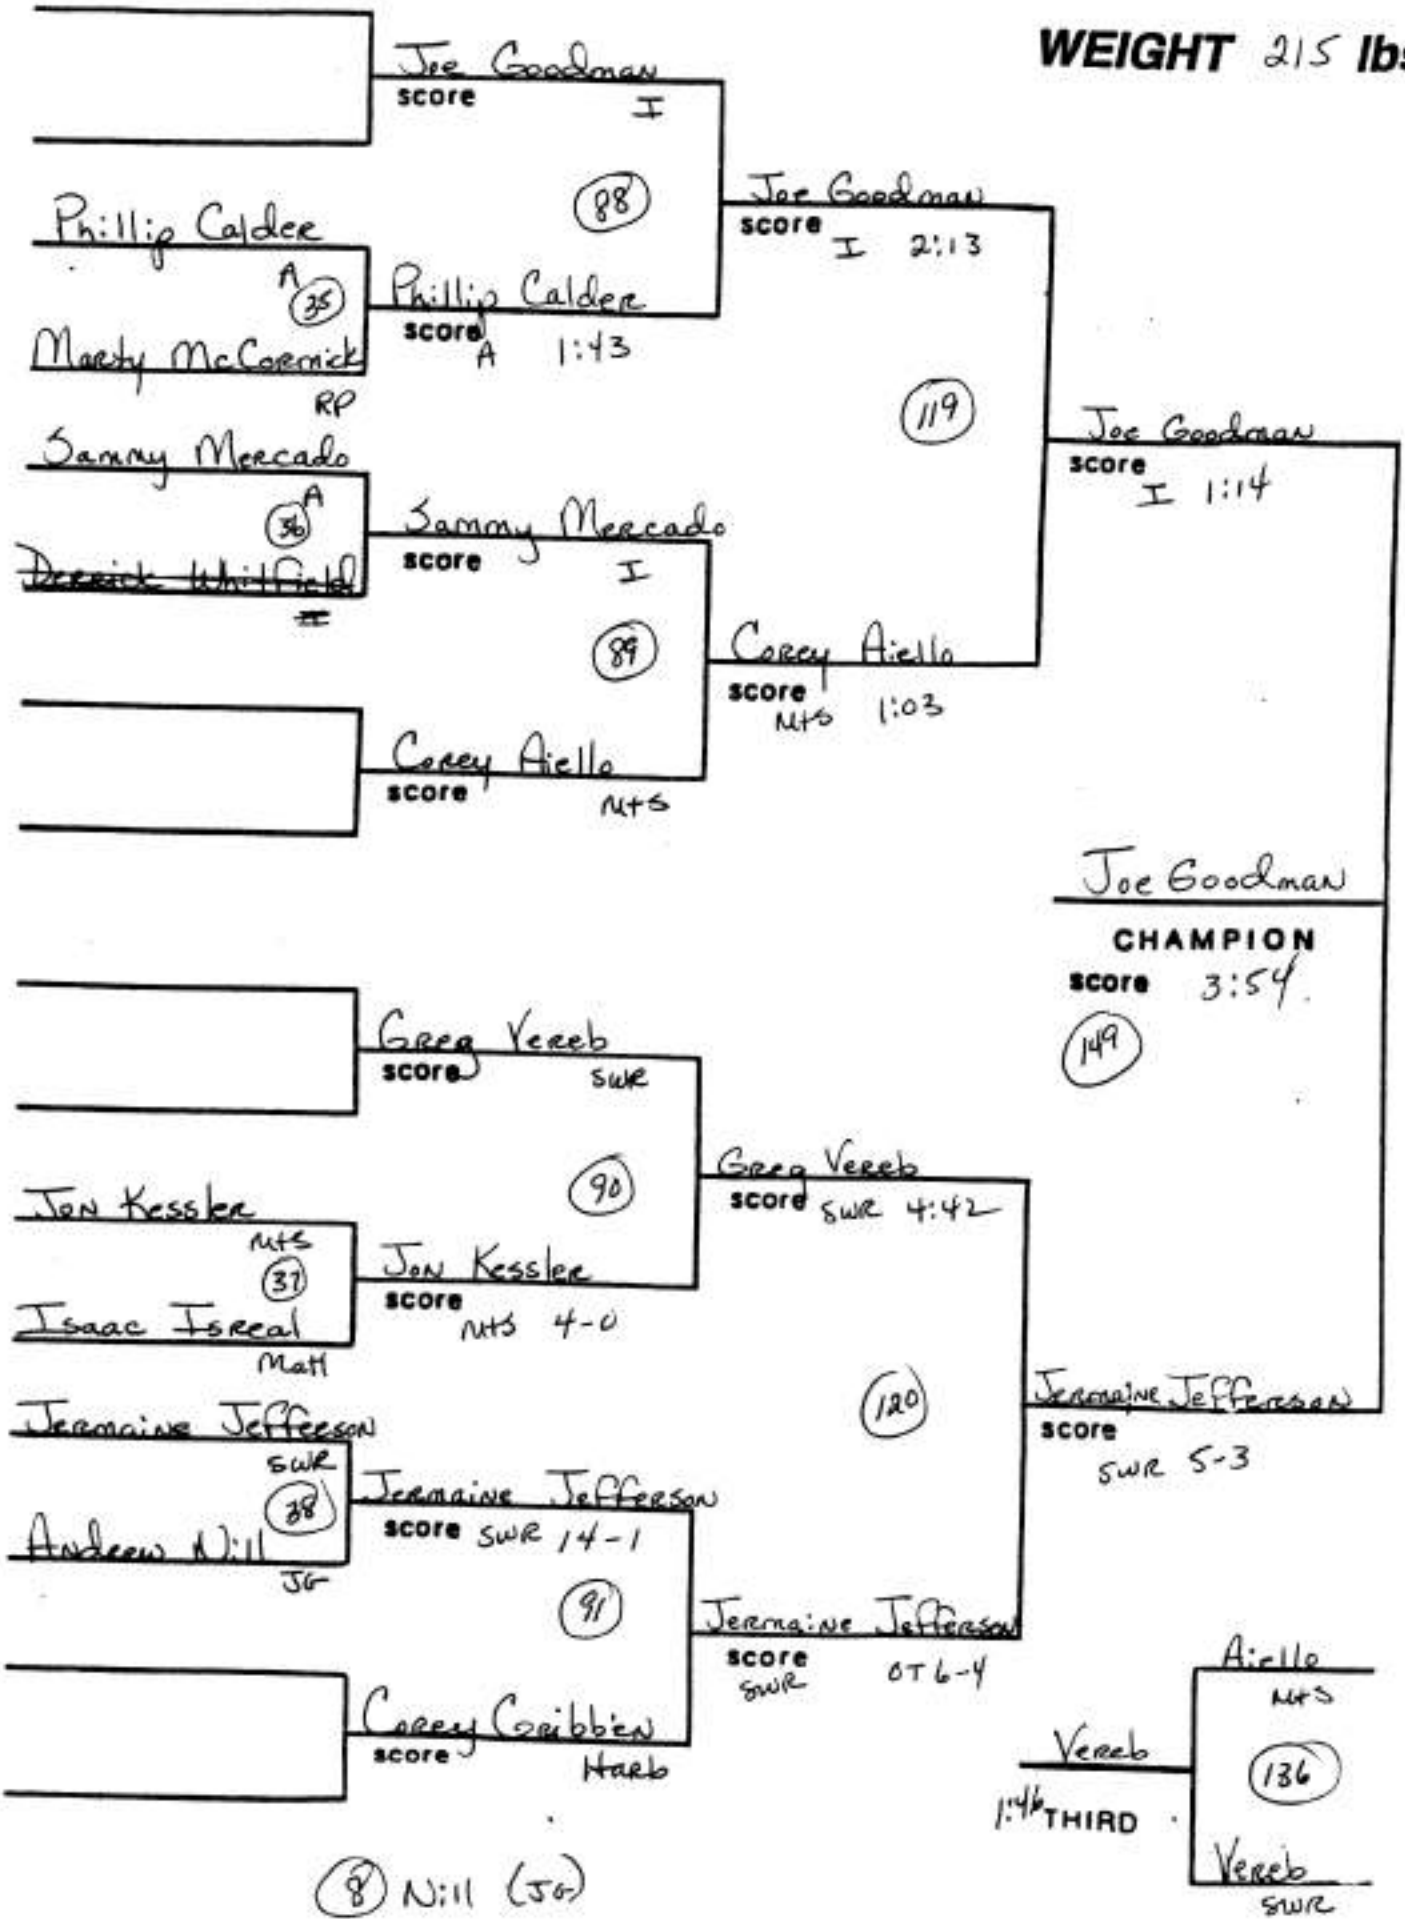

SECTION XI LEAGUE WRESTLING CHAMPIONSHIP

WEIGHT 215 lbs.

(8) Nil (50)