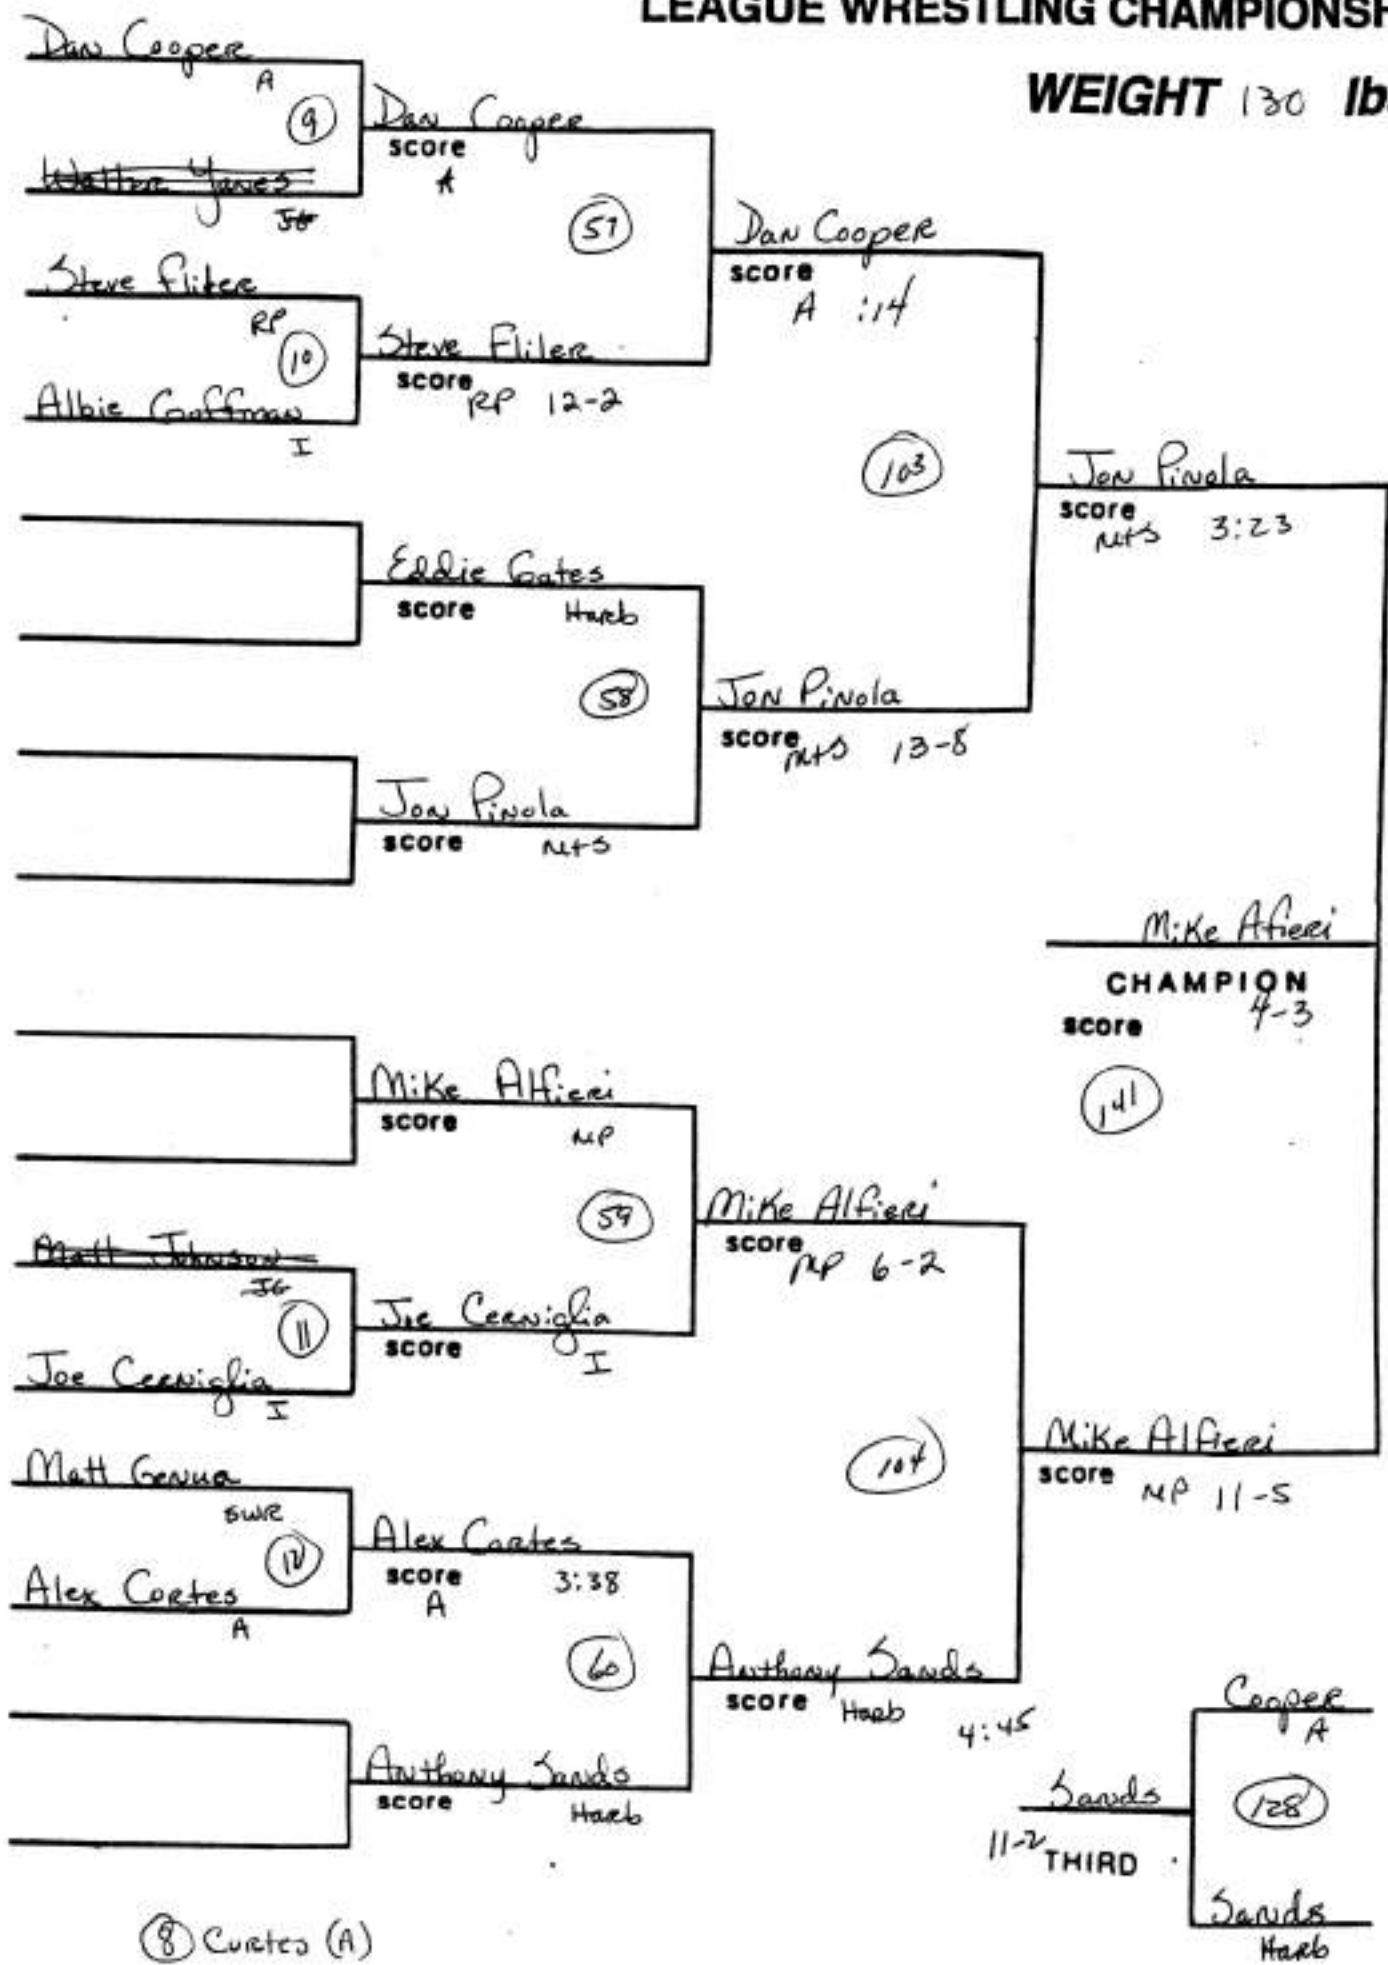

SECTION XI
LEAGUE WRESTLING CHAMPIONSHIP

WEIGHT 96 lbs.

SECTION XI LEAGUE WRESTLING CHAMPIONSHIP

WEIGHT 103 lbs.

SECTION XI LEAGUE WRESTLING CHAMPIONSHIP

WEIGHT 112 lbs.

⑧ Henriquez (HARB)

5:30 THIRD
HARB

SECTION XI LEAGUE WRESTLING CHAMPIONSHIP

WEIGHT 119 lbs.

SECTION XI LEAGUE WRESTLING CHAMPIONSHIP

WEIGHT 125 lbs.

SECTION XI LEAGUE WRESTLING CHAMPIONSHIP

WEIGHT 130 lbs.

⑧ Cortes (A)

SECTION XI LEAGUE WRESTLING CHAMPIONSHIP

WEIGHT 135 lbs.

⑧ Facon (swr)

SECTION XI LEAGUE WRESTLING CHAMPIONSHIP

WEIGHT 140 lbs.

SECTION XI LEAGUE WRESTLING CHAMPIONSHIP

WEIGHT 145 lbs.

SECTION XI LEAGUE WRESTLING CHAMPIONSHIP

WEIGHT 152 lbs.

(8) Satran (56)

7-1 THIRD

SECTION XI LEAGUE WRESTLING CHAMPIONSHIP

WEIGHT 160 lbs.

⑧ Powell (Haeb)

SECTION XI LEAGUE WRESTLING CHAMPIONSHIP

WEIGHT 171 lbs.

⑧ Solon (56)