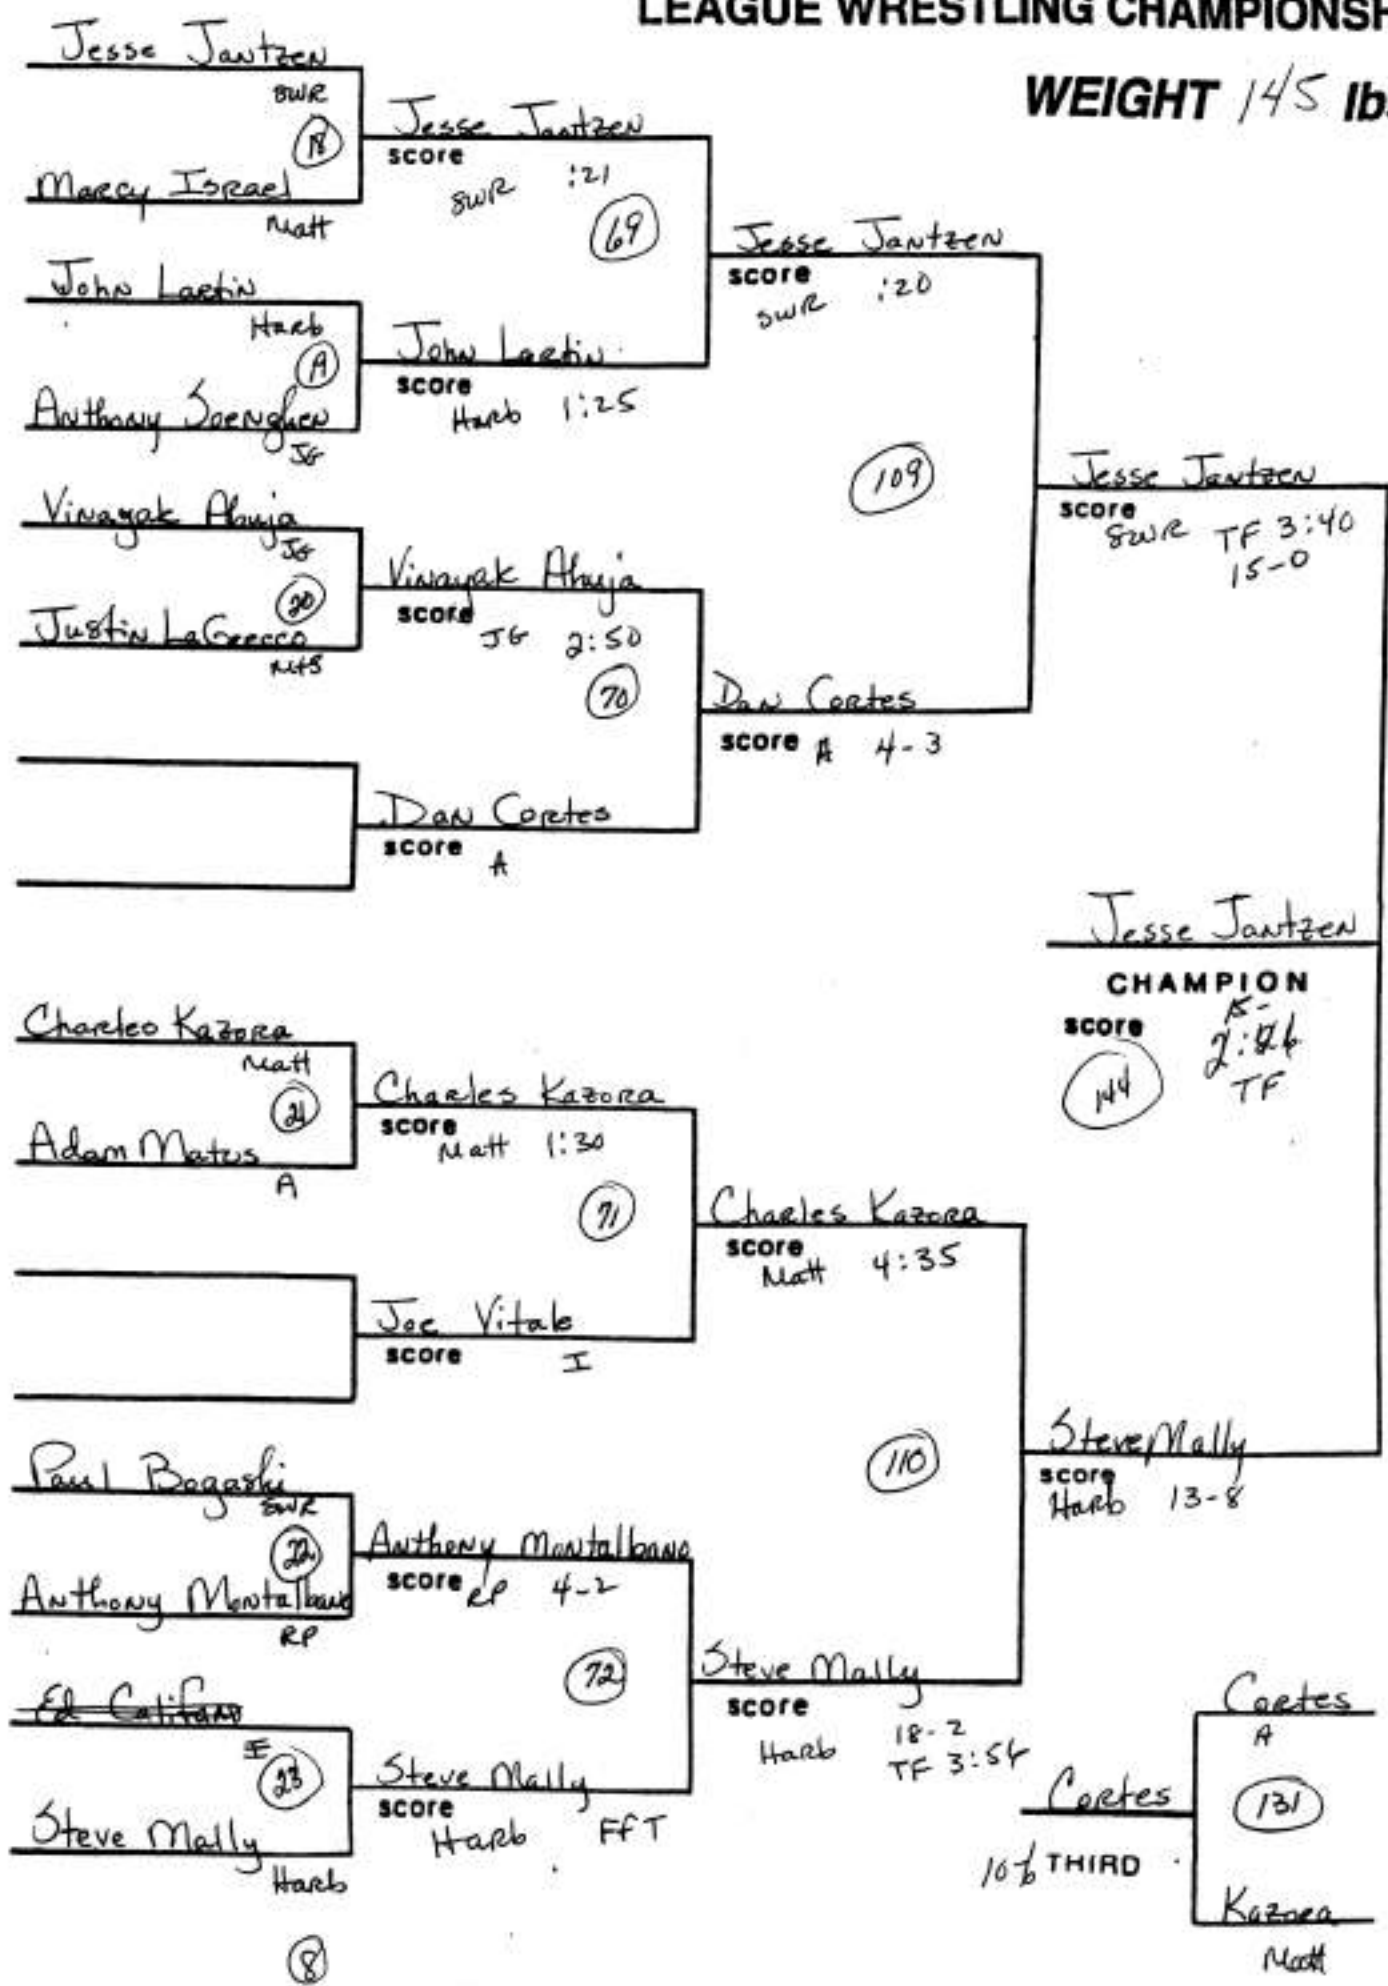

SECTION XI
LEAGUE WRESTLING CHAMPIONSHIP

WEIGHT 96 lbs.

SECTION XI LEAGUE WRESTLING CHAMPIONSHIP

WEIGHT 103 lbs.

SECTION XI LEAGUE WRESTLING CHAMPIONSHIP

WEIGHT 112 lbs.

⑧ Henriquez (HARB)

5:30 THIRD
HARB

SECTION XI LEAGUE WRESTLING CHAMPIONSHIP

WEIGHT 119 lbs.

SECTION XI LEAGUE WRESTLING CHAMPIONSHIP

WEIGHT 125 lbs.

SECTION XI LEAGUE WRESTLING CHAMPIONSHIP

WEIGHT 130 lbs.

⑧ Cortes (A)

SECTION XI LEAGUE WRESTLING CHAMPIONSHIP

WEIGHT 135 lbs.

⑧ Facon (swr)

SECTION XI LEAGUE WRESTLING CHAMPIONSHIP

WEIGHT 140 lbs.

SECTION XI LEAGUE WRESTLING CHAMPIONSHIP

WEIGHT 145 lbs.

SECTION XI LEAGUE WRESTLING CHAMPIONSHIP

WEIGHT 152 lbs.

(8) Satran (56)

7-1 THIRD

SECTION XI LEAGUE WRESTLING CHAMPIONSHIP

WEIGHT 160 lbs.

⑧ Powell (Haeb)

SECTION XI LEAGUE WRESTLING CHAMPIONSHIP

WEIGHT 171 lbs.

⑧ Solon (56)