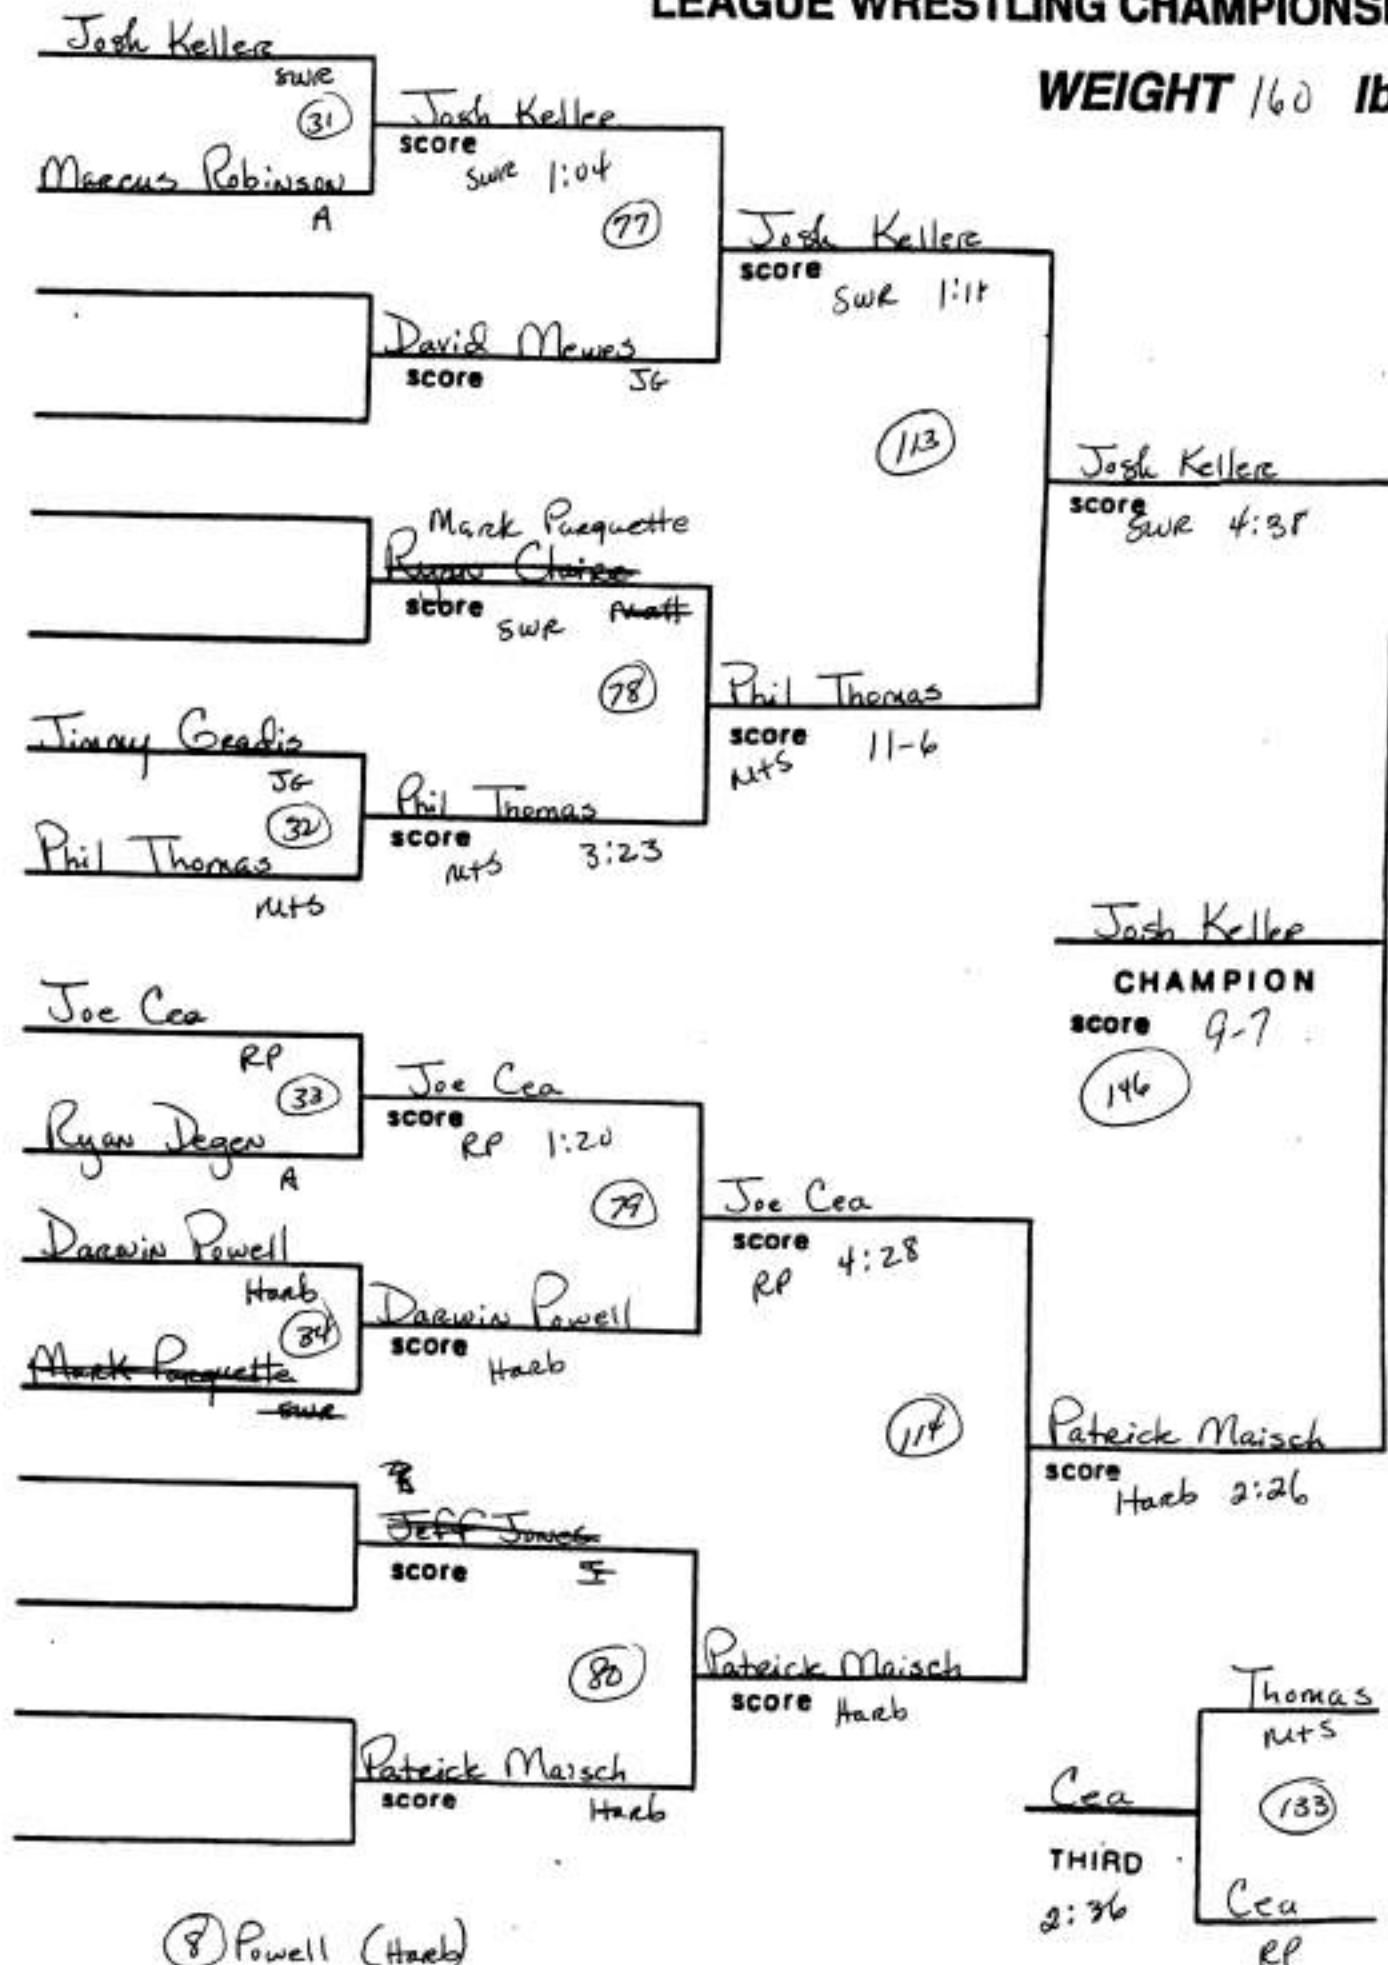

SECTION XI
LEAGUE WRESTLING CHAMPIONSHIP

WEIGHT 96 lbs.

SECTION XI LEAGUE WRESTLING CHAMPIONSHIP

WEIGHT 103 lbs.

SECTION XI LEAGUE WRESTLING CHAMPIONSHIP

WEIGHT 112 lbs.

⑧ Henriquez (HARB)

5:30 THIRD
HARB

SECTION XI LEAGUE WRESTLING CHAMPIONSHIP

WEIGHT 119 lbs.

SECTION XI LEAGUE WRESTLING CHAMPIONSHIP

WEIGHT 125 lbs.

SECTION XI LEAGUE WRESTLING CHAMPIONSHIP

WEIGHT 130 lbs.

⑧ Cortes (A)

SECTION XI LEAGUE WRESTLING CHAMPIONSHIP

WEIGHT 135 lbs.

⑧ Facon (swr)

SECTION XI LEAGUE WRESTLING CHAMPIONSHIP

WEIGHT 140 lbs.

SECTION XI LEAGUE WRESTLING CHAMPIONSHIP

WEIGHT 145 lbs.

SECTION XI LEAGUE WRESTLING CHAMPIONSHIP

WEIGHT 152 lbs.

(8) Satran (56)

7-1 THIRD

SECTION XI LEAGUE WRESTLING CHAMPIONSHIP

WEIGHT 160 lbs.

⑧ Powell (Haeb)

SECTION XI LEAGUE WRESTLING CHAMPIONSHIP

WEIGHT 171 lbs.

⑧ Solon (56)