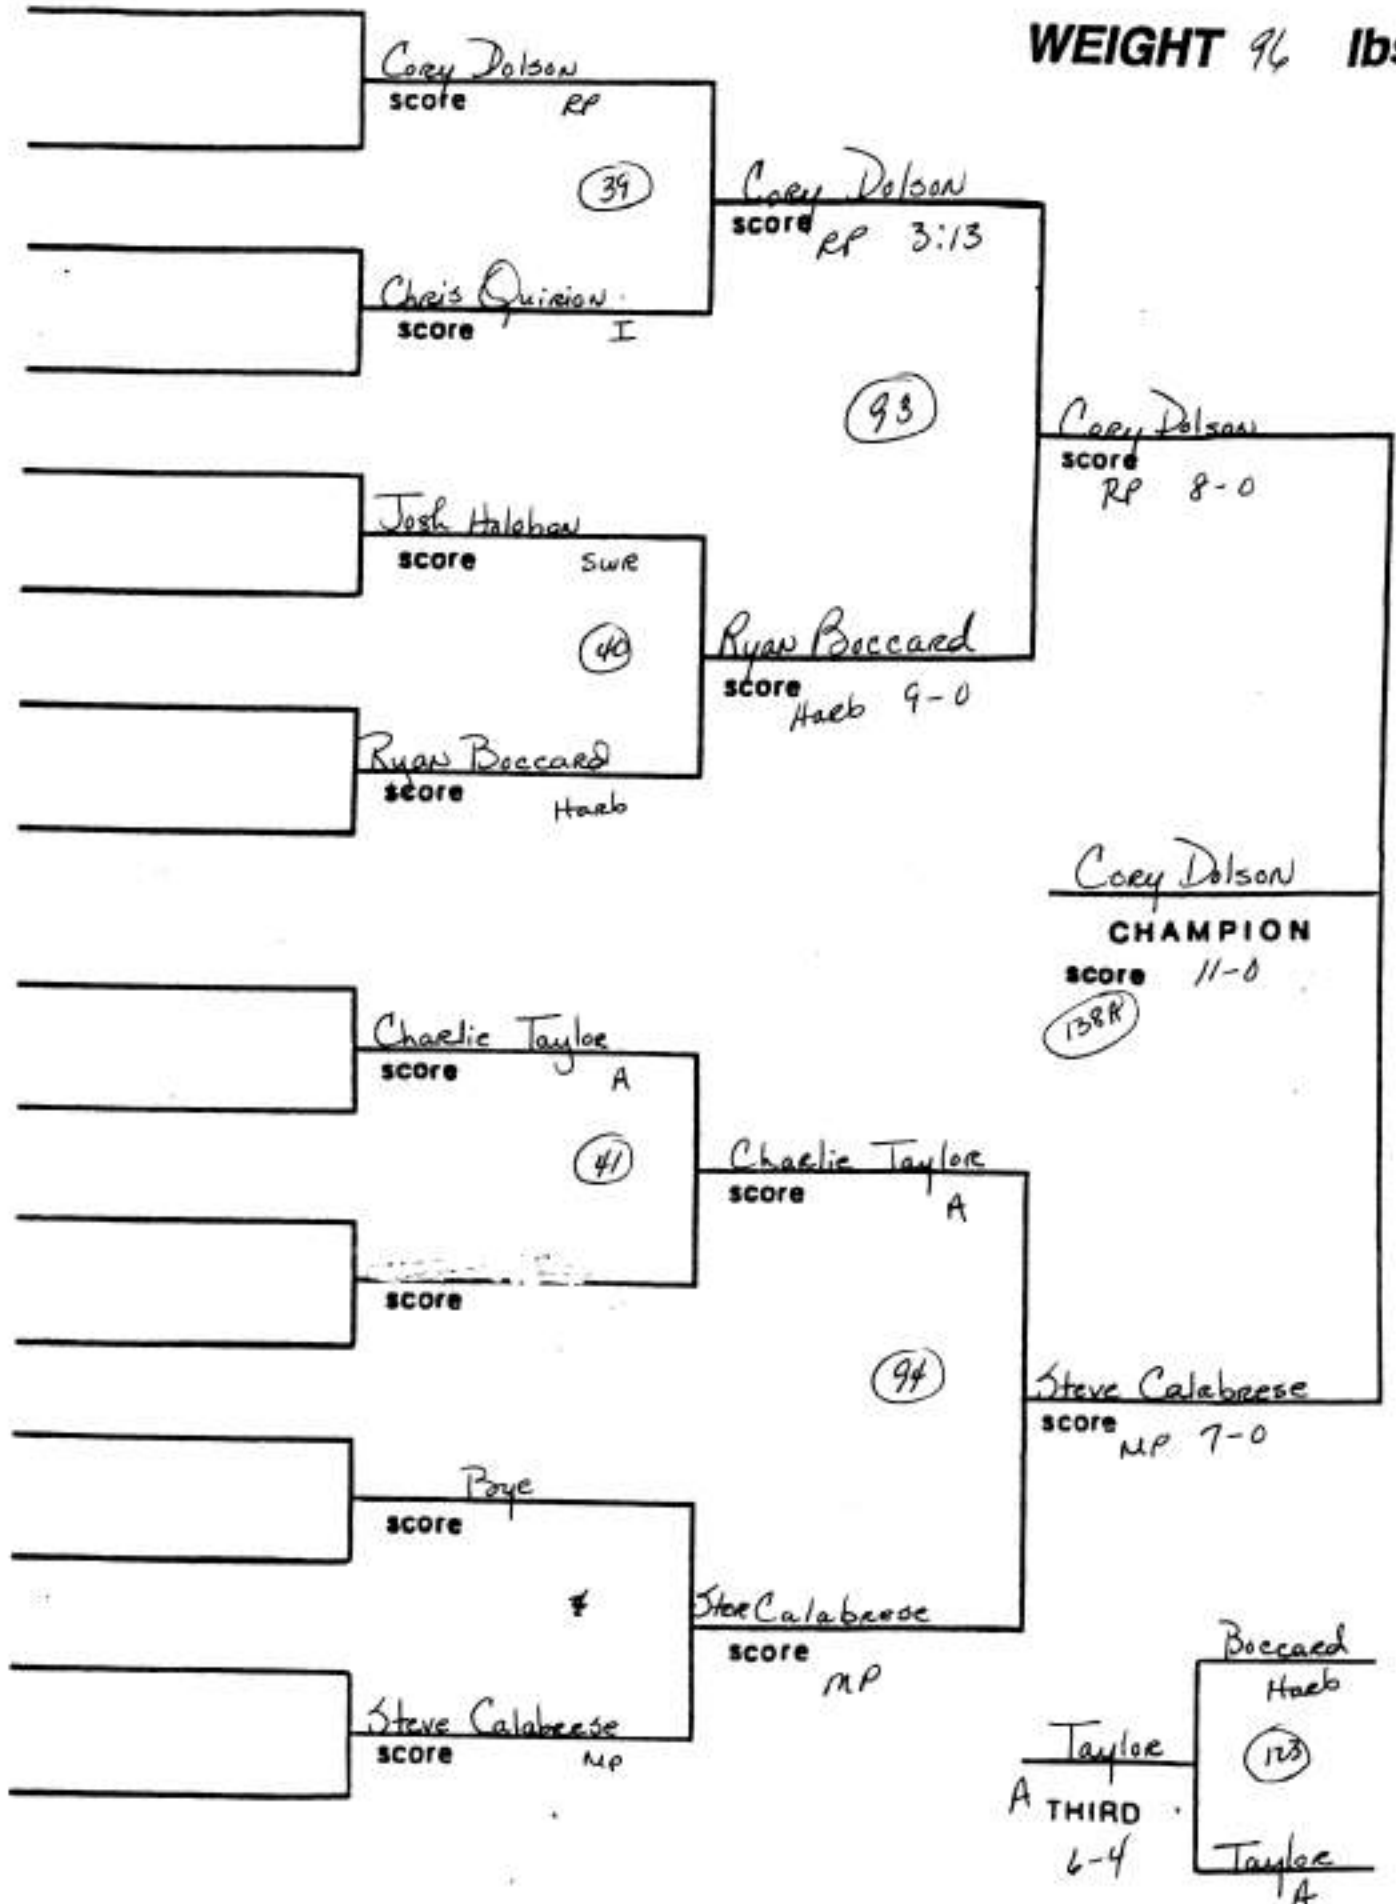

SECTION XI
LEAGUE WRESTLING CHAMPIONSHIP

WEIGHT 96 lbs.

SECTION XI LEAGUE WRESTLING CHAMPIONSHIP

WEIGHT 103 lbs.

SECTION XI LEAGUE WRESTLING CHAMPIONSHIP

WEIGHT 112 lbs.

⑧ Henriquez (HARB)

5:30 THIRD
HARB

SECTION XI LEAGUE WRESTLING CHAMPIONSHIP

WEIGHT 119 lbs.

SECTION XI LEAGUE WRESTLING CHAMPIONSHIP

WEIGHT 125 lbs.

SECTION XI LEAGUE WRESTLING CHAMPIONSHIP

WEIGHT 130 lbs.

⑧ Cortes (A)

SECTION XI LEAGUE WRESTLING CHAMPIONSHIP

(8) Satran (56)

7-1 THIRD

SECTION XI LEAGUE WRESTLING CHAMPIONSHIP

WEIGHT 160 lbs.

⑧ Powell (Haeb)

SECTION XI LEAGUE WRESTLING CHAMPIONSHIP

WEIGHT 171 lbs.

⑧ Solon (56)